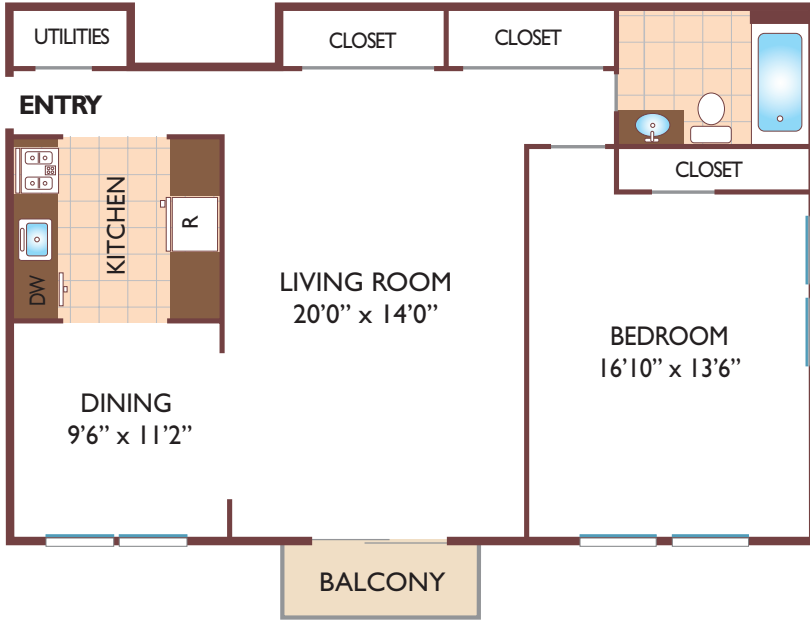

One Bedroom Floor Plan

Deluxe Unit, with Balcony
with 1 Bath, 1025 sq. ft.

Two Bedroom Floor Plan

Deluxe Unit,
with 1 and 1/2 Bath, 1180 sq. ft.

All dimensions, positions, locations and details are approximate.