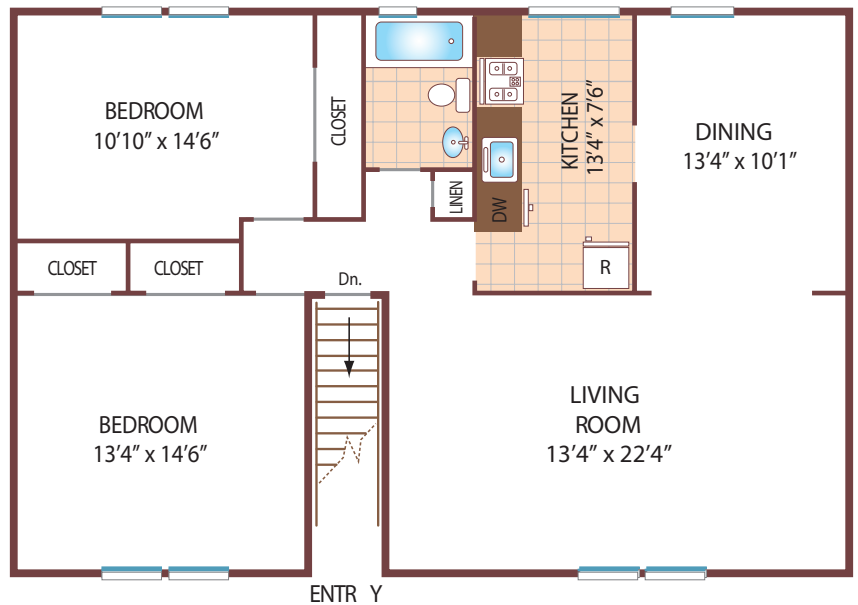

We are an equal opportunity provider. We do not discriminate on the basis of race, color, sex, national origin, religion, handicap or familial status.

Floral Gardens

Two Bedroom Floor Plan

Standard

Lower, with 1 Bath, 1050 sq. ft.

Two Bedroom Floor Plan

Deluxe - with Dining Room

Upper, with 1 Bath, 1305 sq. ft.

All dimensions, positions, locations and details are approximate.

All rent prices and community information subject to change.