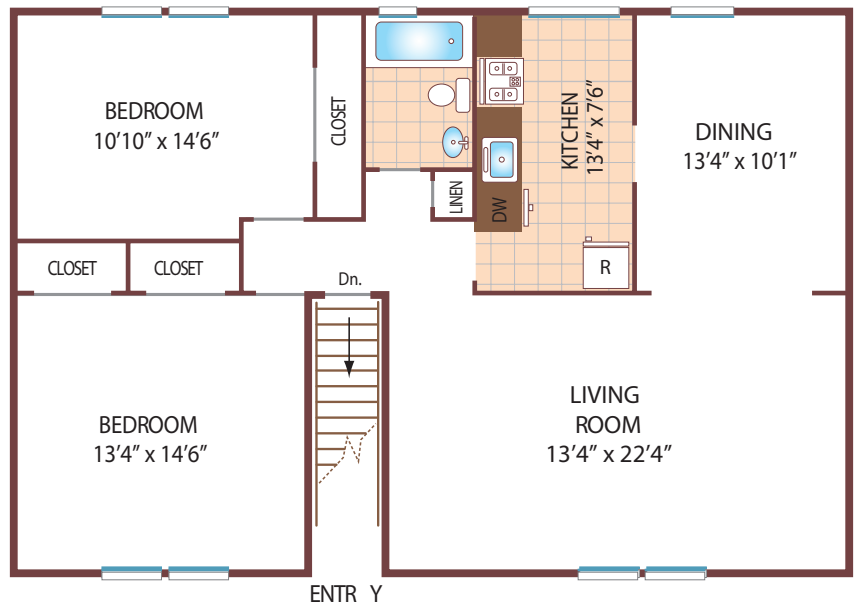

We are an equal opportunity provider. We do not discriminate on the basis of race, color, sex, national origin, religion, handicap or familial status.

Floral Gardens

Two Bedroom Floor Plan

Standard

Lower, with 1 Bath, 1050 sq. ft.

Two Bedroom Floor Plan

Deluxe - with Dining Room

Upper, with 1 Bath, 1305 sq. ft.

All dimensions, positions, locations and details are approximate.

All rent prices and community information subject to change.