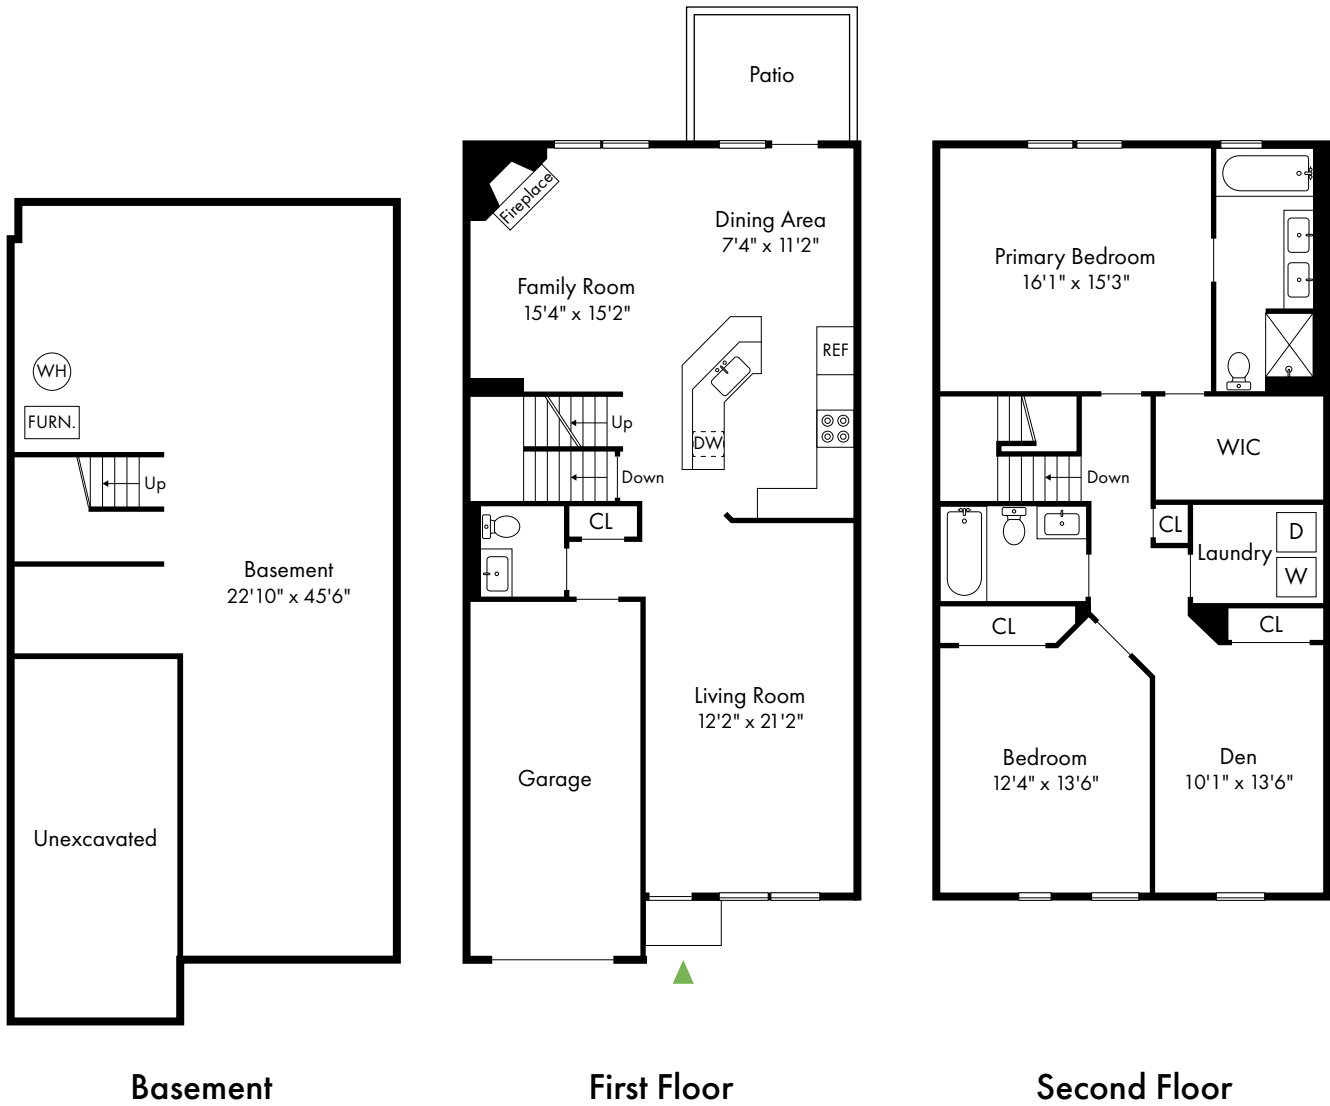

Toms River, NJ

2 Bed, 2 Bath | 1,185 - 1,205 SF

732.691.4910

www.GreenMeadowsatPleasantPlains.com

Green Meadows at Pleasant Plains

Toms River, NJ

Two Bedroom
Townhome with Den

2 Bed, 2.5 Bath | 2,332 SF