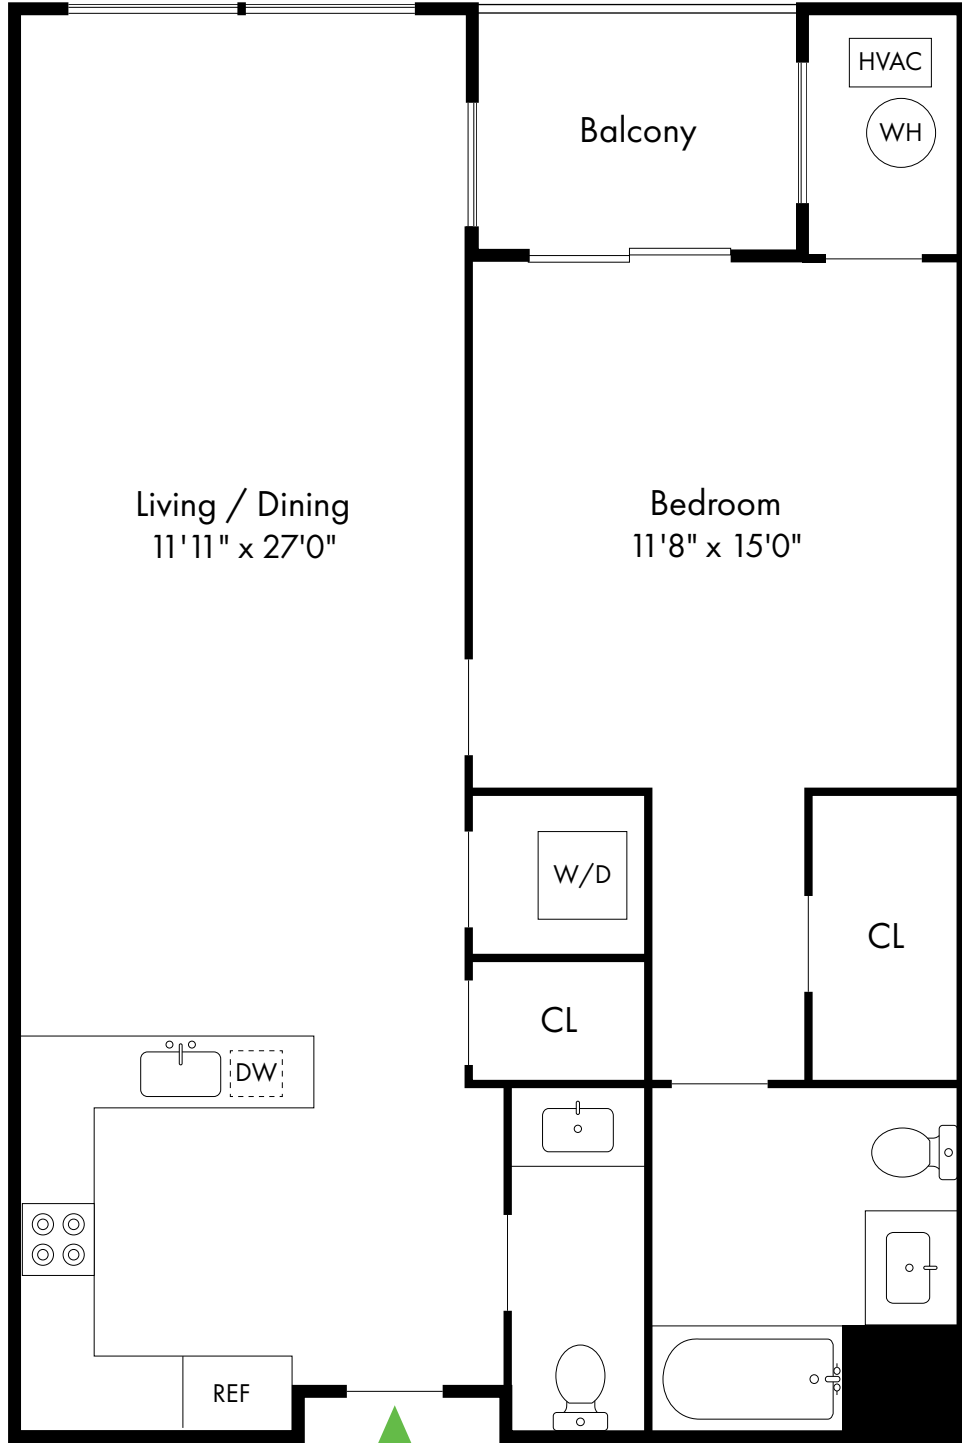

1 Bed, 1.5 Bath | 738 - 890 SF

Green Meadows at Pleasant Plains

Layout E

Toms River, NJ

2 Bed, 2 Bath | 1,309 - 1,383 SF

732.691.4910

Green Meadows at Pleasant Plains

Layout E.1