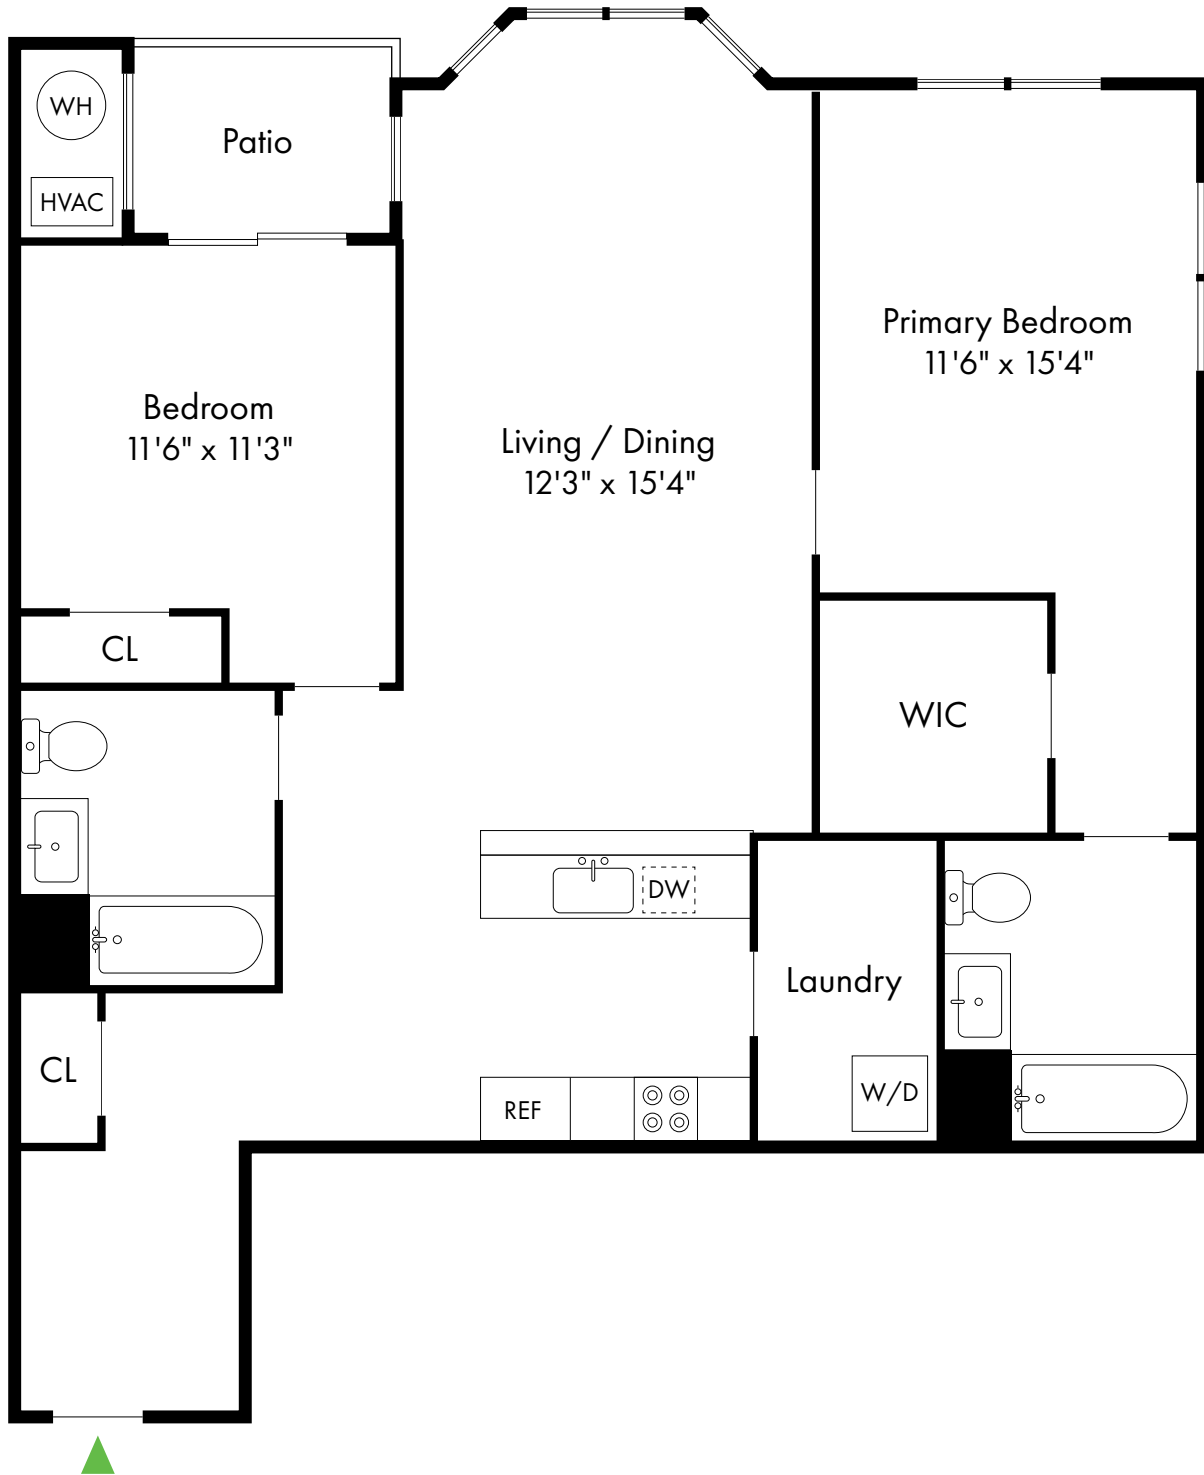

1 Bed, 1.5 Bath | 738 - 890 SF

Green Meadows at Pleasant Plains

Layout E

Toms River, NJ

2 Bed, 2 Bath | 1,309 - 1,383 SF

732.691.4910

Green Meadows at Pleasant Plains

Layout E.1

Toms River, NJ

2 Bed, 2 Bath | 1,185 - 1,205 SF

732.691.4910

www.GreenMeadowsatPleasantPlains.com

Green Meadows at Pleasant Plains

Toms River, NJ

Two Bedroom
Townhome with Den

2 Bed, 2.5 Bath | 2,332 SF