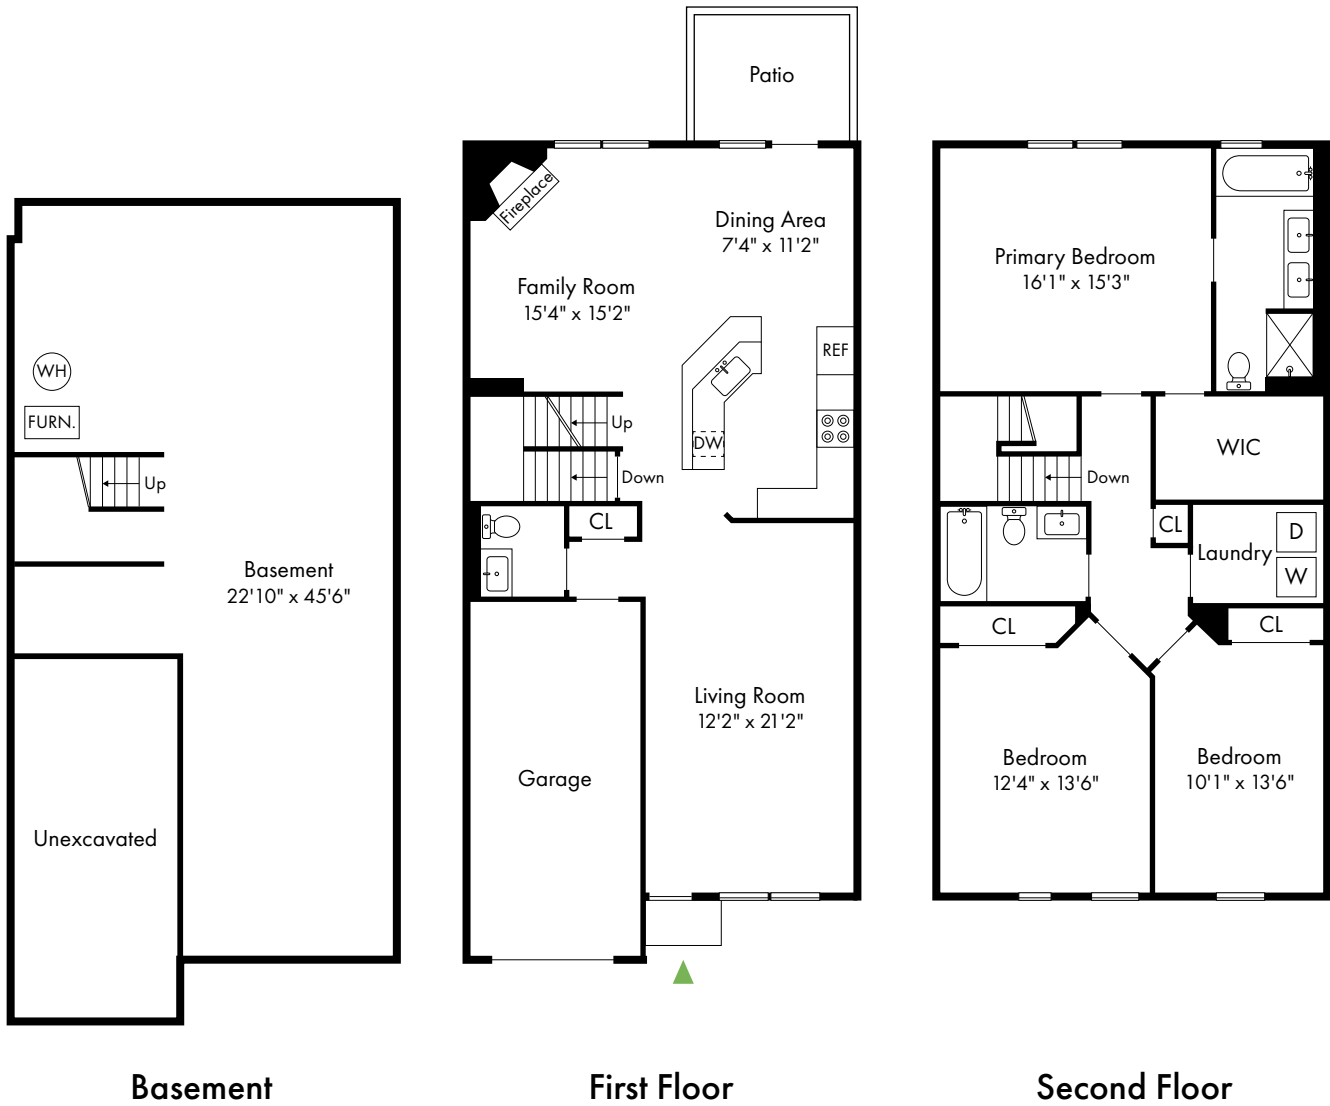

732.691.4910

www.GreenMeadowsatPleasantPlains.com

Green Meadows at Pleasant Plains

Toms River, NJ

Three Bedroom Townhome

3 Bed, 2.5 Bath | 2,332 SF

732.691.4910

www.GreenMeadowsatPleasantPlains.com