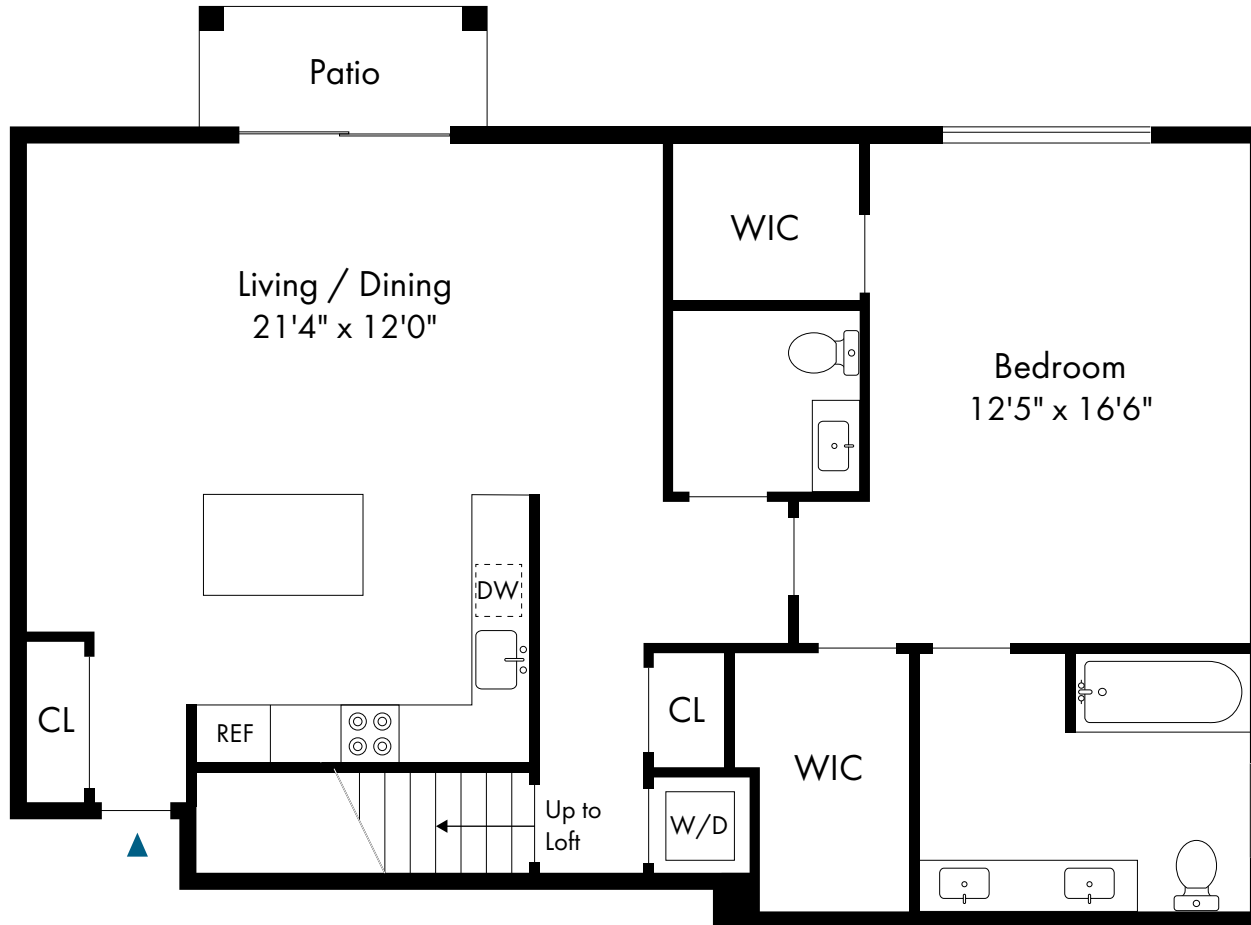

1 Bed, 1 Bath | 662 - 730 SF

**PONDVIEW**  
ESTATES

Rockaway Township, NJ

One Bedroom with Basement

1 Bed, 1.5 Bath | 898 - 1,057 SF

**PONDVIEW**  
ESTATES

Rockaway Township, NJ

One Bedroom with Loft

1 Bed, 1.5 Bath | 1,348 - 1,495 SF

First Floor

Second Floor

**PONDVIEW**  
ESTATES

Rockaway Township, NJ

One Bedroom with Loft and Den

1 Bed, 1.5 Bath | 1,644 - 1,751 SF

**PONDVIEW**  
ESTATES