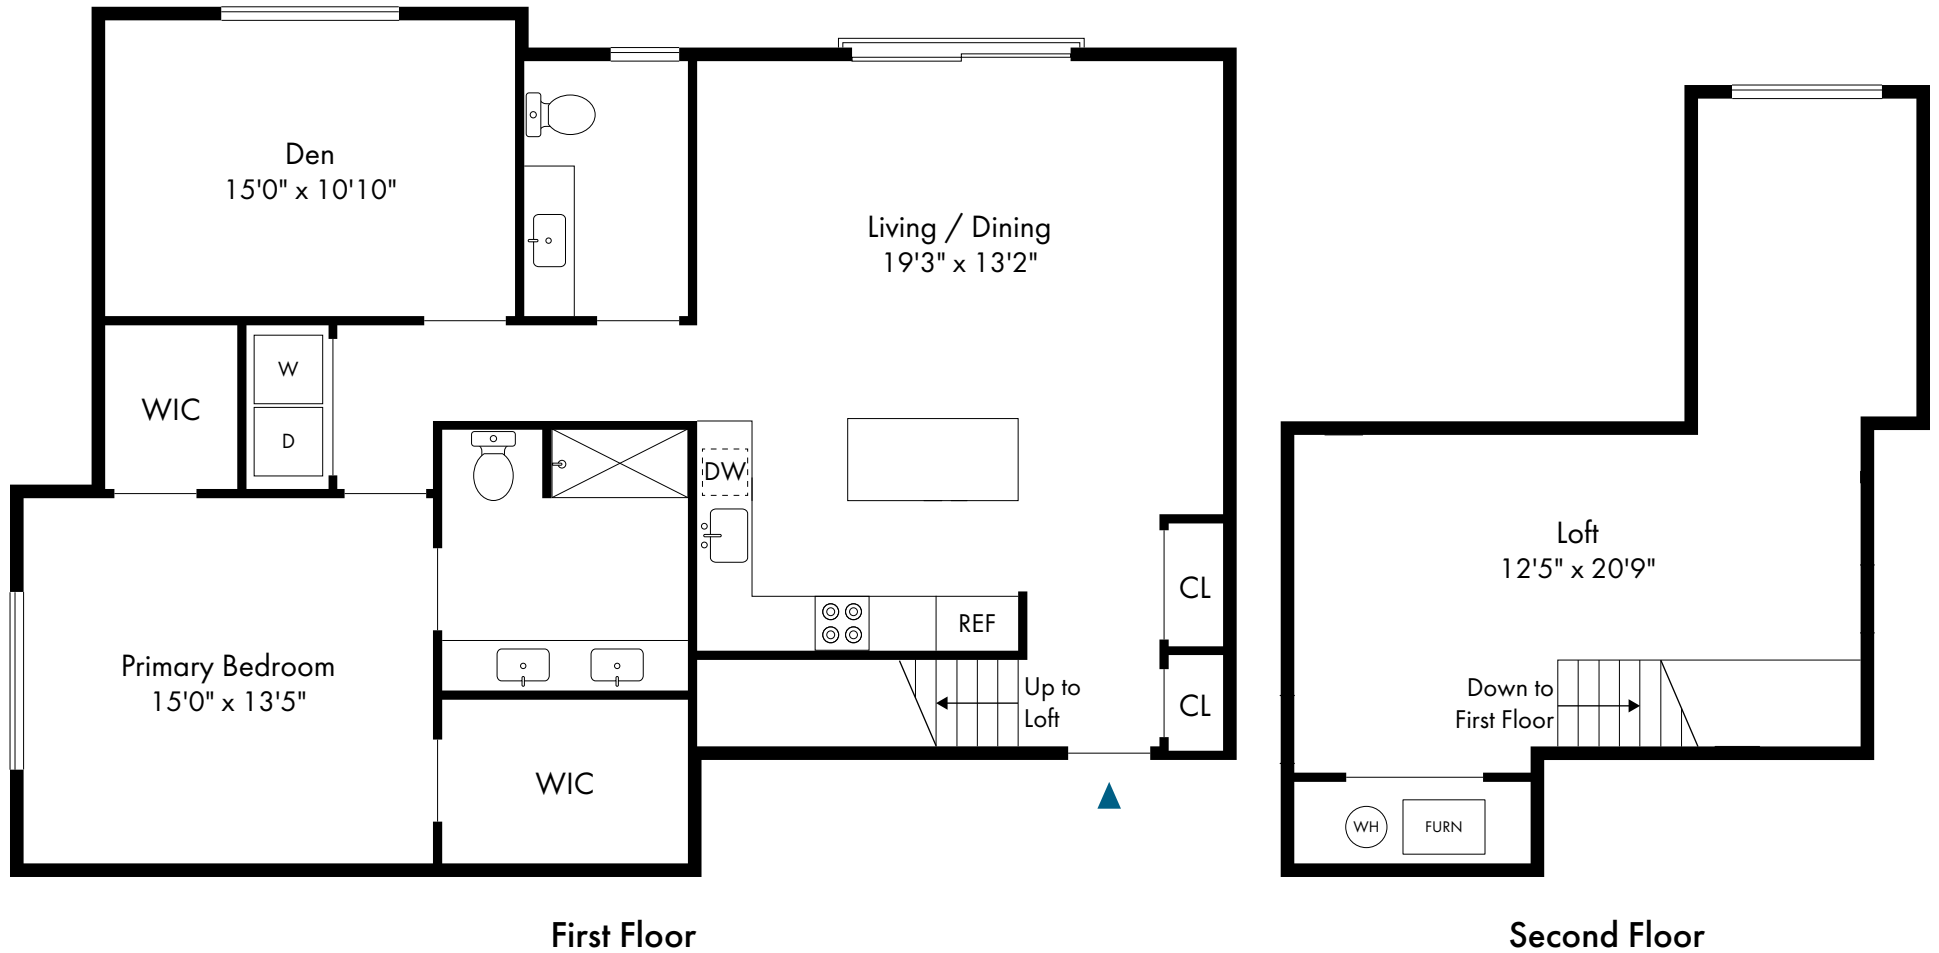

1 Bed, 1 Bath | 662 - 730 SF

**PONDVIEW**  
ESTATES

Rockaway Township, NJ

One Bedroom with Basement

1 Bed, 1.5 Bath | 898 - 1,057 SF

**PONDVIEW**  
ESTATES

Rockaway Township, NJ

One Bedroom with Loft

1 Bed, 1.5 Bath | 1,348 - 1,495 SF

First Floor

Second Floor

**PONDVIEW**  
ESTATES

Rockaway Township, NJ

One Bedroom with Loft and Den

1 Bed, 1.5 Bath | 1,644 - 1,751 SF

**PONDVIEW**  
ESTATES

Rockaway Township, NJ

Two Bedroom with Basement

2 Bed, 2 Bath | 1,159 - 1,254 SF

**PONDVIEW**  
ESTATES

Rockaway Township, NJ

Two Bedroom Townhome

2 Bed, 2.5 Bath | 1,911 - 1,944 SF

**PONDVIEW**  
ESTATES

Rockaway Township, NJ

Three Bedroom with Basement

3 Bed, 2 Bath | 1,425 SF

**PONDVIEW**  
ESTATES

Rockaway Township, NJ

Three Bedroom with Loft

3 Bed, 2 Bath | 1,812 SF

First Floor