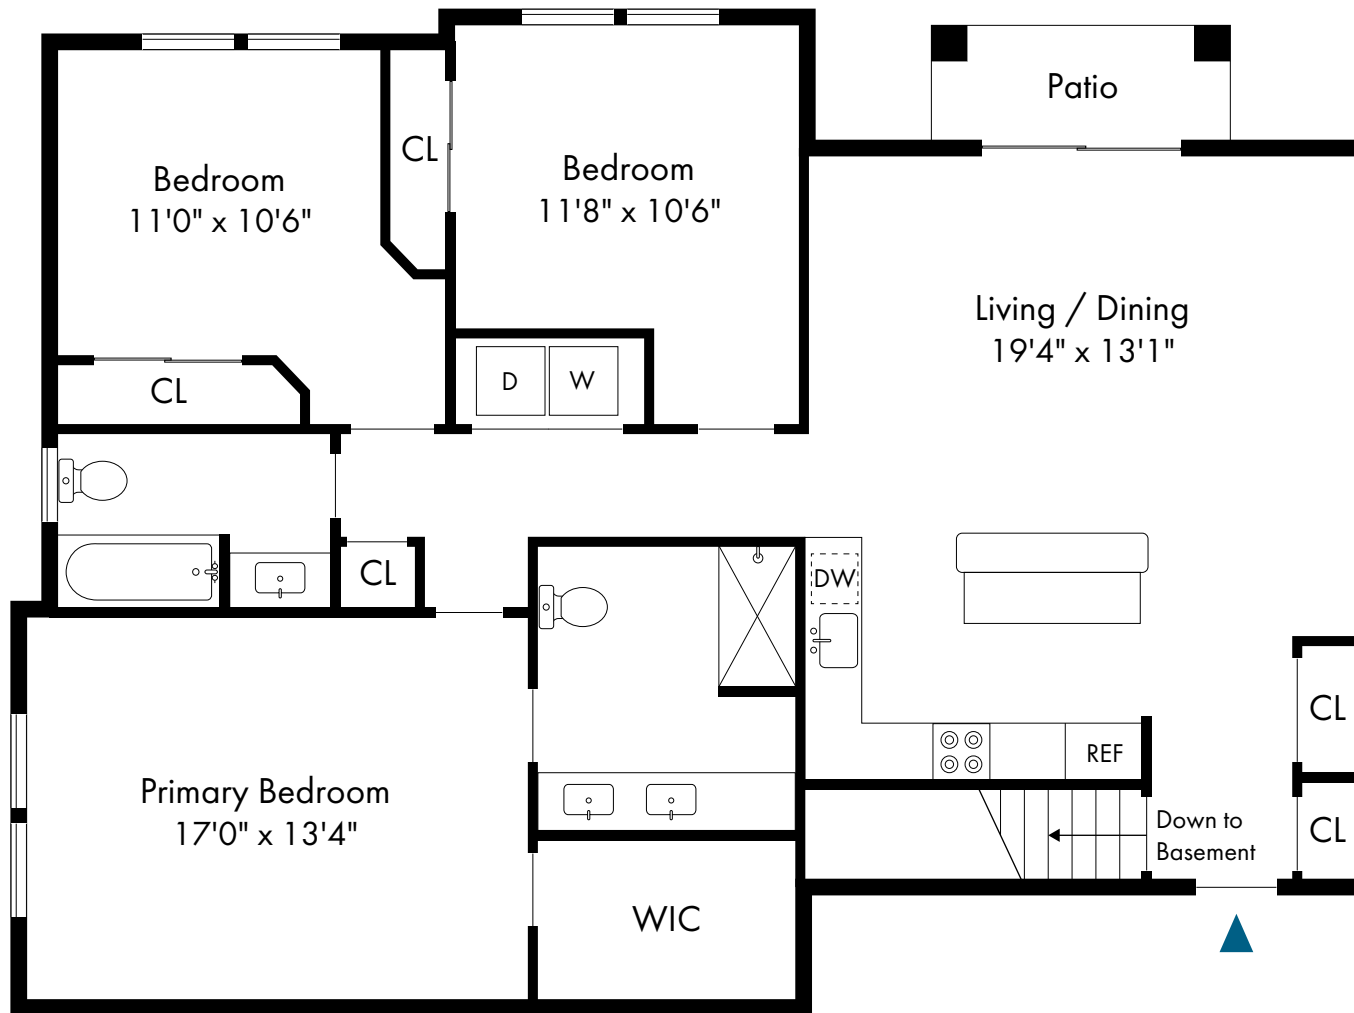

1 Bed, 1.5 Bath | 932 - 1,031 SF

PONDVIEW
ESTATES

Rockaway, NJ

One Bedroom with Loft

1 Bed, 1.5 Bath | 1,364 - 1,409 SF

First Floor

Second Floor

PONDVIEW
ESTATES

Rockaway, NJ

Two Bedroom with Basement

2 Bed, 2 Bath | 1,159 - 1,254 SF

PONDVIEW
ESTATES

Rockaway, NJ

Two Bedroom with Loft

2 Bed, 2 Bath | 1,639 - 1,751 SF

PONDVIEW
ESTATES

Rockaway, NJ

Three Bedroom with Basement

3 Bed, 2 Bath | 1,425 SF

PONDVIEW
ESTATES

Rockaway, NJ

Two Bedroom Townhome

2 Bed, 2.5 Bath | 1,011 - 1,911 SF

PONDVIEW
ESTATES

3 Bed, 2 Bath | 1,425 - 1,842 SF

First Floor

Second Floor