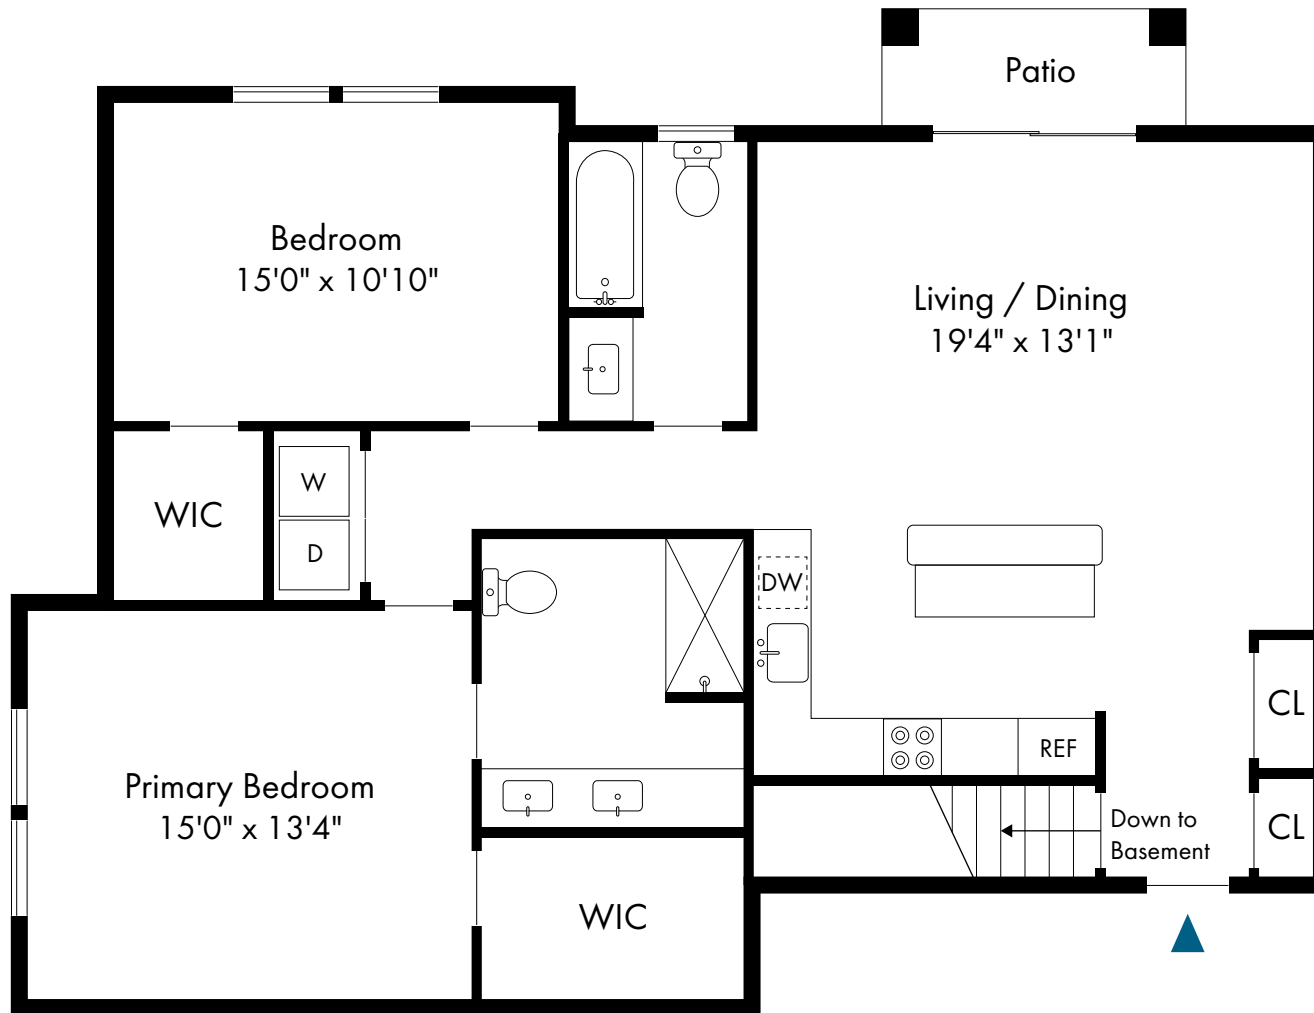

1 Bed, 1.5 Bath | 932 - 1,031 SF

PONDVIEW
ESTATES

Rockaway, NJ

One Bedroom with Loft

1 Bed, 1.5 Bath | 1,364 - 1,409 SF

First Floor

Second Floor

PONDVIEW
ESTATES

Rockaway, NJ

Two Bedroom with Basement

2 Bed, 2 Bath | 1,159 - 1,254 SF

PONDVIEW
ESTATES

Rockaway, NJ

Two Bedroom with Loft

2 Bed, 2 Bath | 1,639 - 1,751 SF

PONDVIEW
ESTATES

Rockaway, NJ

Three Bedroom with Basement

3 Bed, 2 Bath | 1,425 SF

PONDVIEW
ESTATES

Rockaway, NJ

Two Bedroom Townhome

2 Bed, 2.5 Bath | 1,011 - 1,911 SF

PONDVIEW
ESTATES

3 Bed, 2 Bath | 1,425 - 1,842 SF

First Floor

Second Floor