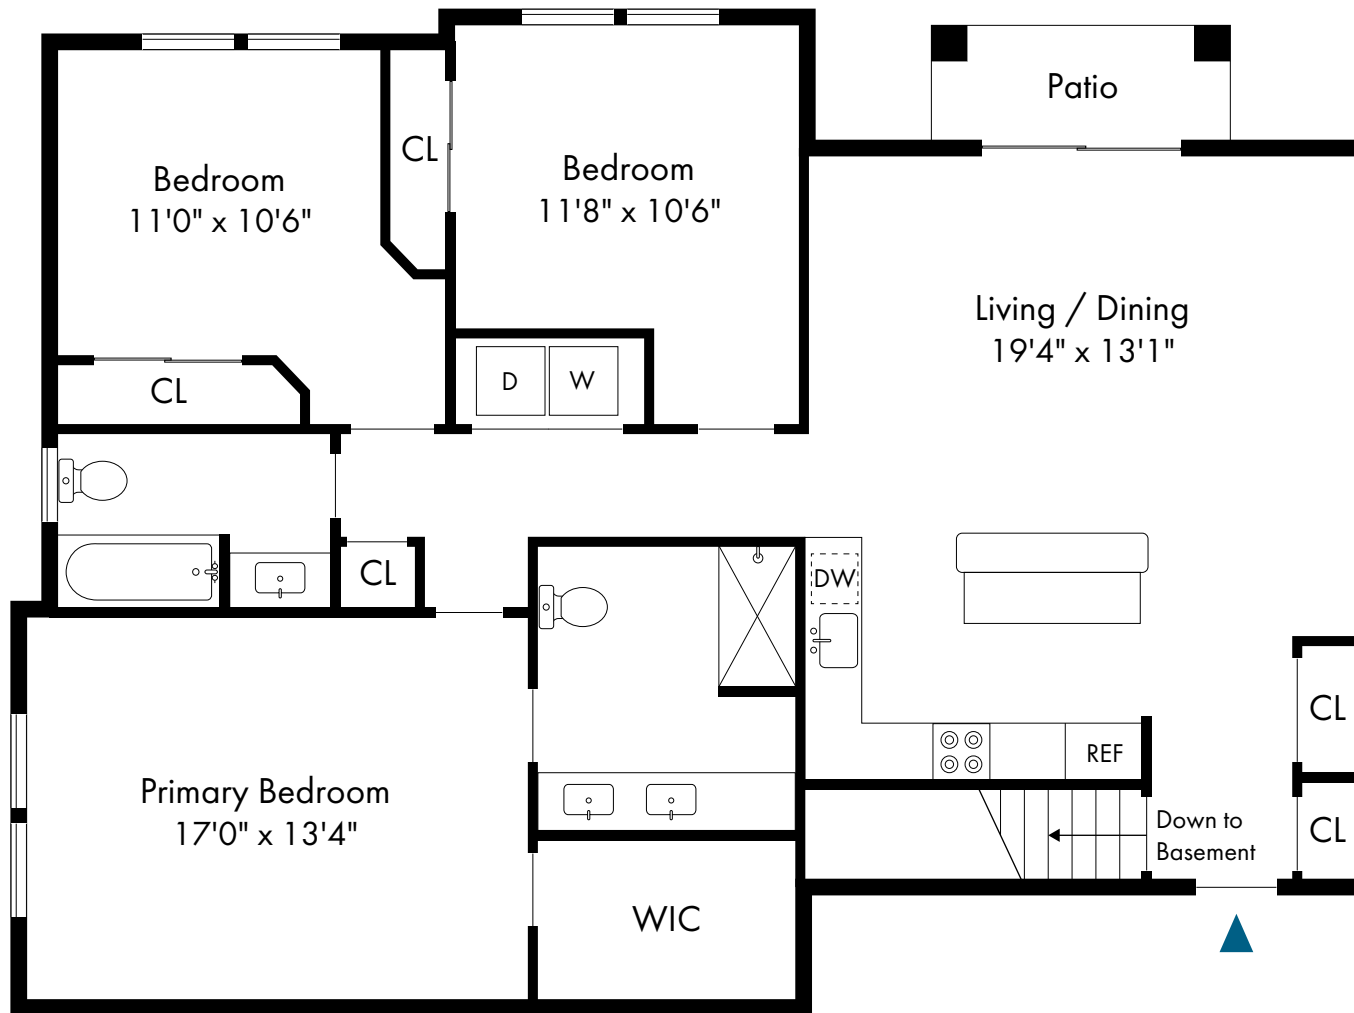

PONDVIEW
ESTATES

Rockaway, NJ

Three Bedroom with Basement

3 Bed, 2 Bath | 1,425 SF