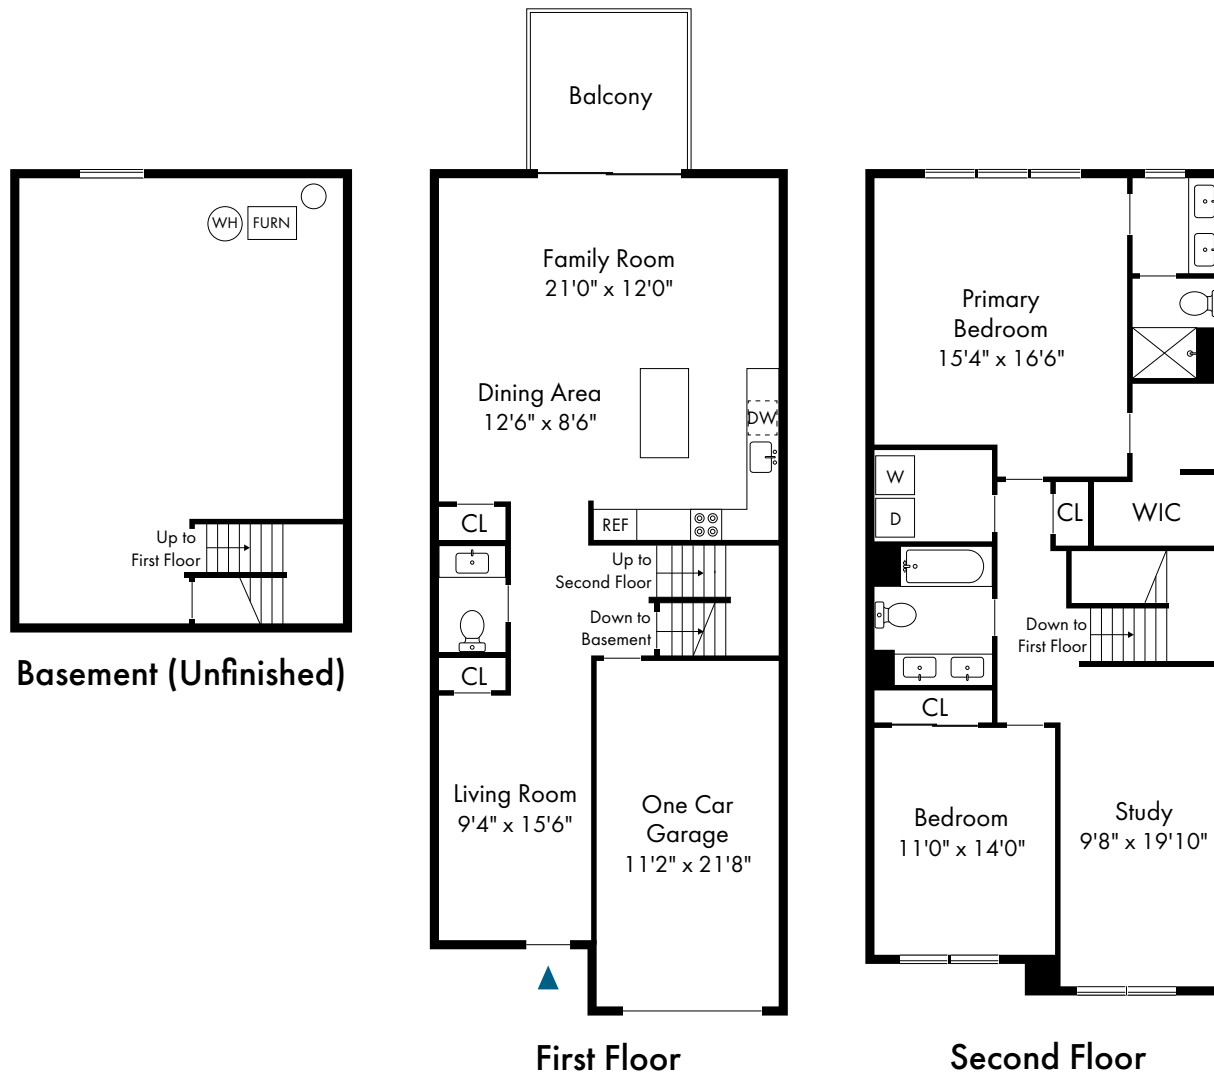

Rockaway, NJ

Two Bedroom with Basement

2 Bed, 2 Bath | 1,159 - 1,254 SF

PONDVIEW
ESTATES

Rockaway, NJ

Two Bedroom with Loft

2 Bed, 2 Bath | 1,639 - 1,751 SF

PONDVIEW
ESTATES

Rockaway, NJ

Three Bedroom with Basement

3 Bed, 2 Bath | 1,425 SF

PONDVIEW
ESTATES

Rockaway, NJ

Two Bedroom Townhome

2 Bed, 2.5 Bath | 1,011 - 1,911 SF

PONDVIEW
ESTATES

3 Bed, 2 Bath | 1,425 - 1,842 SF

First Floor

Second Floor