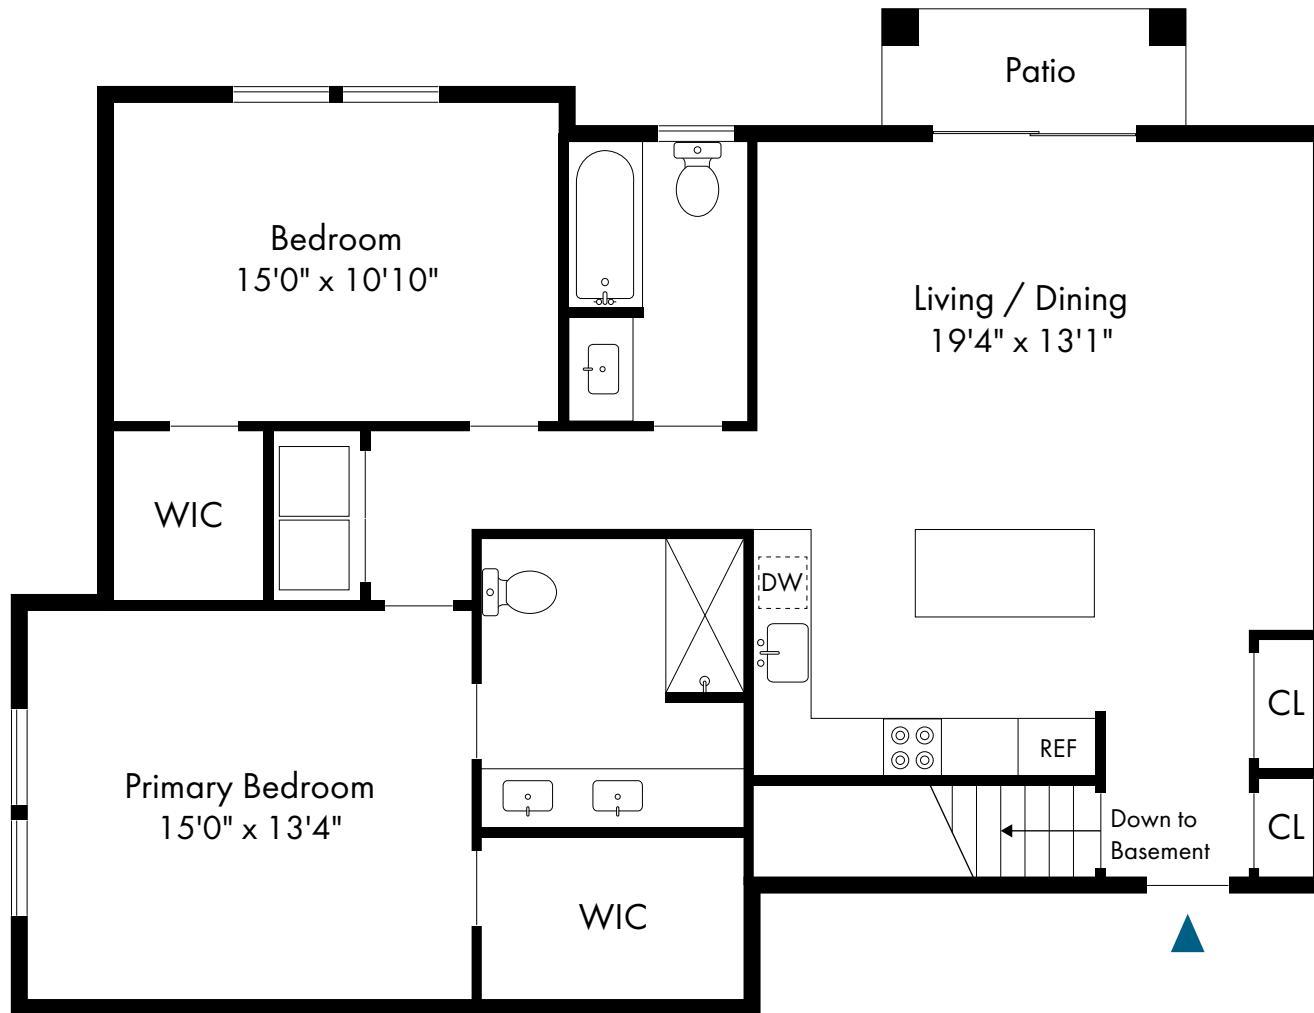

1 Bed, 1.5 Bath | 1,348 - 1,495 SF

First Floor

Second Floor

**PONDVIEW**  
ESTATES

Rockaway Township, NJ

One Bedroom with Loft and Den

1 Bed, 1.5 Bath | 1,644 - 1,751 SF

**PONDVIEW**  
ESTATES

Rockaway Township, NJ

Two Bedroom with Basement

2 Bed, 2 Bath | 1,159 - 1,254 SF

**PONDVIEW**  
ESTATES

Rockaway Township, NJ

Two Bedroom Townhome

2 Bed, 2.5 Bath | 1,911 - 1,944 SF

**PONDVIEW**  
ESTATES

Rockaway Township, NJ

Three Bedroom with Basement

3 Bed, 2 Bath | 1,425 SF

**PONDVIEW**  
ESTATES

Rockaway Township, NJ

Three Bedroom with Loft

3 Bed, 2 Bath | 1,812 SF

First Floor