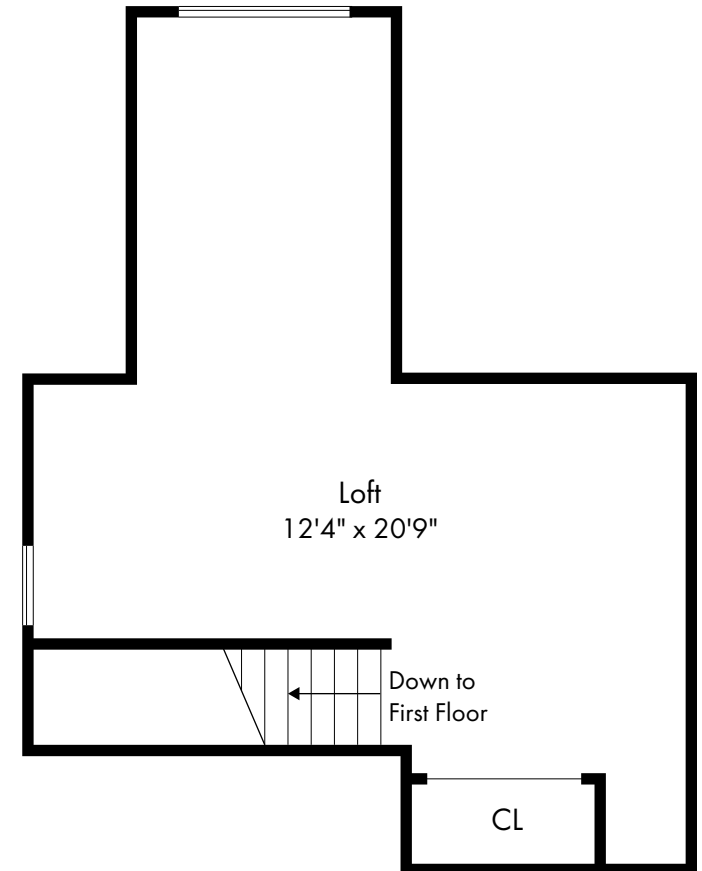

Second Floor