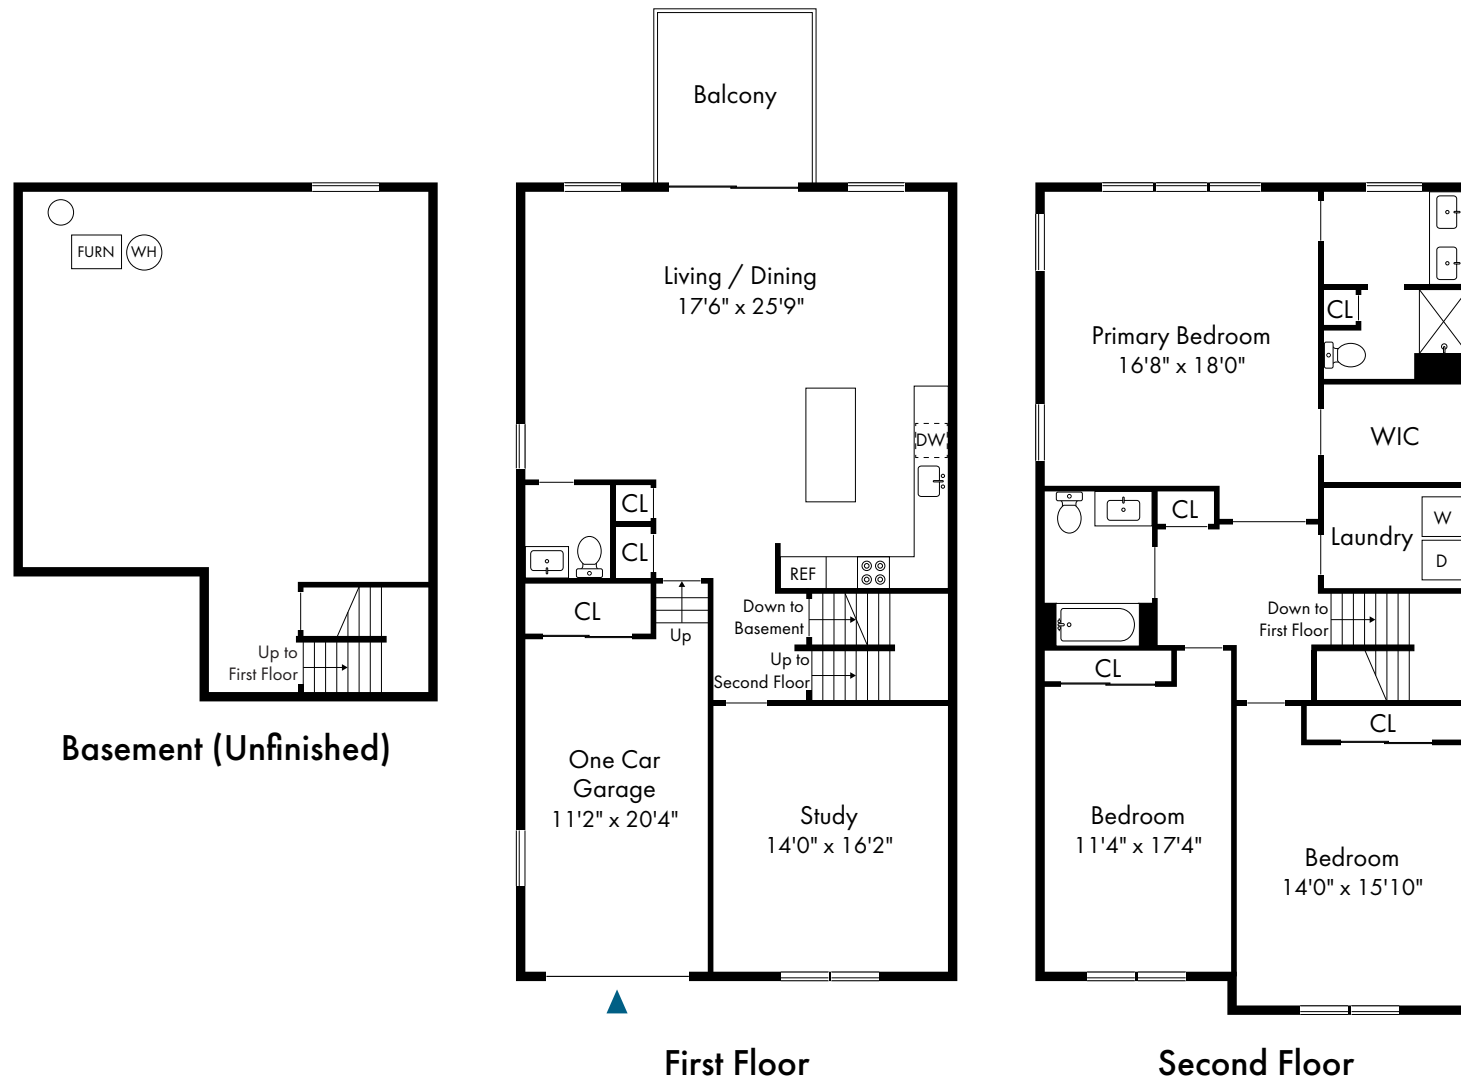

PONDVIEW
ESTATES

Rockaway, NJ

Three Bedroom Townhome

3 Bed, 2.5 Bath | 2,220 SF

973.664.7663

www.PondviewEstatesNJ.com