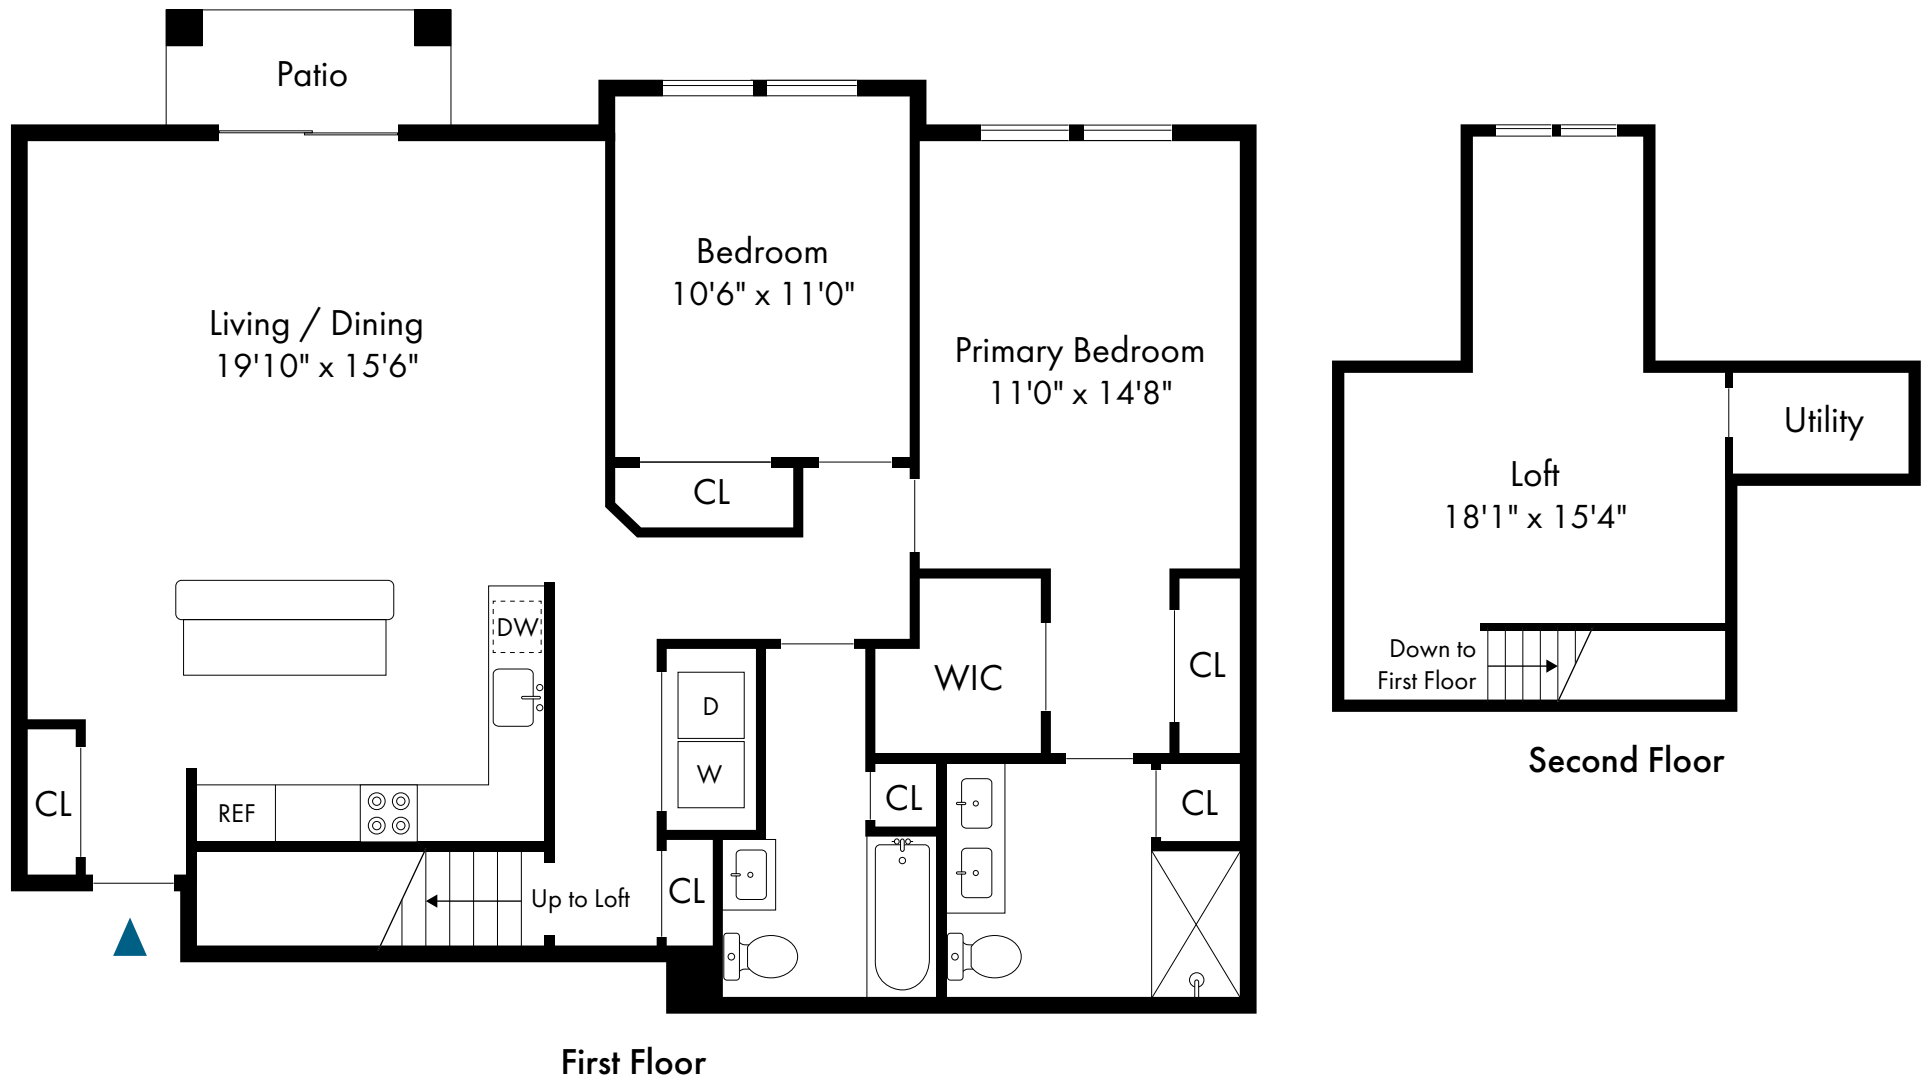

1 Bed, 1.5 Bath | 932 - 1,031 SF

**PONDVIEW**  
ESTATES

Rockaway, NJ

One Bedroom with Loft

1 Bed, 1.5 Bath | 1,364 - 1,409 SF

First Floor

Second Floor

PONDVIEW  
ESTATES

Rockaway, NJ

Two Bedroom with Basement

2 Bed, 2 Bath | 1,159 - 1,254 SF

**PONDVIEW**  
ESTATES

Rockaway, NJ

Two Bedroom with Loft

2 Bed, 2 Bath | 1,639 - 1,751 SF

**PONDVIEW**  
ESTATES

Rockaway, NJ

Three Bedroom with Basement

3 Bed, 2 Bath | 1,425 SF

**PONDVIEW**  
ESTATES

Rockaway, NJ

Two Bedroom Townhome

2 Bed, 2.5 Bath | 1,011 - 1,911 SF

**PONDVIEW**  
ESTATES

3 Bed, 2 Bath | 1,425 - 1,842 SF

First Floor

Second Floor