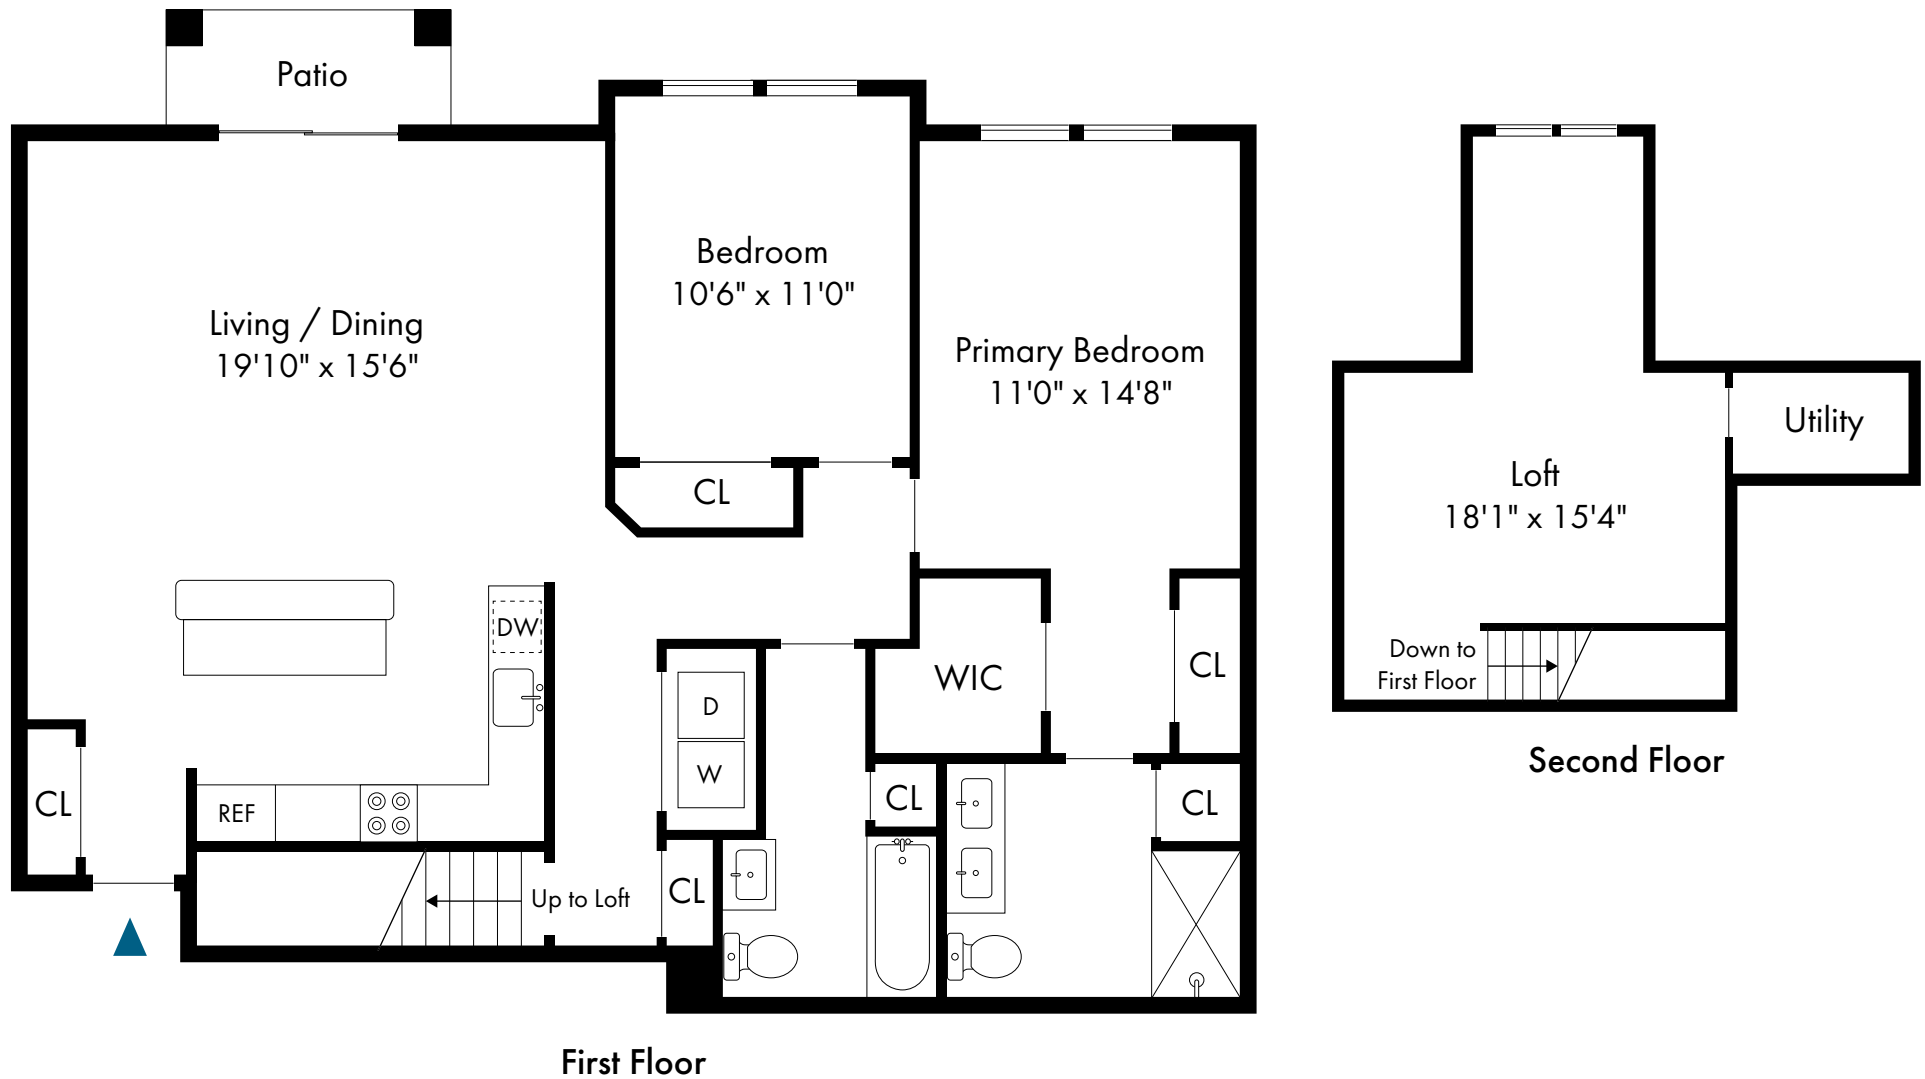

1 Bed, 1.5 Bath | 932 - 1,031 SF

PONDVIEW
ESTATES

Rockaway, NJ

One Bedroom with Loft

1 Bed, 1.5 Bath | 1,364 - 1,409 SF

First Floor

Second Floor

PONDVIEW
ESTATES

Rockaway, NJ

Two Bedroom with Basement

2 Bed, 2 Bath | 1,159 - 1,254 SF

PONDVIEW
ESTATES

Rockaway, NJ

Two Bedroom with Loft

2 Bed, 2 Bath | 1,639 - 1,751 SF

PONDVIEW
ESTATES

Rockaway, NJ

Three Bedroom with Basement

3 Bed, 2 Bath | 1,425 SF

PONDVIEW
ESTATES

Rockaway, NJ

Two Bedroom Townhome

2 Bed, 2.5 Bath | 1,011 - 1,911 SF

PONDVIEW
ESTATES

3 Bed, 2 Bath | 1,425 - 1,842 SF

First Floor

Second Floor