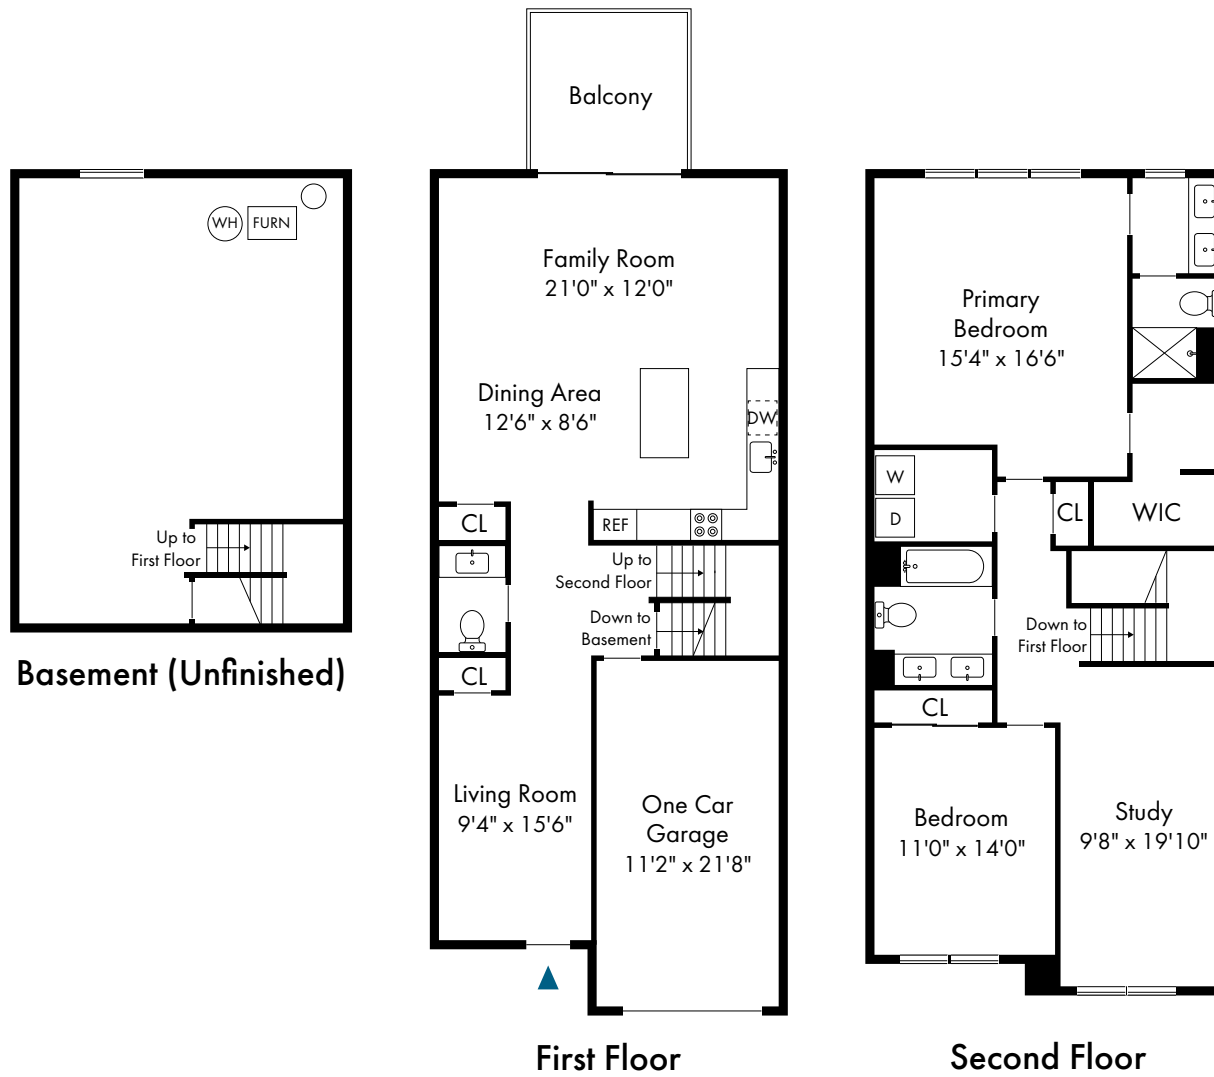

Rockaway, NJ

Two Bedroom with Basement

2 Bed, 2 Bath | 1,159 - 1,254 SF

**PONDVIEW**  
ESTATES

Rockaway, NJ

Two Bedroom with Loft

2 Bed, 2 Bath | 1,639 - 1,751 SF

**PONDVIEW**  
ESTATES

Rockaway, NJ

Three Bedroom with Basement

3 Bed, 2 Bath | 1,425 SF

**PONDVIEW**  
ESTATES

Rockaway, NJ

Two Bedroom Townhome

2 Bed, 2.5 Bath | 1,011 - 1,911 SF

**PONDVIEW**  
ESTATES