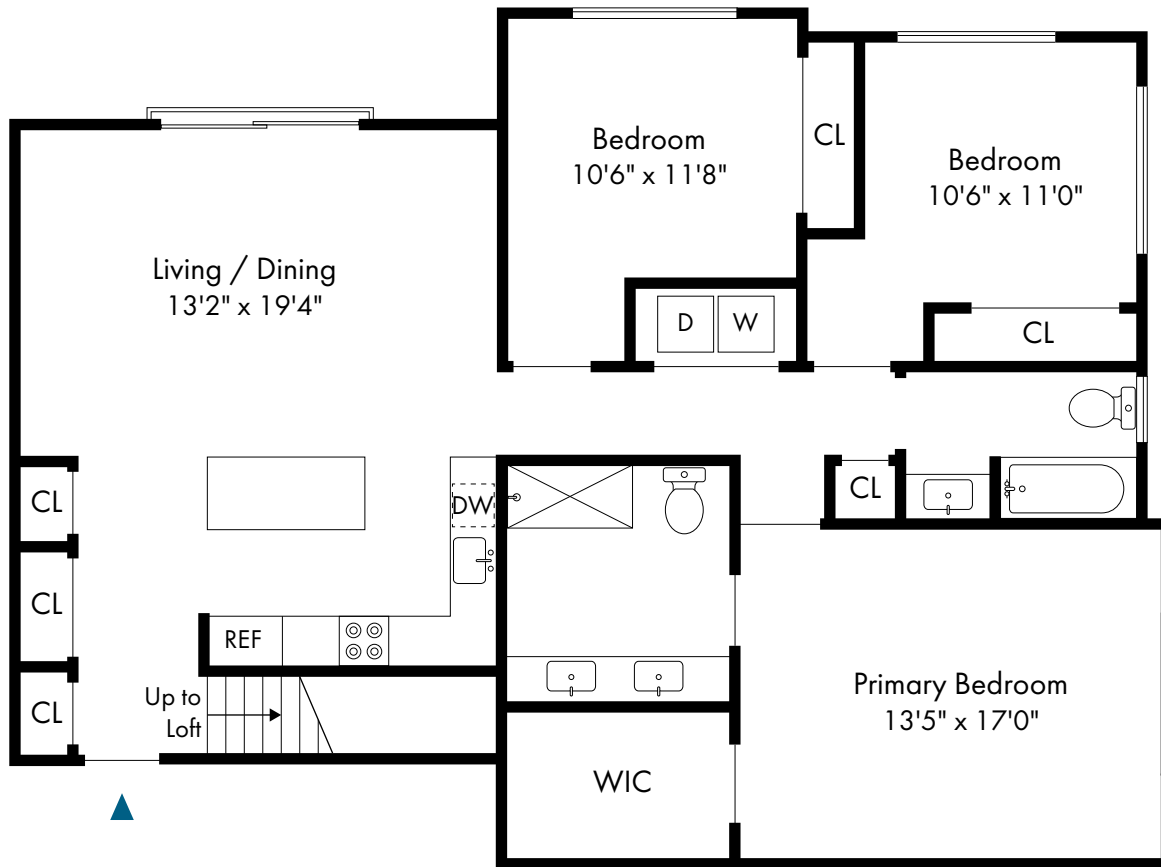

Rockaway, NJ

Two Bedroom with Basement

2 Bed, 2 Bath | 1,159 - 1,254 SF

PONDVIEW
ESTATES

Rockaway, NJ

Two Bedroom with Loft

2 Bed, 2 Bath | 1,639 - 1,751 SF

PONDVIEW
ESTATES

Rockaway, NJ

Three Bedroom with Basement

3 Bed, 2 Bath | 1,425 SF

PONDVIEW
ESTATES

Rockaway, NJ

Two Bedroom Townhome

2 Bed, 2.5 Bath | 1,011 - 1,911 SF

PONDVIEW
ESTATES

Rockaway, NJ

Three Bedroom Townhome

3 Bed, 2.5 Bath | 2,220 SF

973.664.7663

www.PondviewEstatesNJ.com

PONDVIEW
ESTATES

Rockaway, NJ

Three Bedroom with Loft

3 Bed, 2 Bath | 1,425 - 1,842 SF

First Floor

Second Floor