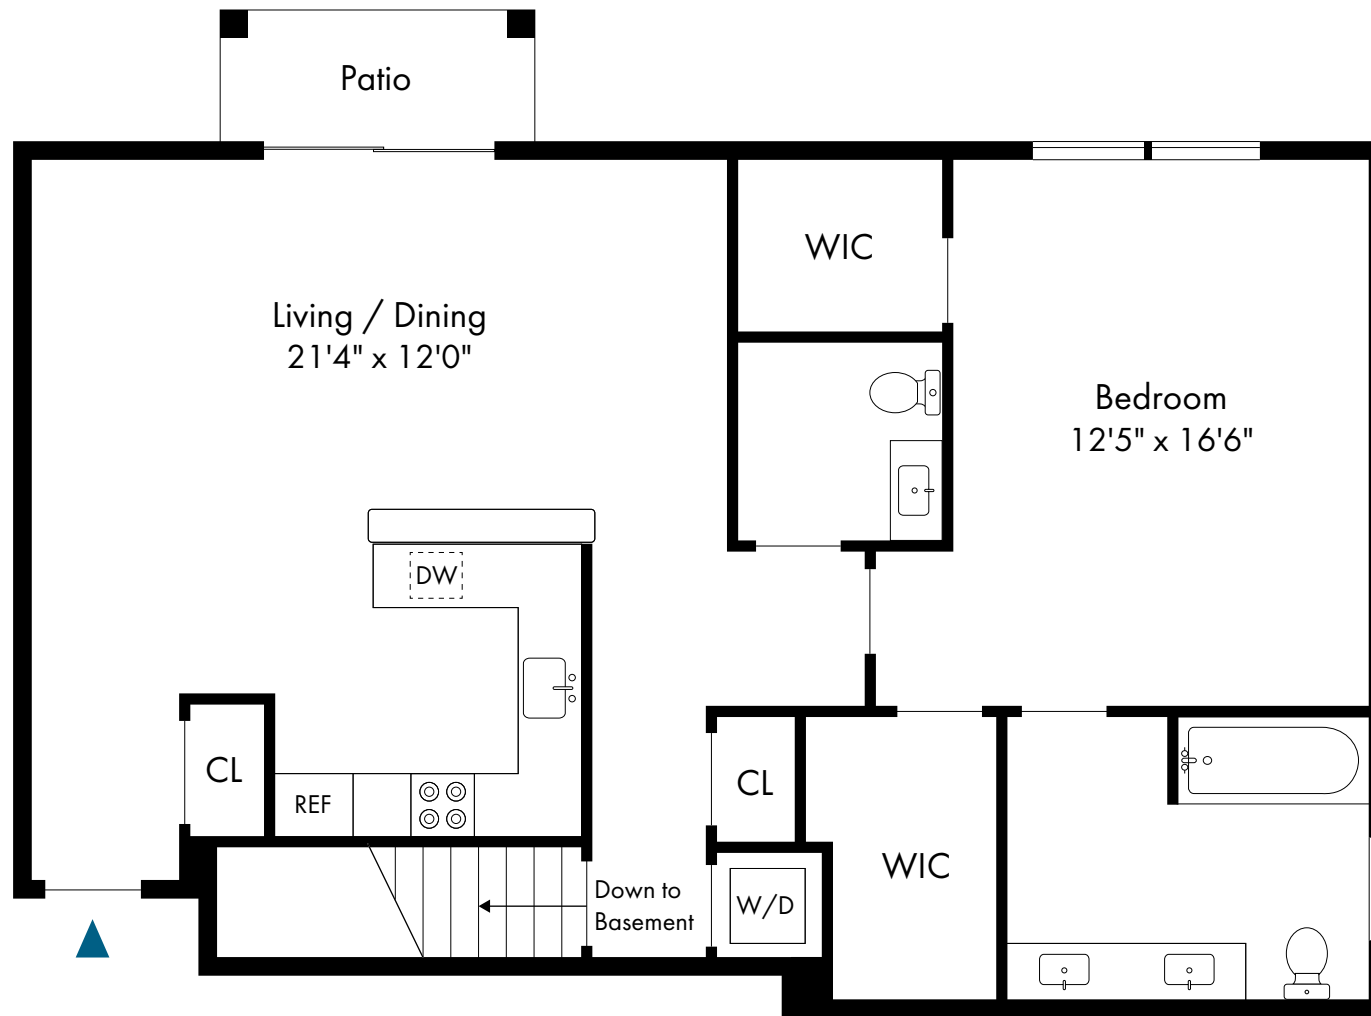

1 Bed, 1.5 Bath | 932 - 1,031 SF

**PONDVIEW**  
ESTATES

Rockaway, NJ

One Bedroom with Loft

1 Bed, 1.5 Bath | 1,364 - 1,409 SF

First Floor

Second Floor

PONDVIEW  
ESTATES

Rockaway, NJ

Two Bedroom with Basement

2 Bed, 2 Bath | 1,159 - 1,254 SF

**PONDVIEW**  
ESTATES

Rockaway, NJ

Two Bedroom with Loft

2 Bed, 2 Bath | 1,639 - 1,751 SF

**PONDVIEW**  
ESTATES

3 Bed, 2 Bath | 1,425 - 1,842 SF

First Floor

Second Floor