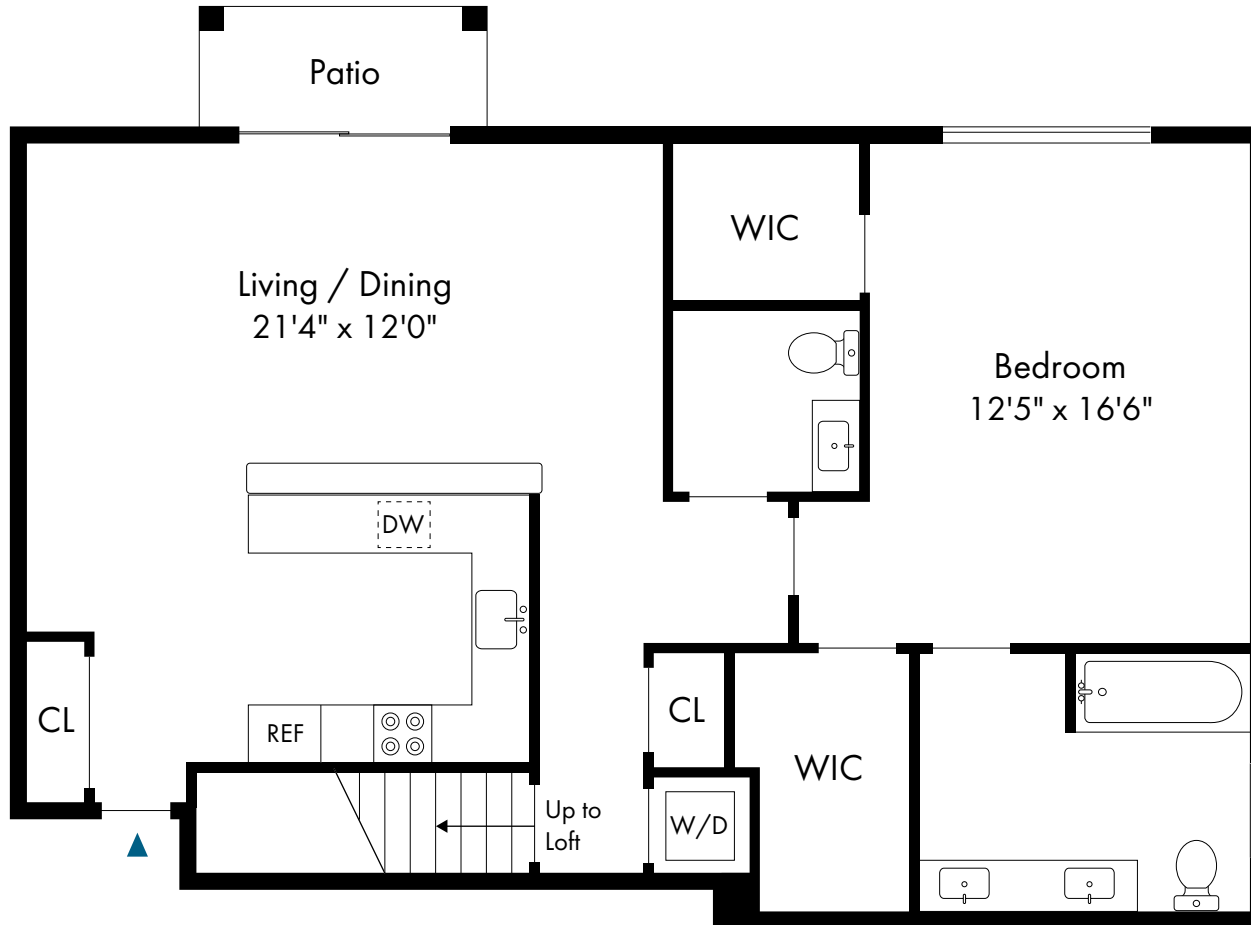

1 Bed, 1.5 Bath | 932 - 1,031 SF

PONDVIEW
ESTATES

Rockaway, NJ

One Bedroom with Loft

1 Bed, 1.5 Bath | 1,364 - 1,409 SF

First Floor

Second Floor

PONDVIEW
ESTATES

Rockaway, NJ

Two Bedroom with Basement

2 Bed, 2 Bath | 1,159 - 1,254 SF

PONDVIEW
ESTATES

Rockaway, NJ

Two Bedroom with Loft

2 Bed, 2 Bath | 1,639 - 1,751 SF

PONDVIEW
ESTATES

Rockaway, NJ

Three Bedroom with Basement

3 Bed, 2 Bath | 1,425 SF

PONDVIEW
ESTATES

Rockaway, NJ

Two Bedroom Townhome

2 Bed, 2.5 Bath | 1,011 - 1,911 SF

PONDVIEW
ESTATES

3 Bed, 2 Bath | 1,425 - 1,842 SF

First Floor

Second Floor