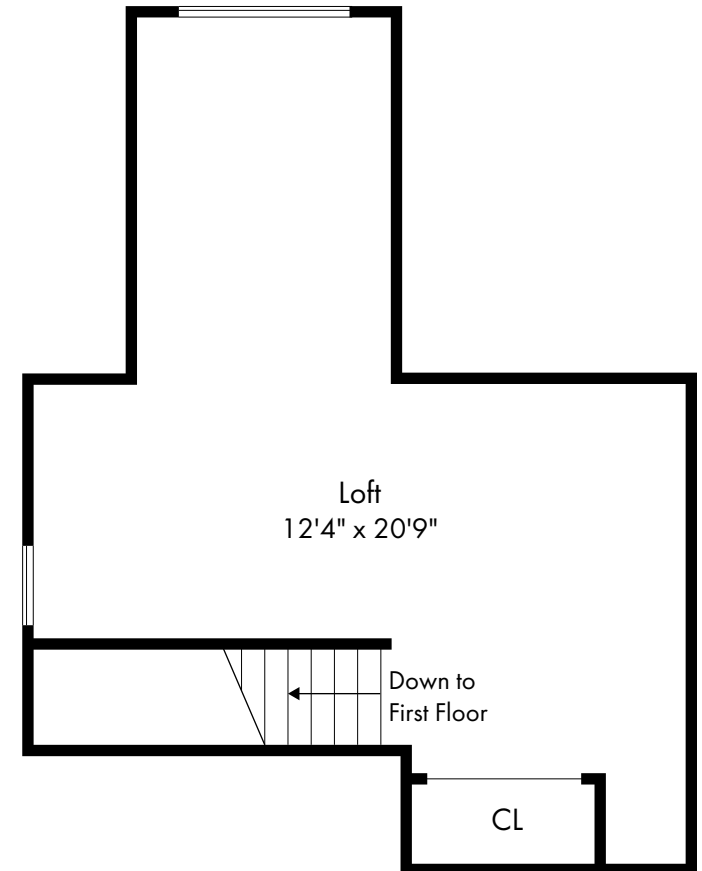

Rockaway, NJ

Two Bedroom with Basement

2 Bed, 2 Bath | 1,159 - 1,254 SF

PONDVIEW
ESTATES

Rockaway, NJ

Two Bedroom with Loft

2 Bed, 2 Bath | 1,639 - 1,751 SF

PONDVIEW
ESTATES

Rockaway, NJ

Three Bedroom with Basement

3 Bed, 2 Bath | 1,425 SF

PONDVIEW
ESTATES

Rockaway, NJ

Two Bedroom Townhome

2 Bed, 2.5 Bath | 1,011 - 1,911 SF

PONDVIEW
ESTATES

Rockaway, NJ

Three Bedroom Townhome

3 Bed, 2.5 Bath | 2,220 SF

973.664.7663

www.PondviewEstatesNJ.com

PONDVIEW
ESTATES

Rockaway, NJ

Three Bedroom with Loft

3 Bed, 2 Bath | 1,425 - 1,842 SF

First Floor

Second Floor