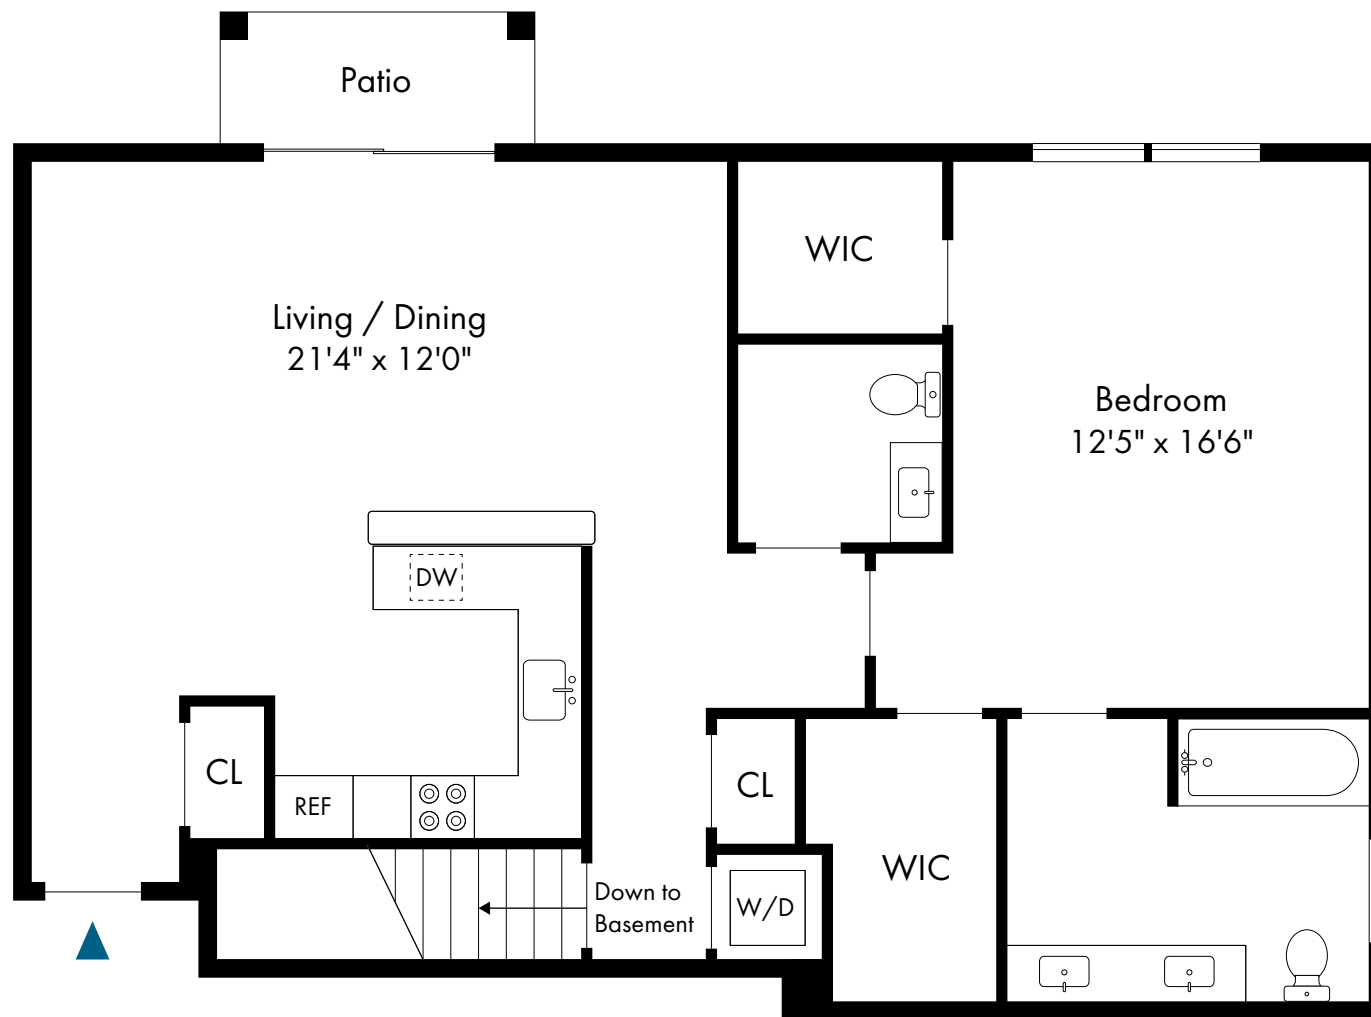

1 Bed, 1.5 Bath | 932 - 1,031 SF

PONDVIEW
ESTATES

Rockaway, NJ

One Bedroom with Loft

1 Bed, 1.5 Bath | 1,364 - 1,409 SF

First Floor

Second Floor

PONDVIEW
ESTATES

Rockaway, NJ

Two Bedroom with Basement

2 Bed, 2 Bath | 1,159 - 1,254 SF

PONDVIEW
ESTATES

Rockaway, NJ

Two Bedroom with Loft

2 Bed, 2 Bath | 1,639 - 1,751 SF

PONDVIEW
ESTATES

3 Bed, 2 Bath | 1,425 - 1,842 SF

First Floor

Second Floor