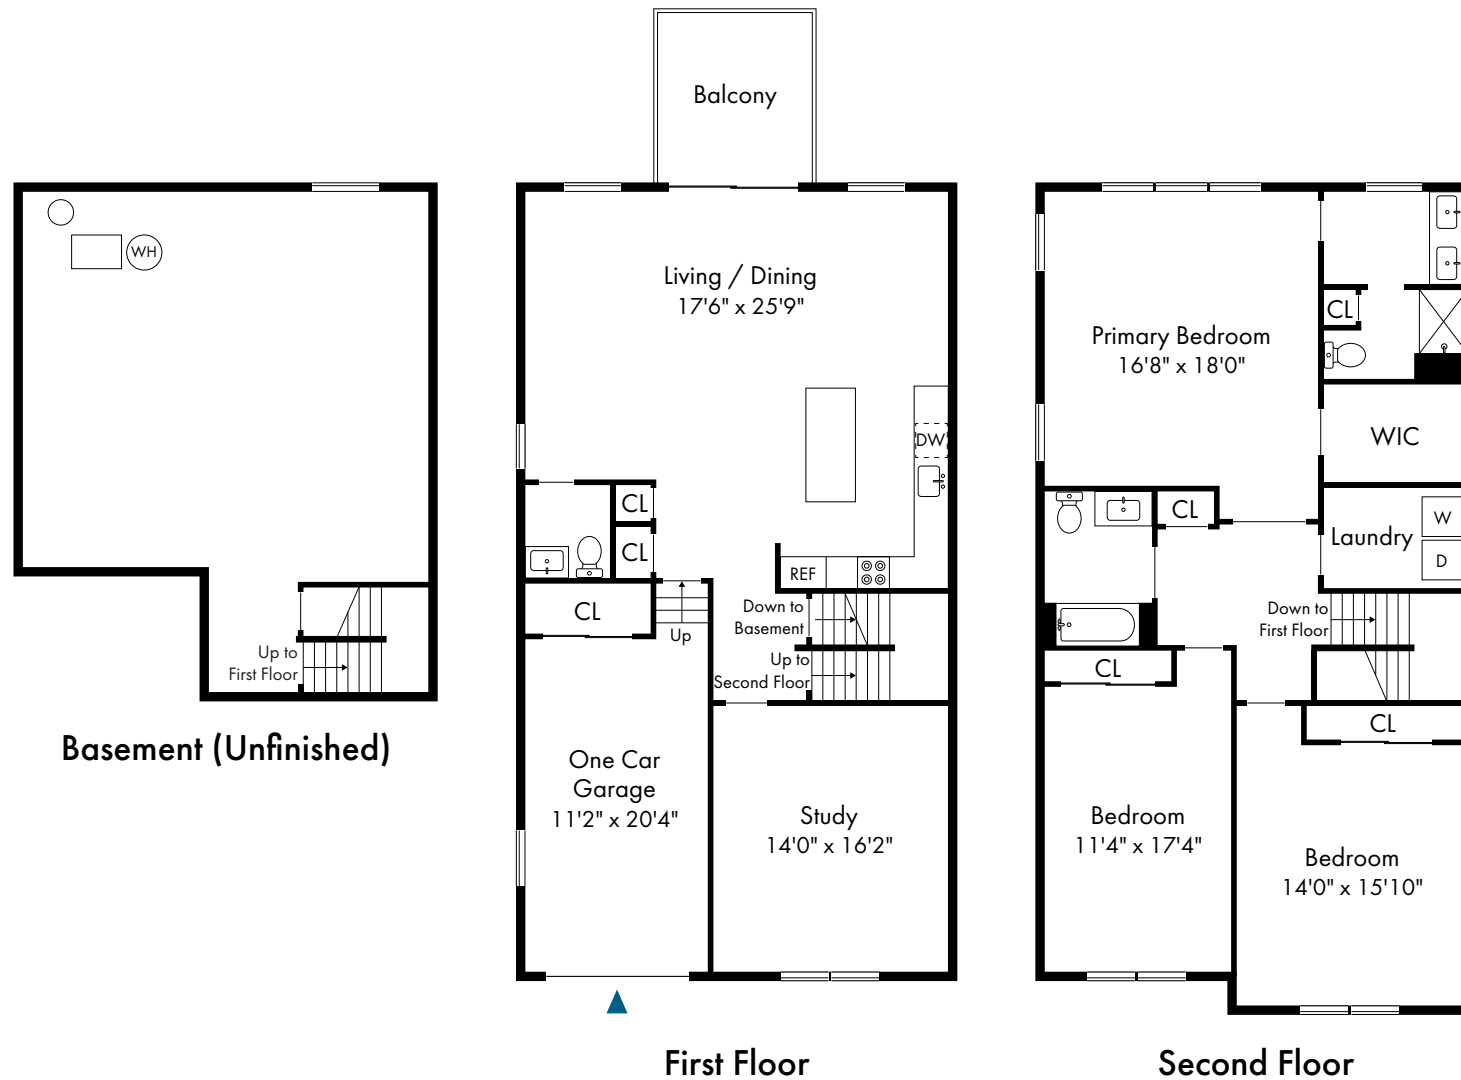

PONDVIEW
ESTATES

Rockaway Township, NJ

Three Bedroom Townhome

3 Bed, 2.5 Bath | 2,220 - 2,300 SF

973.664.7663

www.PondviewEstatesNJ.com