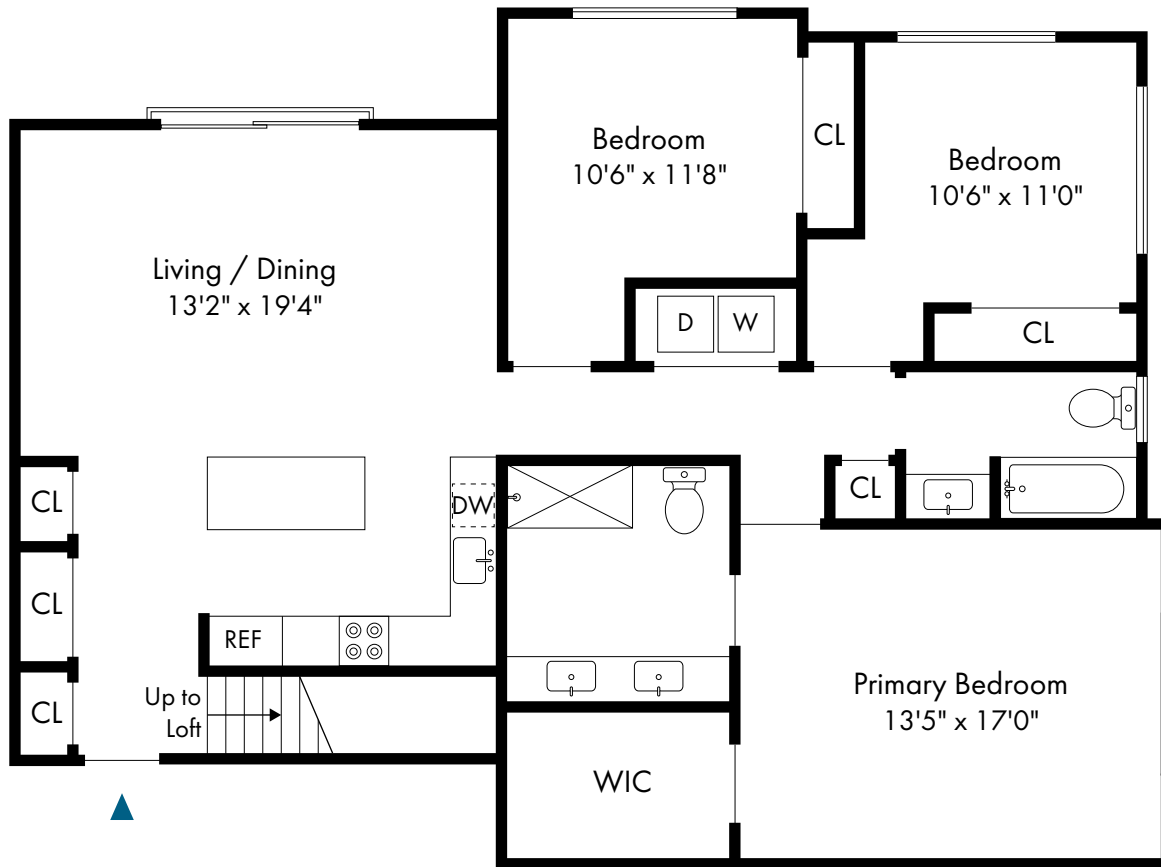

PONDVIEW
ESTATES

Rockaway, NJ

Three Bedroom with Loft

3 Bed, 2 Bath | 1,425 - 1,842 SF

First Floor