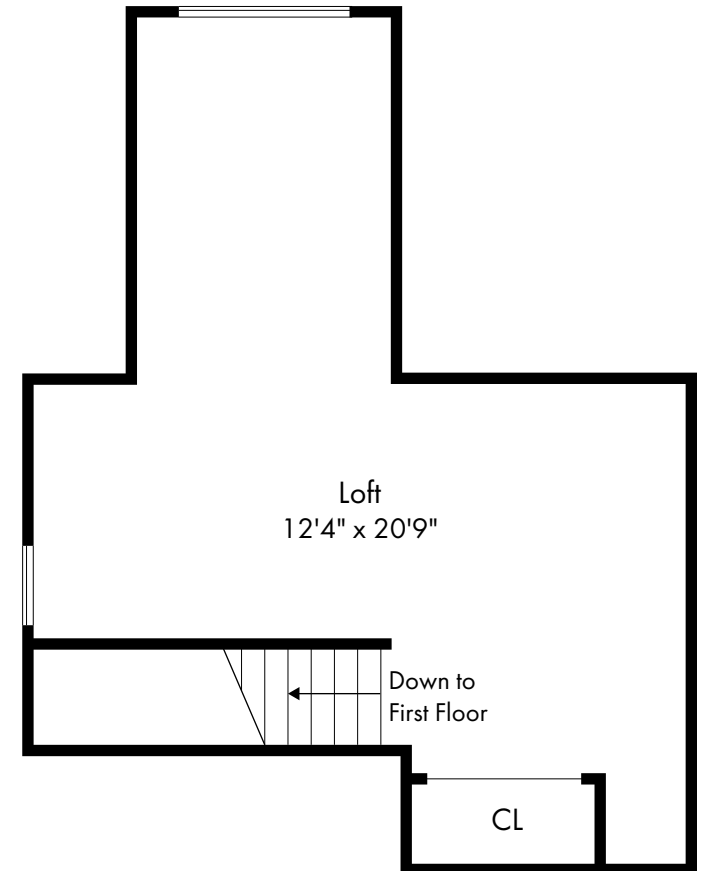

Rockaway Township, NJ

Two Bedroom with Basement

2 Bed, 2 Bath | 1,159 - 1,254 SF

**PONDVIEW**  
ESTATES

Rockaway Township, NJ

Two Bedroom Townhome

2 Bed, 2.5 Bath | 1,911 - 1,944 SF

**PONDVIEW**  
ESTATES

Rockaway Township, NJ

Three Bedroom with Basement

3 Bed, 2 Bath | 1,425 SF

**PONDVIEW**  
ESTATES

Rockaway Township, NJ

Three Bedroom with Loft

3 Bed, 2 Bath | 1,812 SF

First Floor