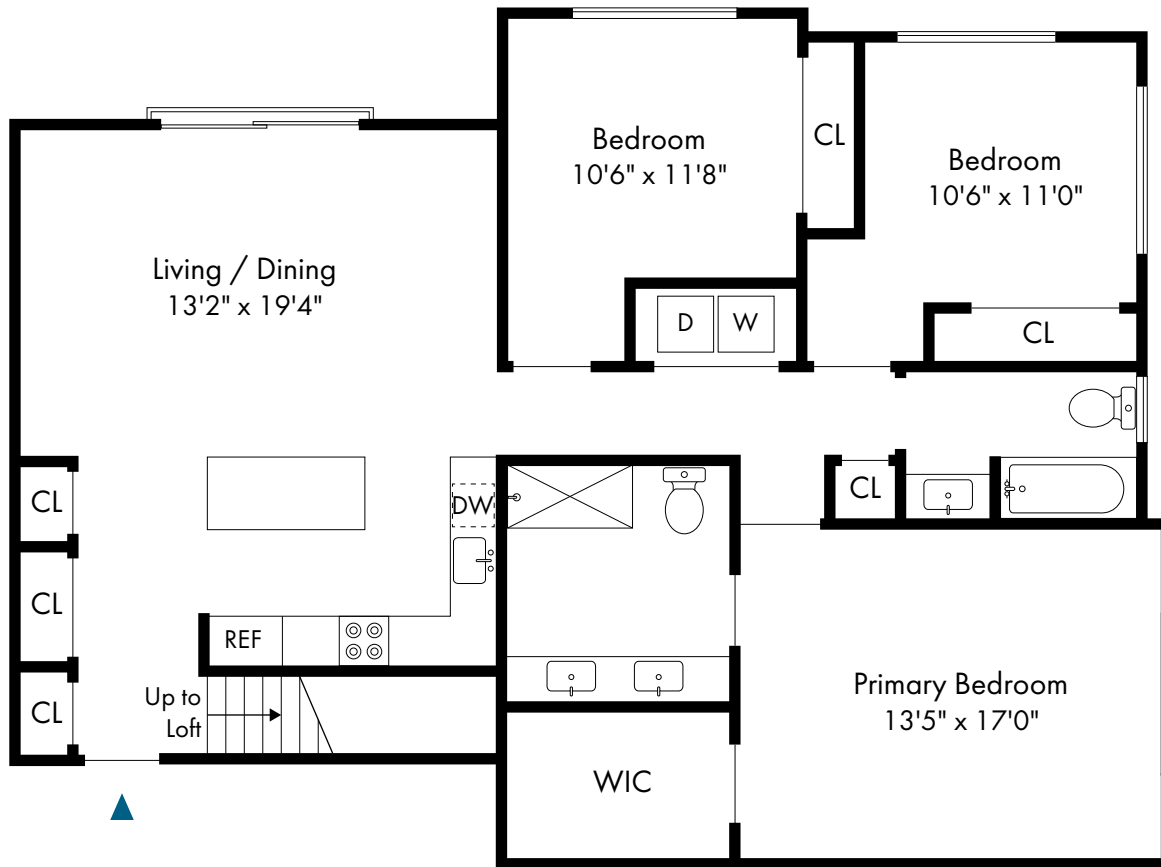

Rockaway Township, NJ

Two Bedroom with Basement

2 Bed, 2 Bath | 1,159 - 1,254 SF

**PONDVIEW**  
ESTATES

Rockaway Township, NJ

Two Bedroom Townhome

2 Bed, 2.5 Bath | 1,911 - 1,944 SF

**PONDVIEW**  
ESTATES

Rockaway Township, NJ

Three Bedroom with Basement

3 Bed, 2 Bath | 1,425 SF

**PONDVIEW**  
ESTATES

Rockaway Township, NJ

Three Bedroom with Loft

3 Bed, 2 Bath | 1,812 SF

First Floor