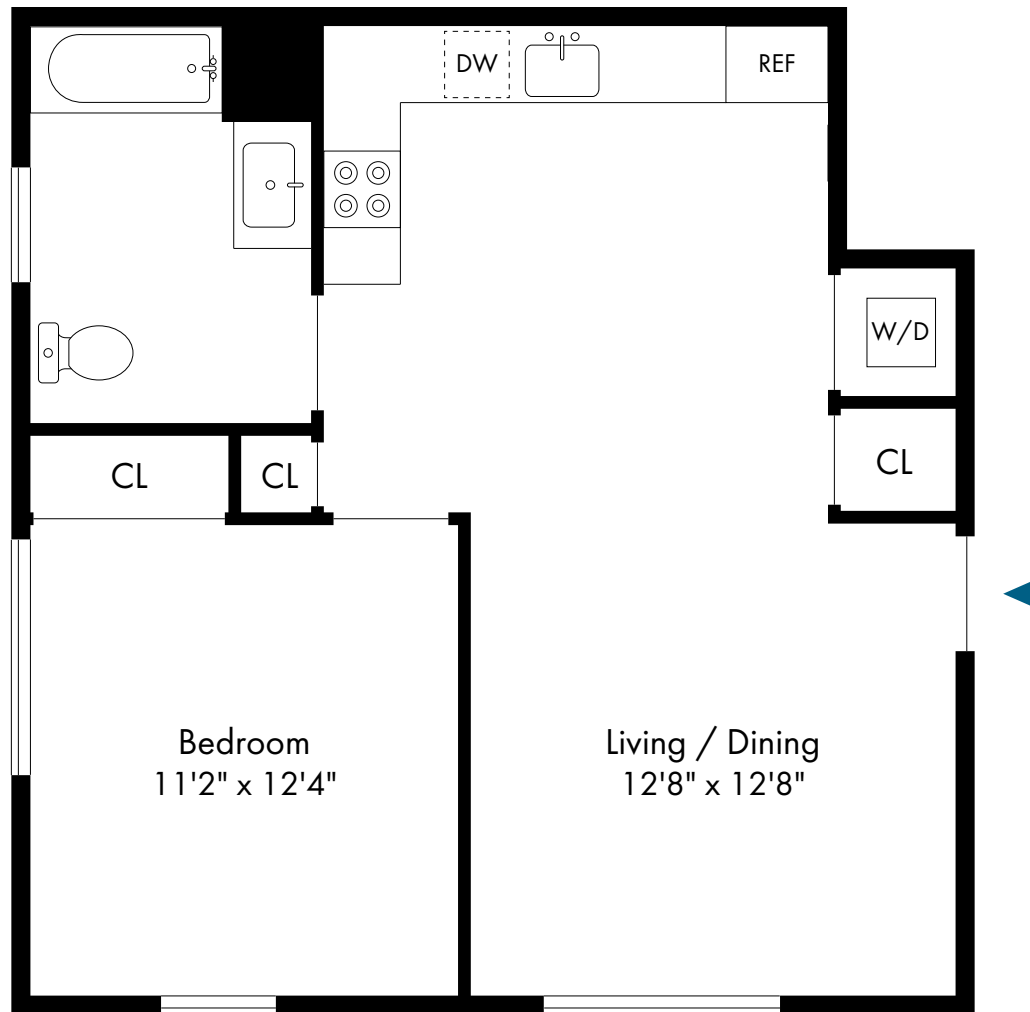

1 Bed, 1 Bath | 662 - 730 SF

**PONDVIEW**  
ESTATES

Rockaway Township, NJ

One Bedroom with Basement

1 Bed, 1.5 Bath | 898 - 1,057 SF

**PONDVIEW**  
ESTATES

Rockaway Township, NJ

One Bedroom with Loft