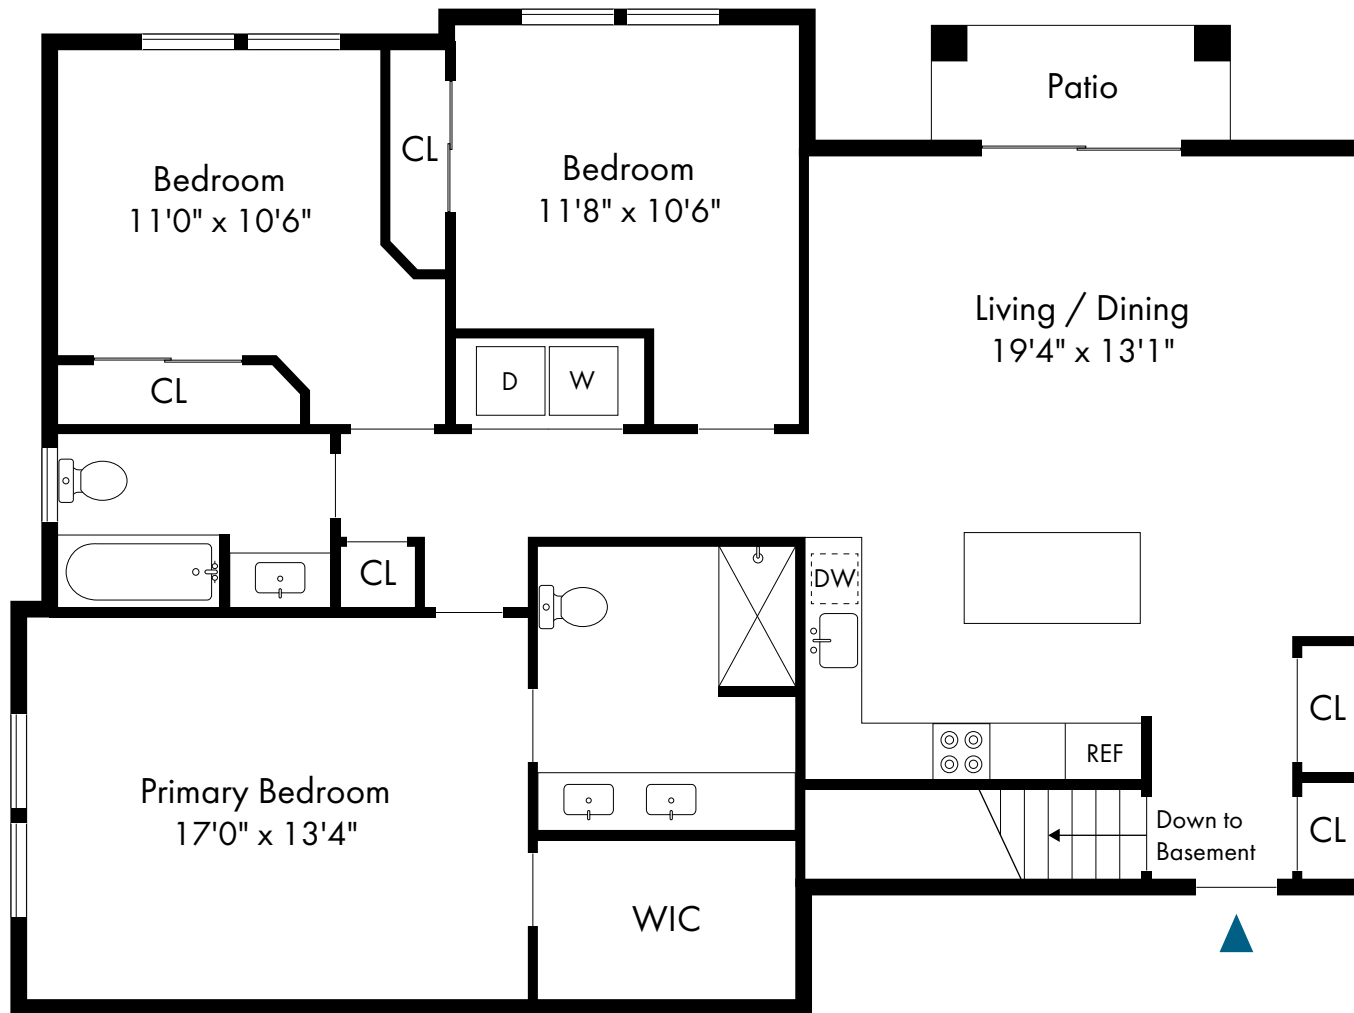

Rockaway Township, NJ

Two Bedroom with Basement

2 Bed, 2 Bath | 1,159 - 1,254 SF

**PONDVIEW**  
ESTATES

Rockaway Township, NJ

Two Bedroom Townhome

2 Bed, 2.5 Bath | 1,911 - 1,944 SF

**PONDVIEW**  
ESTATES

Rockaway Township, NJ

Three Bedroom with Basement

3 Bed, 2 Bath | 1,425 SF

**PONDVIEW**  
ESTATES

Rockaway Township, NJ

Three Bedroom with Loft

3 Bed, 2 Bath | 1,812 SF

First Floor