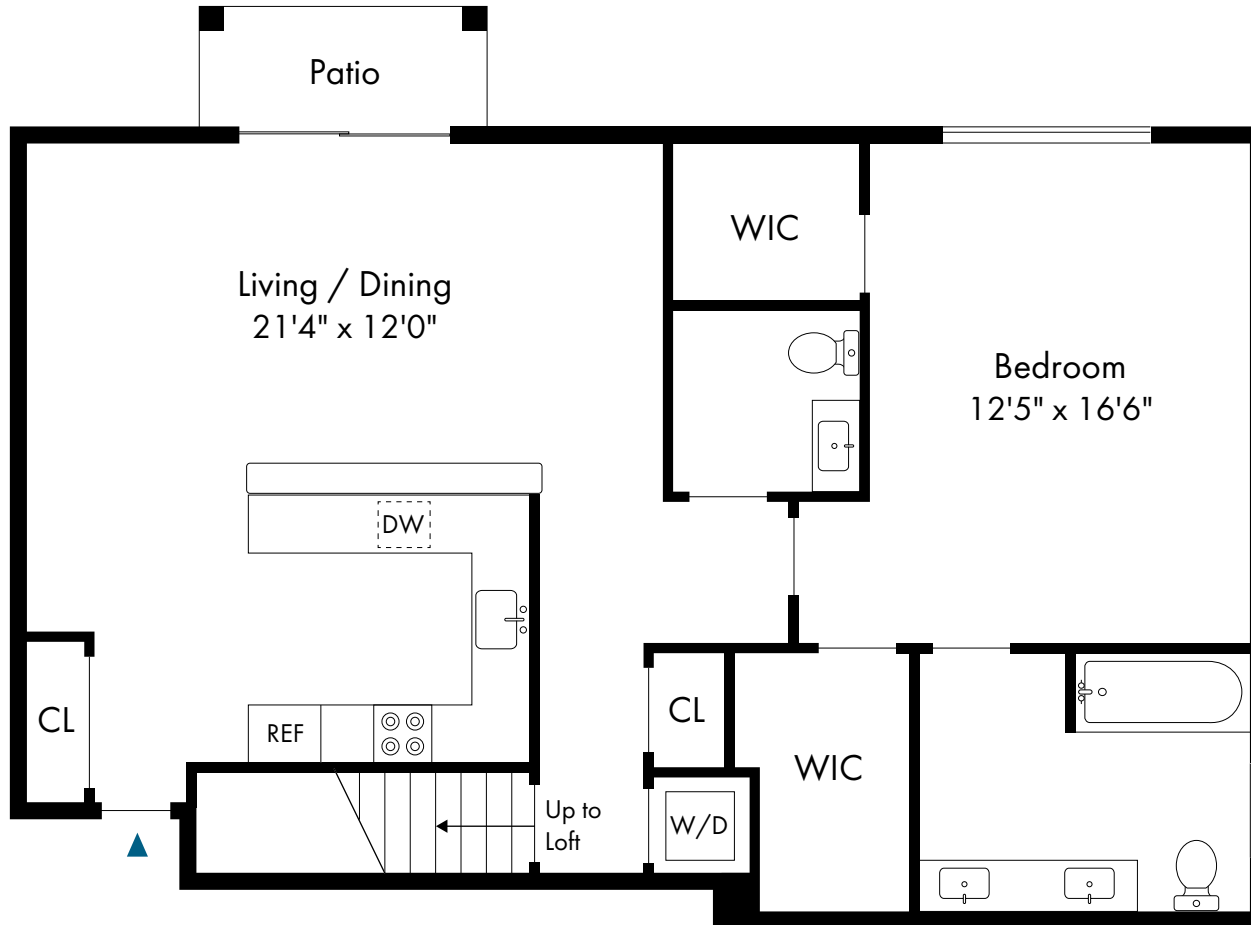

PONDVIEW
ESTATES

Rockaway, NJ

One Bedroom with Loft

1 Bed, 1.5 Bath | 1,364 - 1,409 SF

First Floor