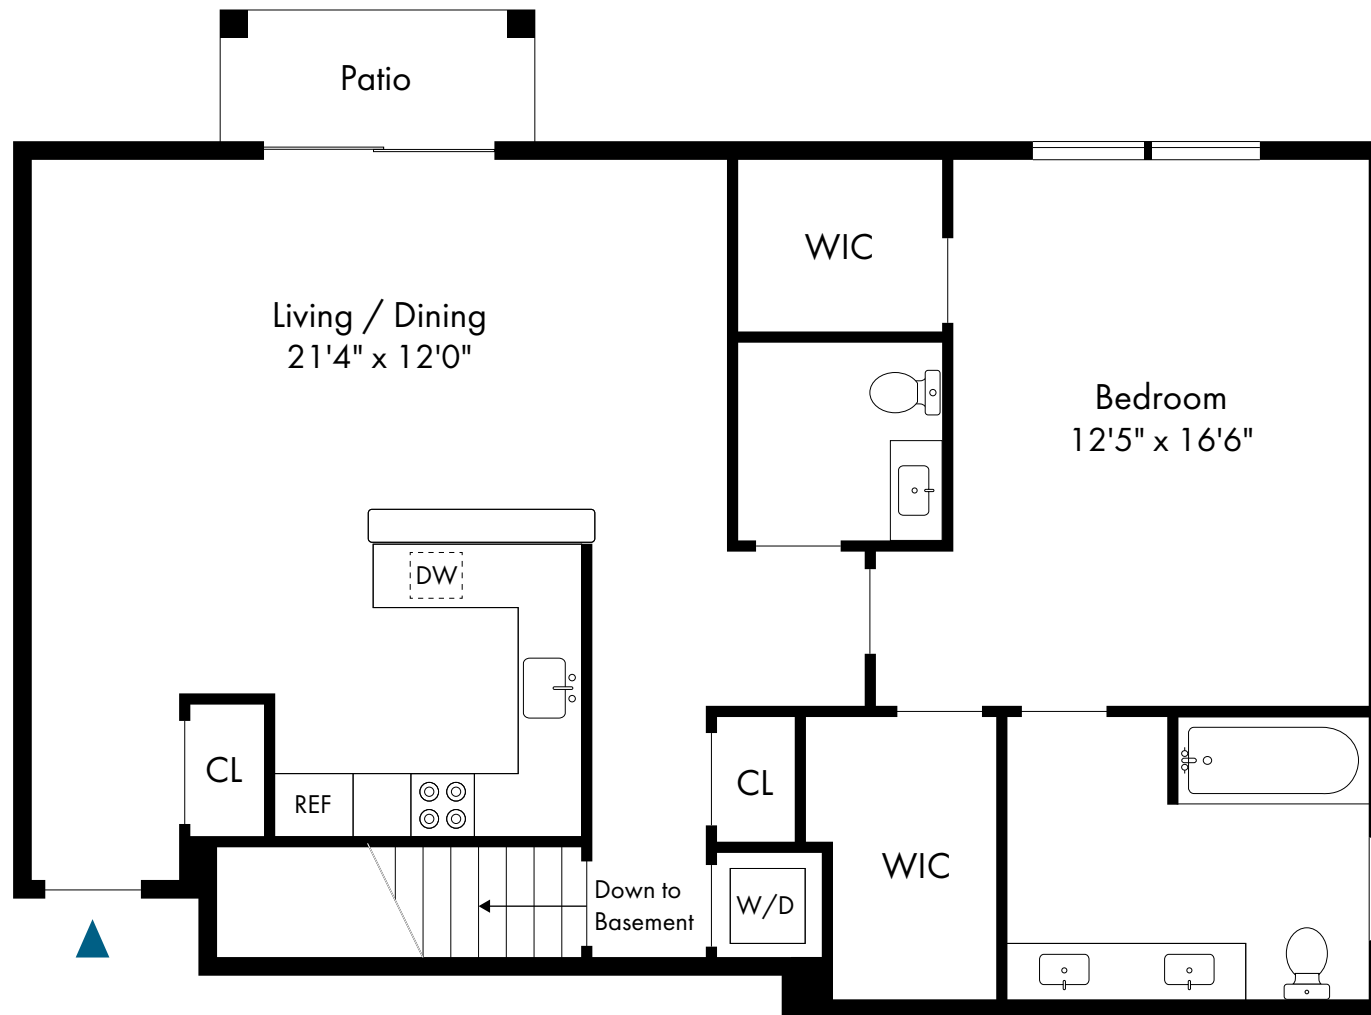

1 Bed, 1 Bath | 662 - 730 SF

**PONDVIEW**  
ESTATES

Rockaway Township, NJ

One Bedroom with Basement

1 Bed, 1.5 Bath | 898 - 1,057 SF

**PONDVIEW**  
ESTATES

Rockaway Township, NJ

One Bedroom with Loft

1 Bed, 1.5 Bath | 1,348 - 1,495 SF

First Floor

Second Floor

**PONDVIEW**  
ESTATES

Rockaway Township, NJ

One Bedroom with Loft and Den

1 Bed, 1.5 Bath | 1,644 - 1,751 SF

**PONDVIEW**  
ESTATES

Rockaway Township, NJ

Two Bedroom with Basement

2 Bed, 2 Bath | 1,159 - 1,254 SF

**PONDVIEW**  
ESTATES

Rockaway Township, NJ

Two Bedroom Townhome

2 Bed, 2.5 Bath | 1,911 - 1,944 SF

**PONDVIEW**  
ESTATES