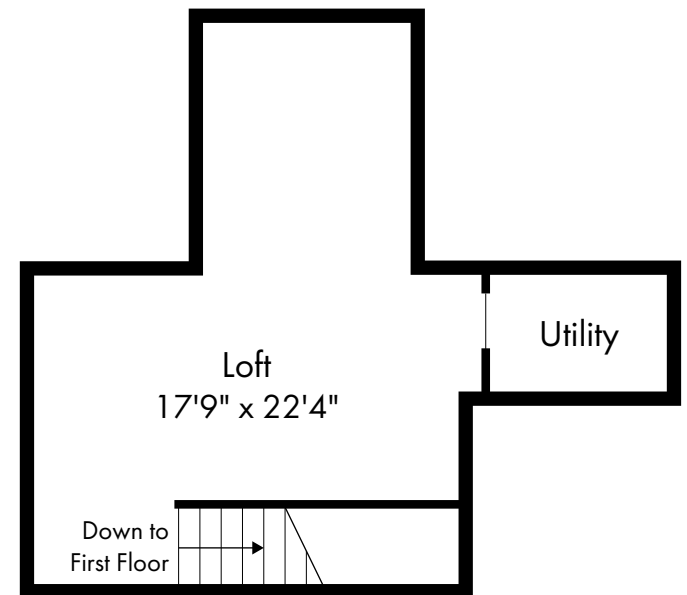

1 Bed, 1 Bath | 662 - 730 SF

**PONDVIEW**  
ESTATES

Rockaway Township, NJ

One Bedroom with Basement

1 Bed, 1.5 Bath | 898 - 1,057 SF

**PONDVIEW**  
ESTATES

Rockaway Township, NJ

One Bedroom with Loft

1 Bed, 1.5 Bath | 1,348 - 1,495 SF

First Floor

Second Floor

**PONDVIEW**  
ESTATES

Rockaway Township, NJ

One Bedroom with Loft and Den

1 Bed, 1.5 Bath | 1,644 - 1,751 SF

**PONDVIEW**  
ESTATES