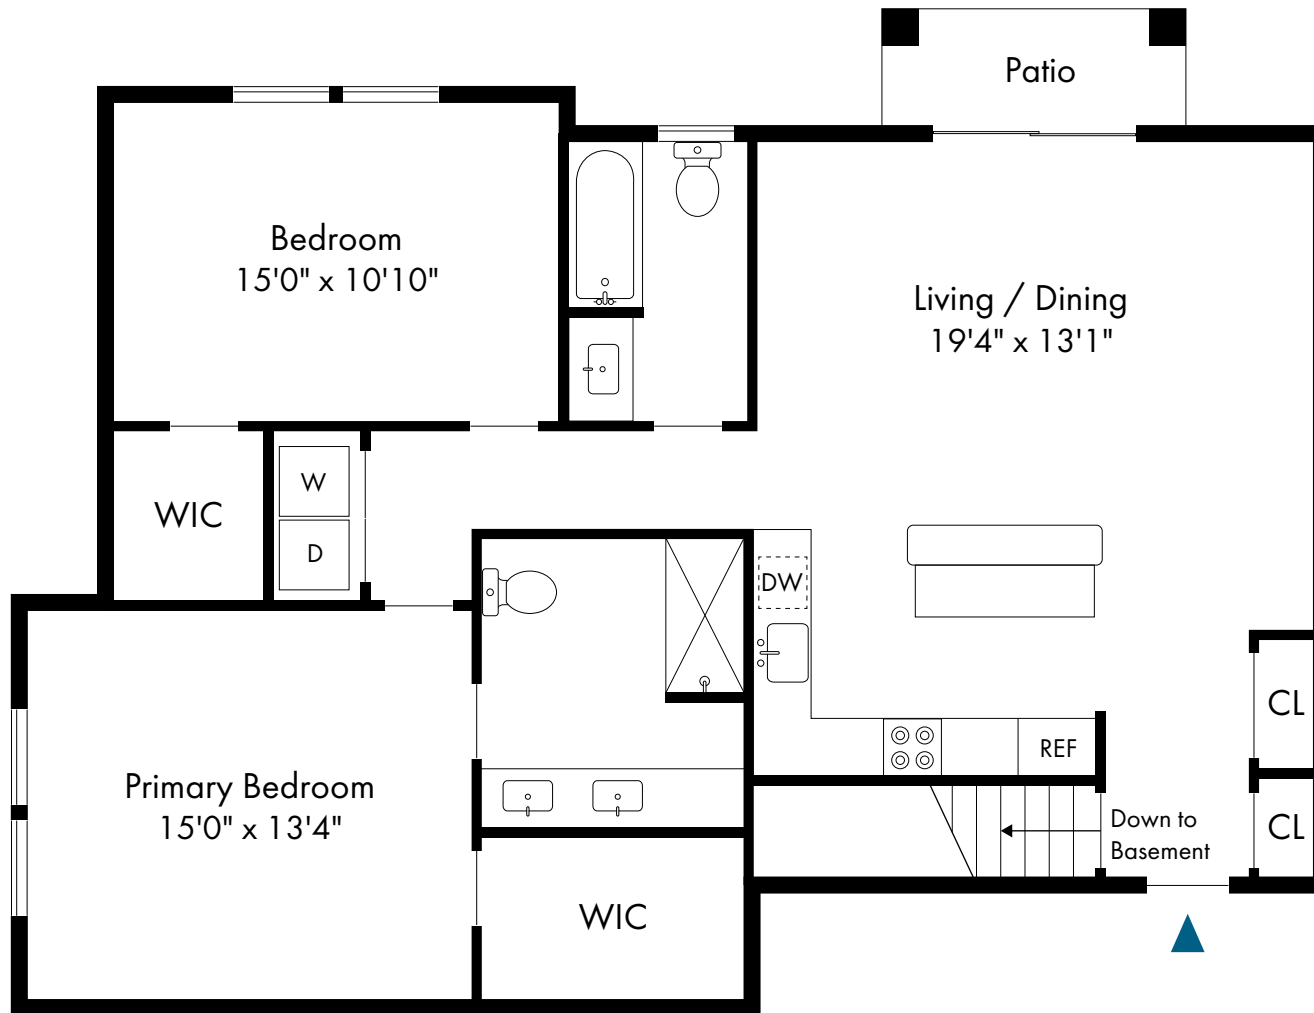

PONDVIEW
ESTATES

Rockaway, NJ

Two Bedroom with Basement

2 Bed, 2 Bath | 1,159 - 1,254 SF