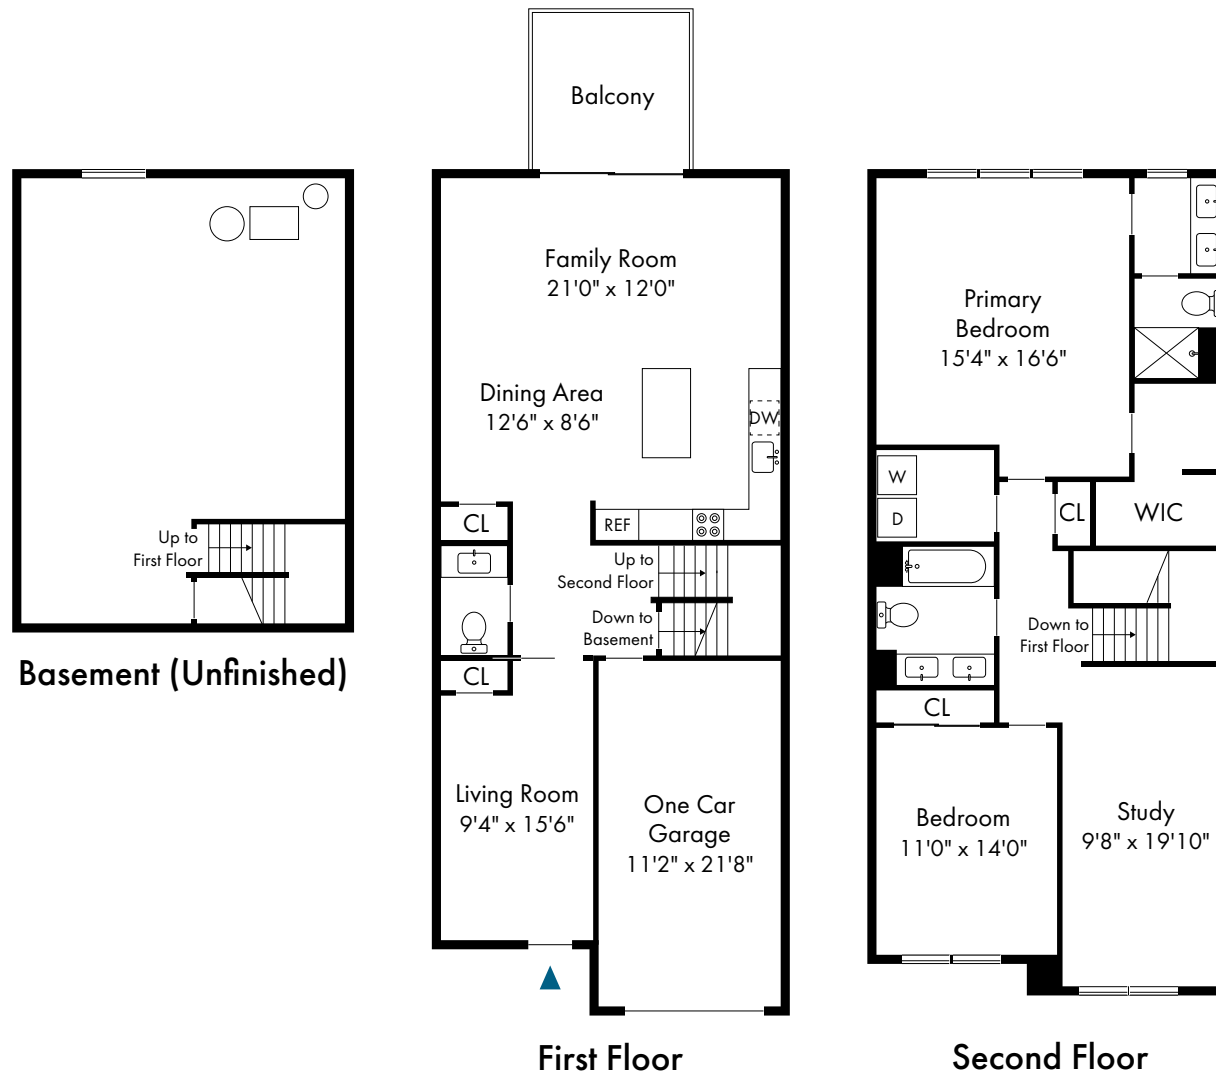

Rockaway Township, NJ

Two Bedroom with Basement

2 Bed, 2 Bath | 1,159 - 1,254 SF

**PONDVIEW**  
ESTATES

Rockaway Township, NJ

Two Bedroom Townhome

2 Bed, 2.5 Bath | 1,911 - 1,944 SF

**PONDVIEW**  
ESTATES

Rockaway Township, NJ

Three Bedroom with Basement

3 Bed, 2 Bath | 1,425 SF

**PONDVIEW**  
ESTATES

Rockaway Township, NJ

Three Bedroom with Loft

3 Bed, 2 Bath | 1,812 SF

First Floor