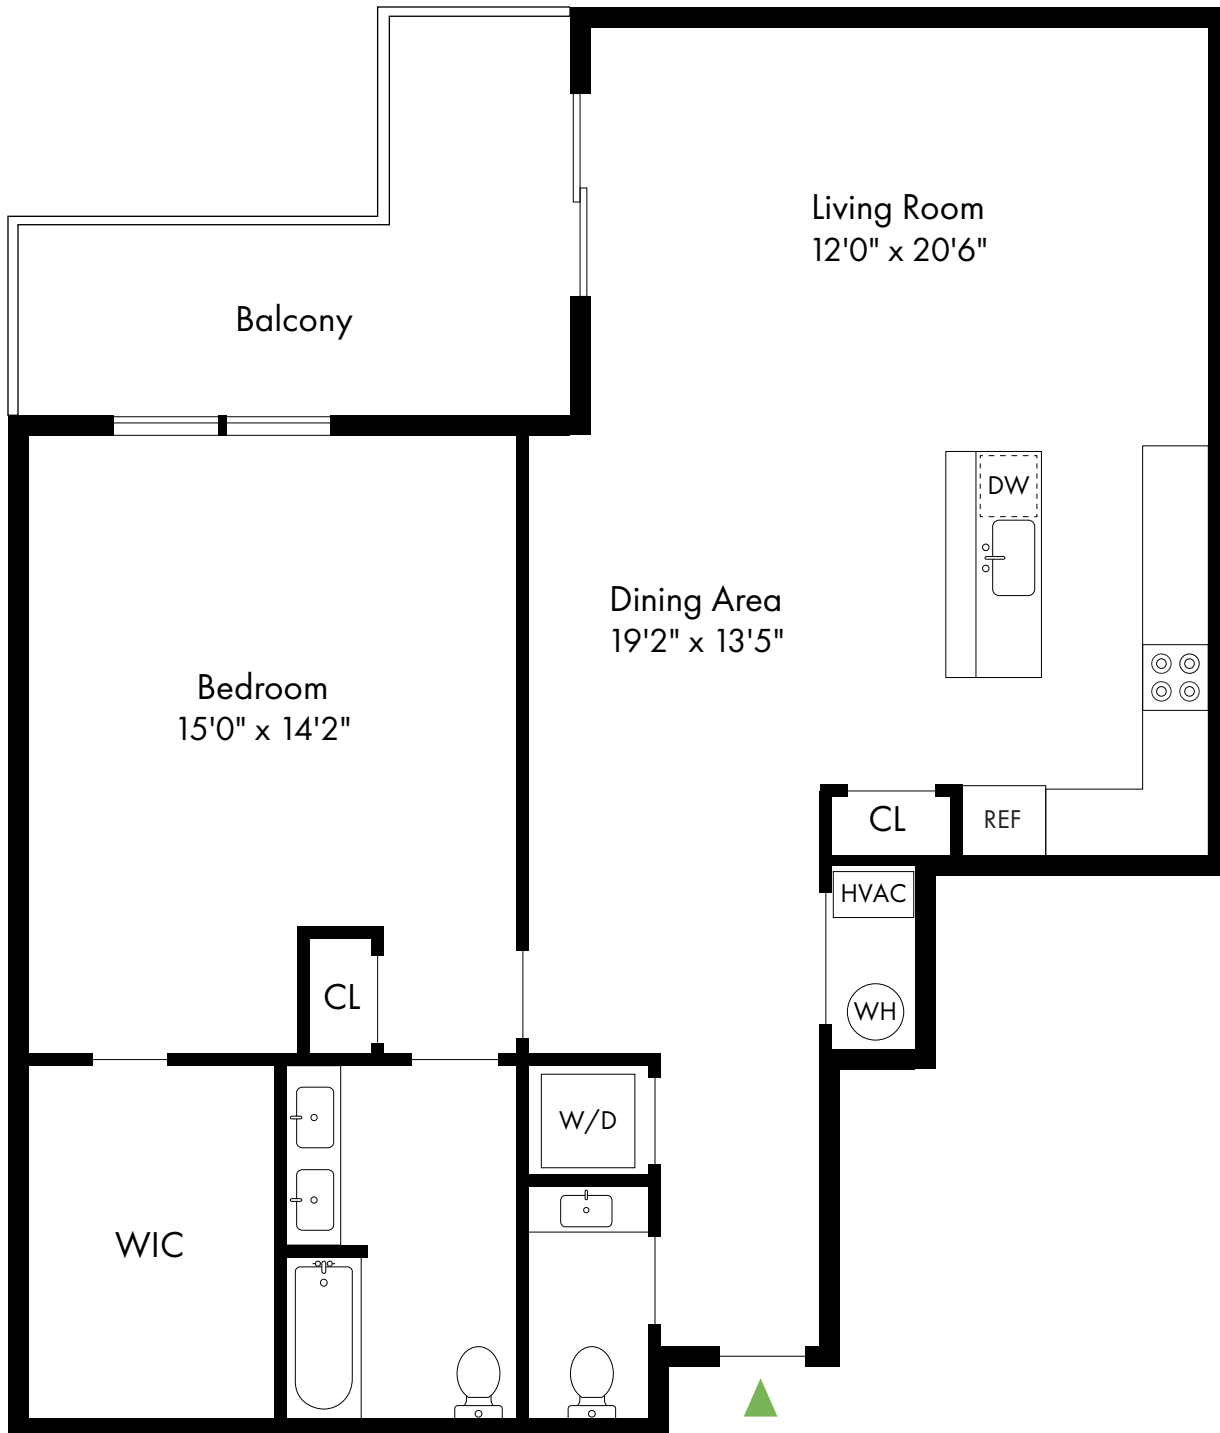

The Enclave at Dewy Meadows

1D

Basking Ridge, NJ

1 Bed, 1.5 Bath | 1,208 SF

908.213.5343

www.EnclaveAtDewyMeadowsNJ.com