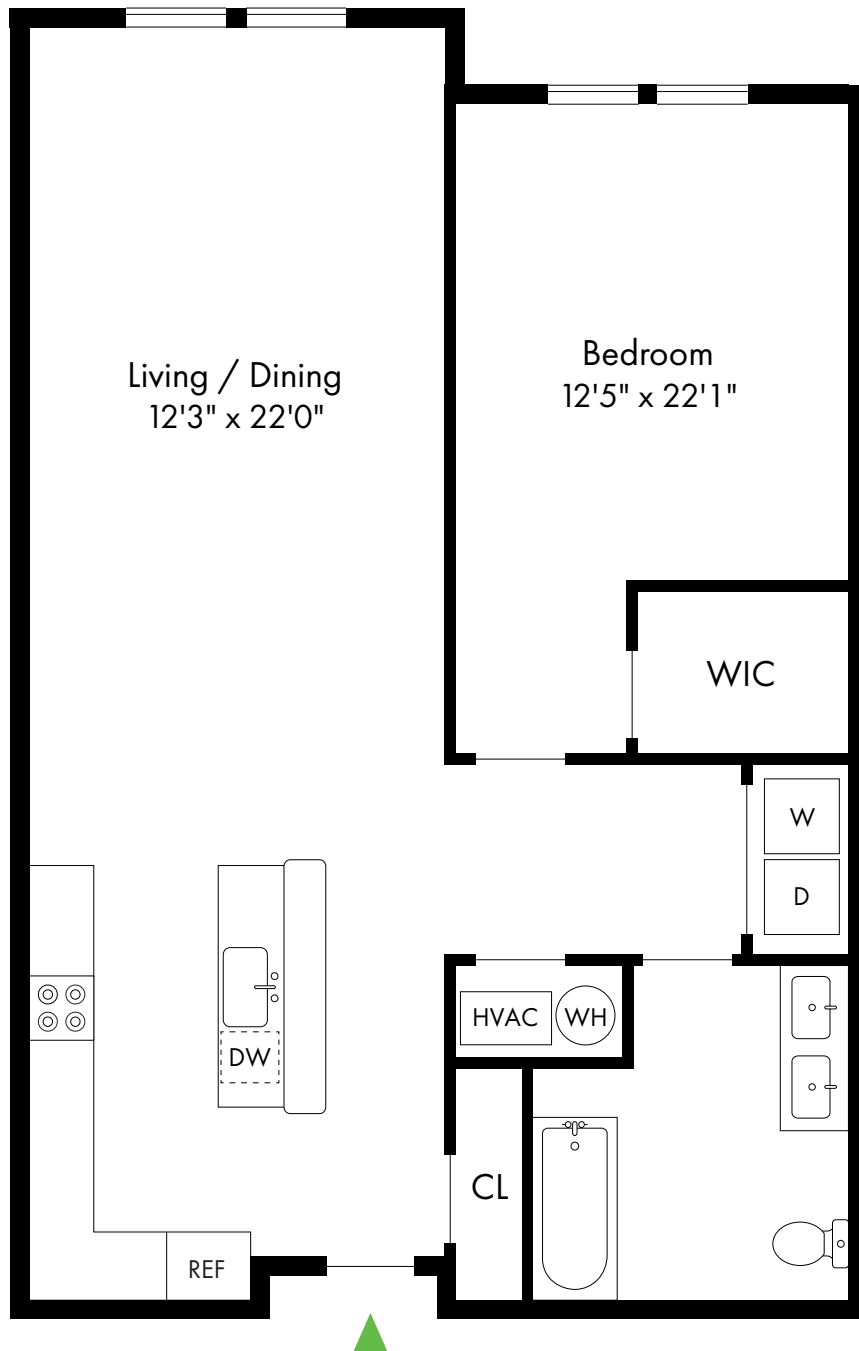

The Enclave at Dewy Meadows

1A-Juliet

Basking Ridge, NJ

1 Bed, 1 Bath | 946 SF

908.213.5343