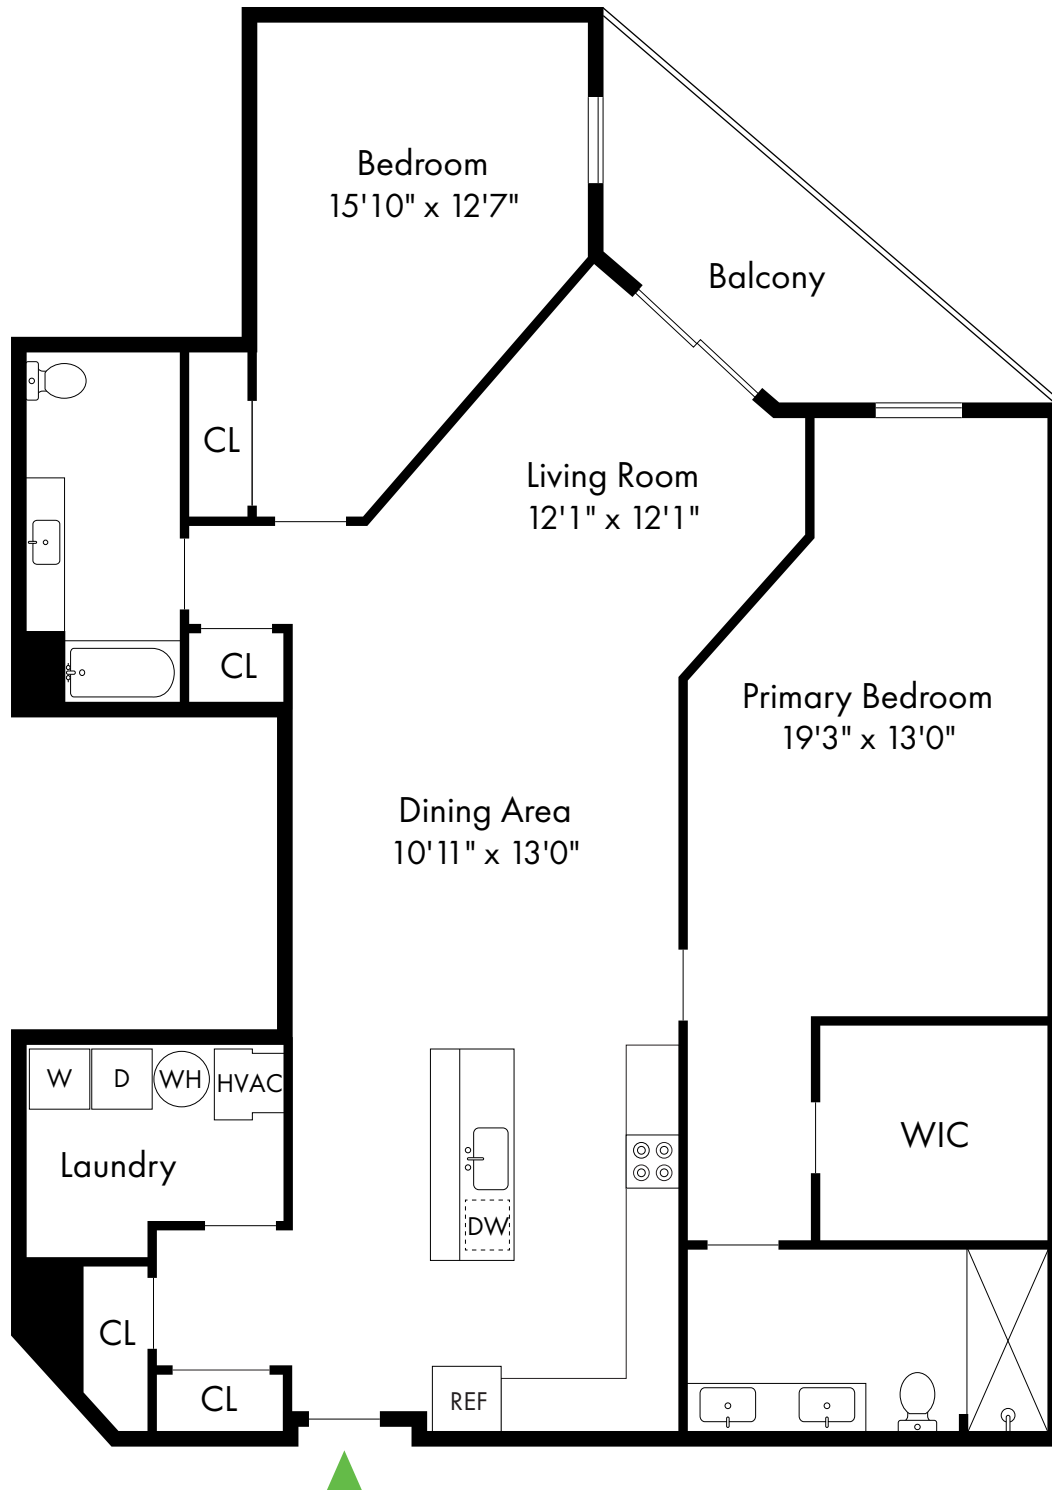

The Enclave at Dewy Meadows

2C.3

Basking Ridge, NJ

2 Bed, 2 Bath | 1,406 SF

908.213.5343

www.EnclaveAtDewyMeadowsNJ.com