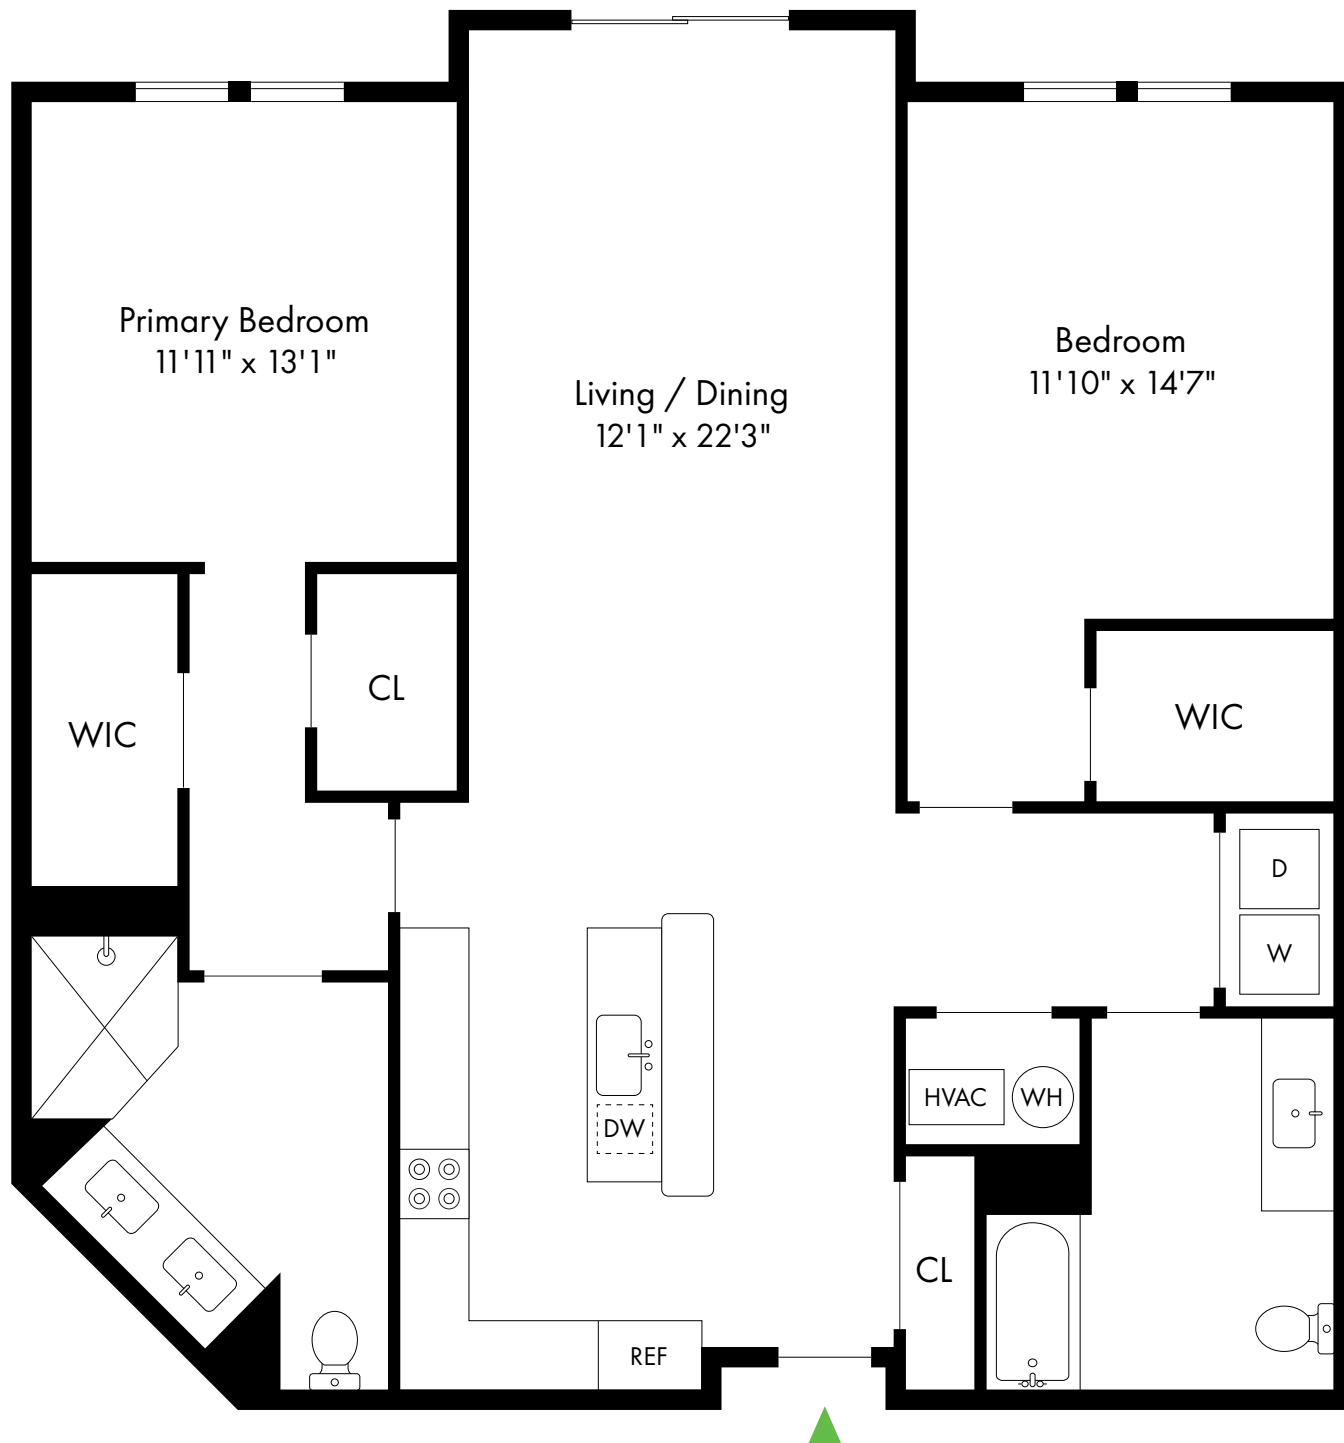

1 Bed, 1 Bath | 945 SF

908.213.5343

The Enclave at Dewy Meadows

2A.1

Basking Ridge, NJ

2 Bed, 2 Bath | 1,370 SF

908.213.5343

The Enclave at Dewy Meadows

2A

Basking Ridge, NJ

2 Bed, 2 Bath | 1,390 SF

908.213.5343

The Enclave at Dewy Meadows

2A-Loft

Basking Ridge, NJ

2 Bed, 2 Bath | 1,503 SF

First Floor

Second Floor

The Enclave at Dewy Meadows

2A-Juliet

Basking Ridge, NJ

2 Bed, 2 Bath | 1,390 SF

908.213.5343

The Enclave at Dewy Meadows