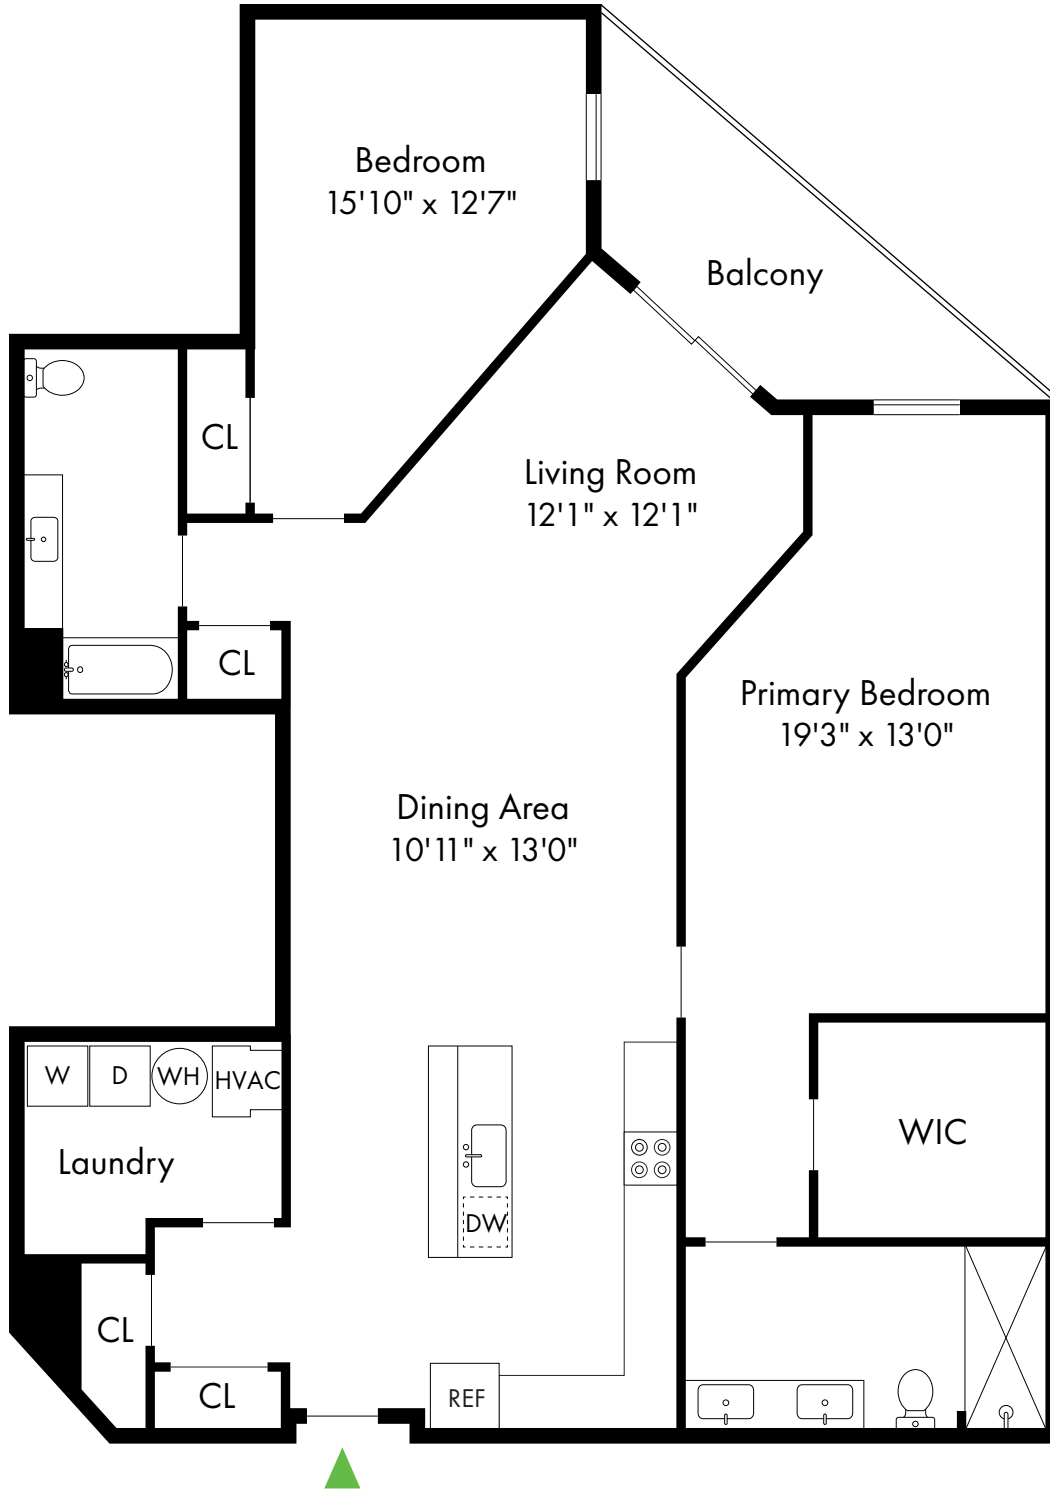

2 Bed, 2 Bath | 1,365 SF

908.213.5343

www.EnclaveAtDewyMeadowsNJ.com

The Enclave at Dewy Meadows

2C.3

Basking Ridge, NJ

2 Bed, 2 Bath | 1,406 SF

908.213.5343