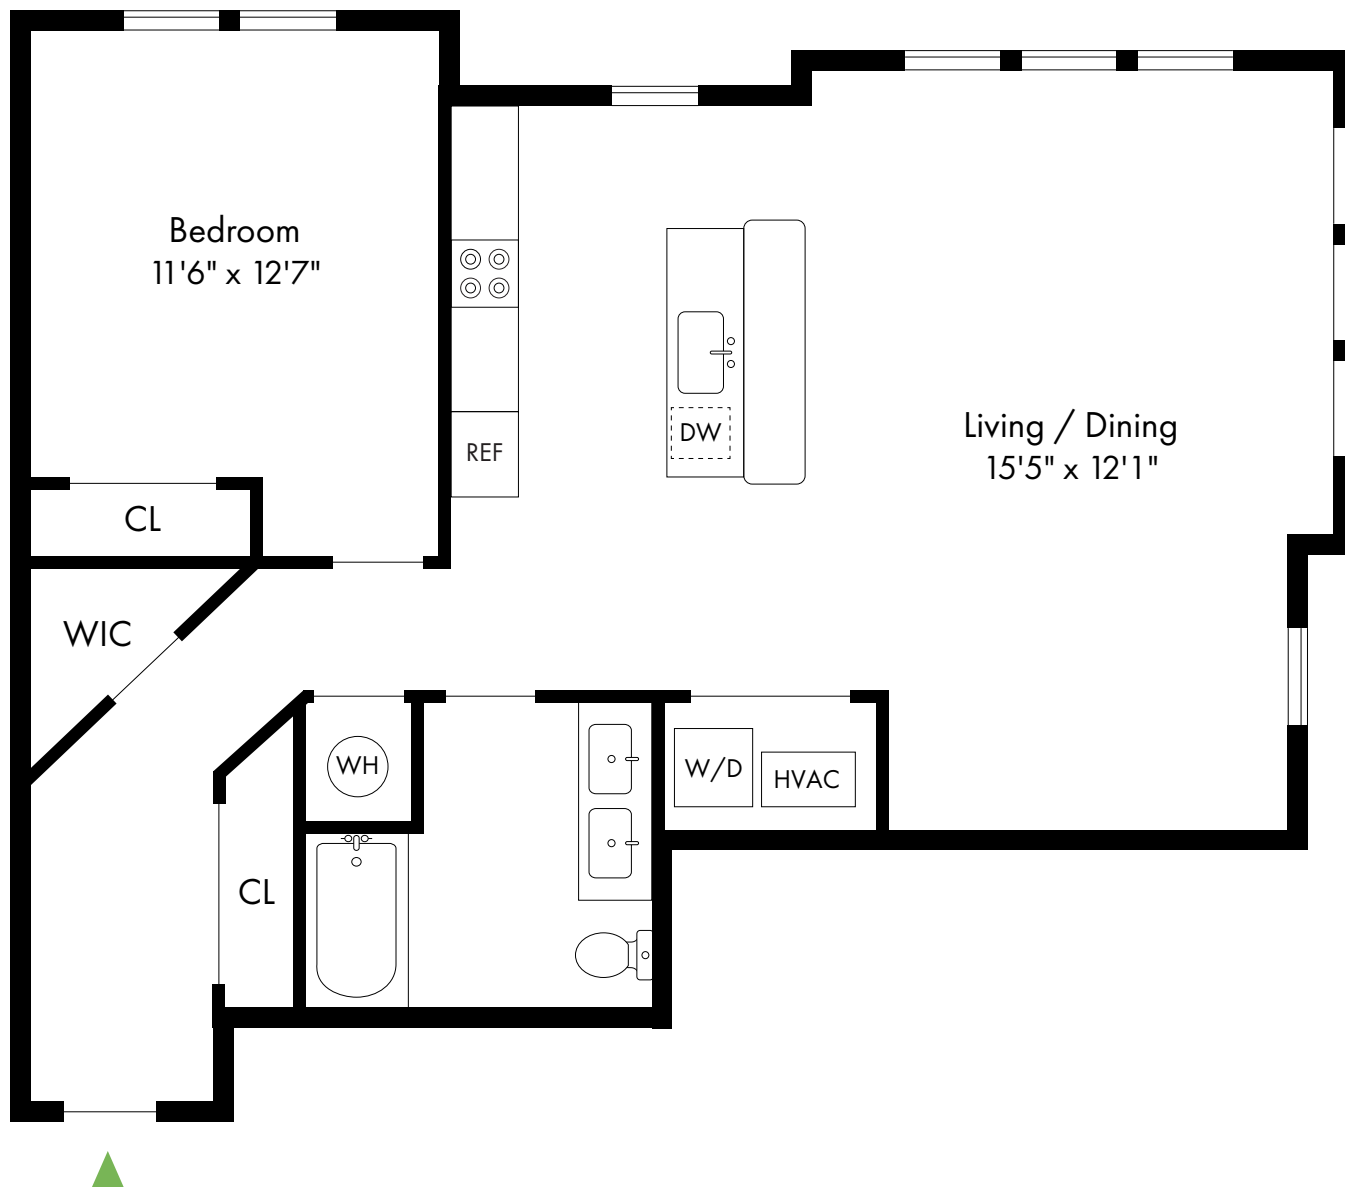

1D

Basking Ridge, NJ

1 Bed, 1.5 Bath | 1,208 SF

908.213.5343

www.EnclaveAtDewyMeadowsNJ.com

The Enclave at Dewy Meadows

1E

Basking Ridge, NJ

1 Bed, 1 Bath | 945 SF

908.213.5343

The Enclave at Dewy Meadows

2A.1

Basking Ridge, NJ

2 Bed, 2 Bath | 1,370 SF

908.213.5343

The Enclave at Dewy Meadows