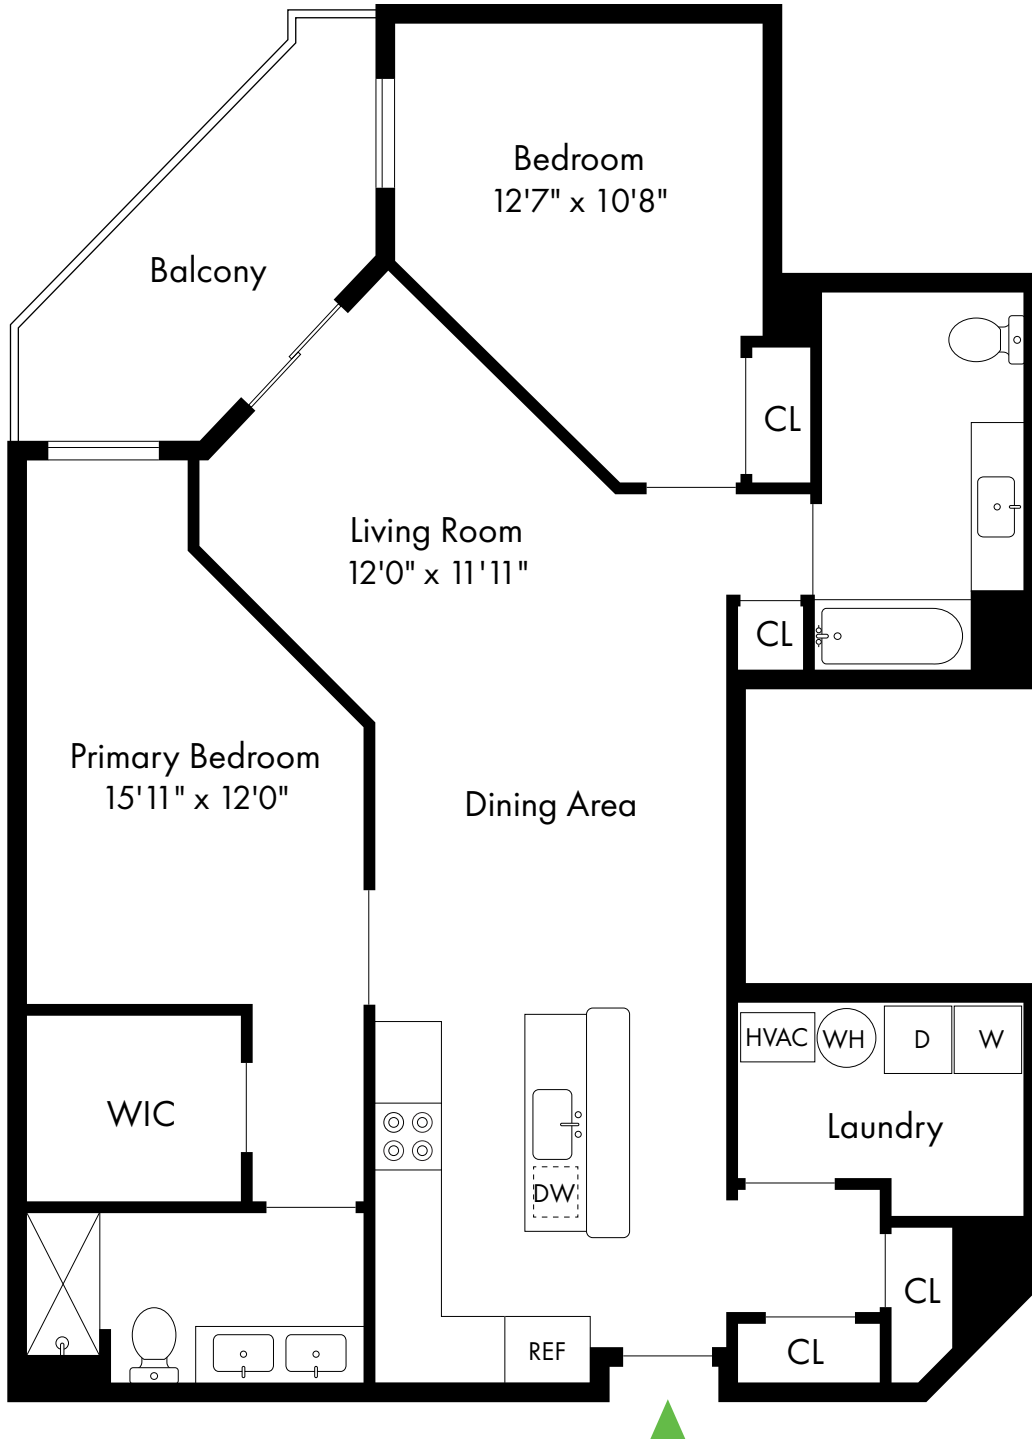

The Enclave at Dewy Meadows

2C.2

Basking Ridge, NJ

2 Bed, 2 Bath | 1,365 SF

908.213.5343

www.EnclaveAtDewyMeadowsNJ.com