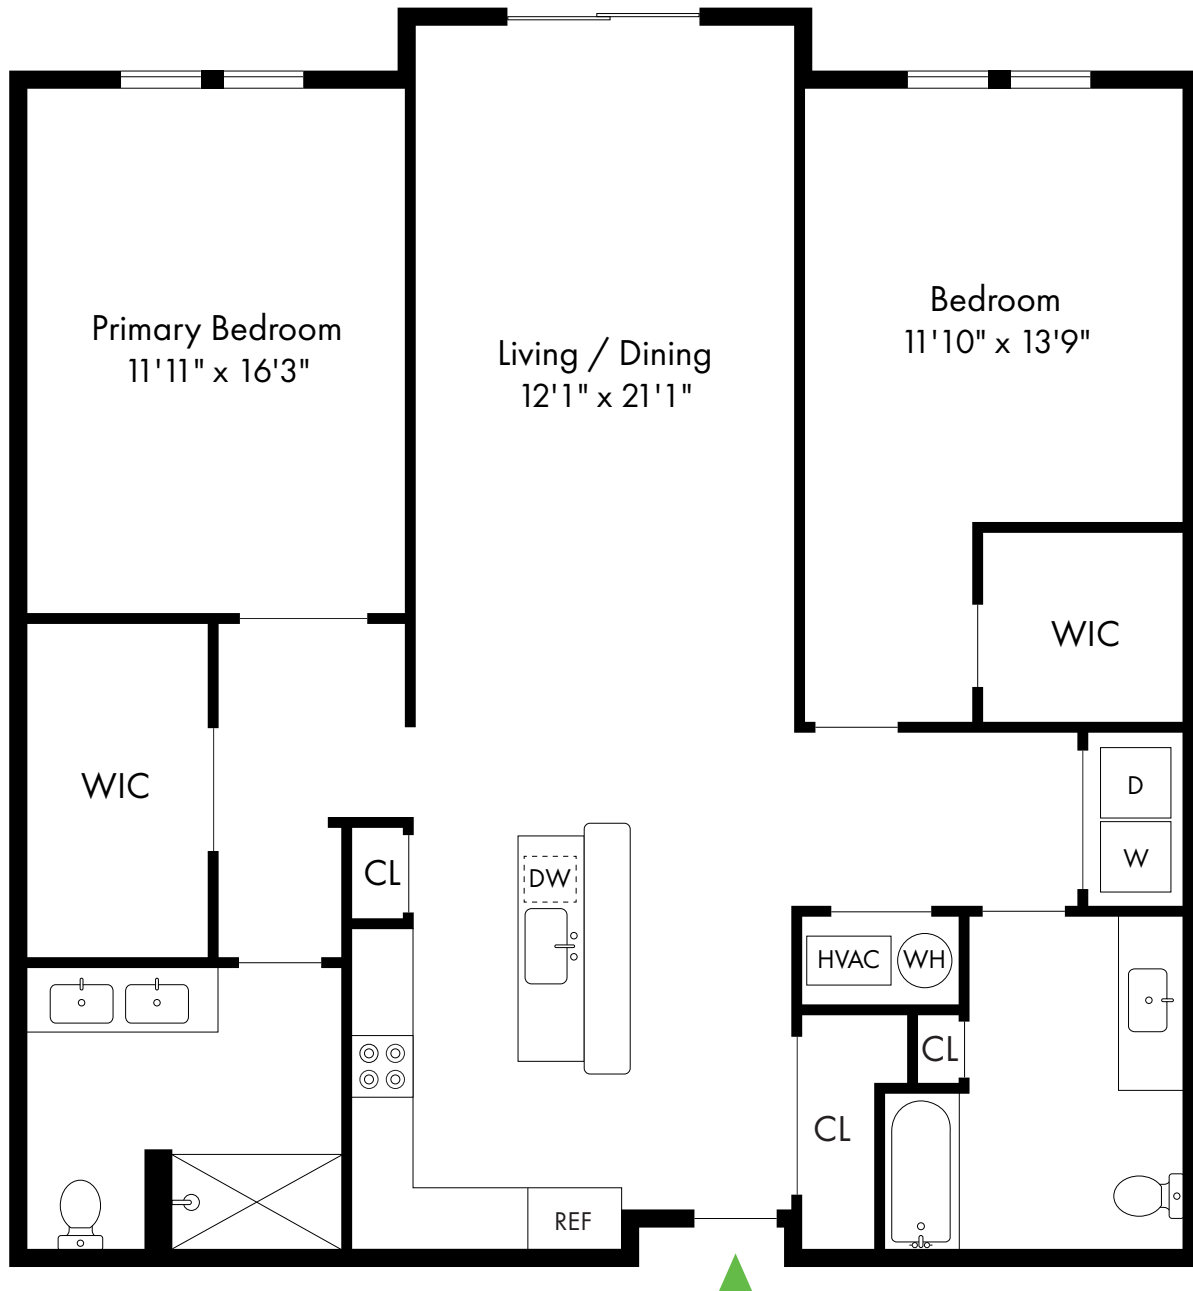

The Enclave at Dewy Meadows

2A-Juliet

Basking Ridge, NJ

2 Bed, 2 Bath | 1,390 SF

908.213.5343