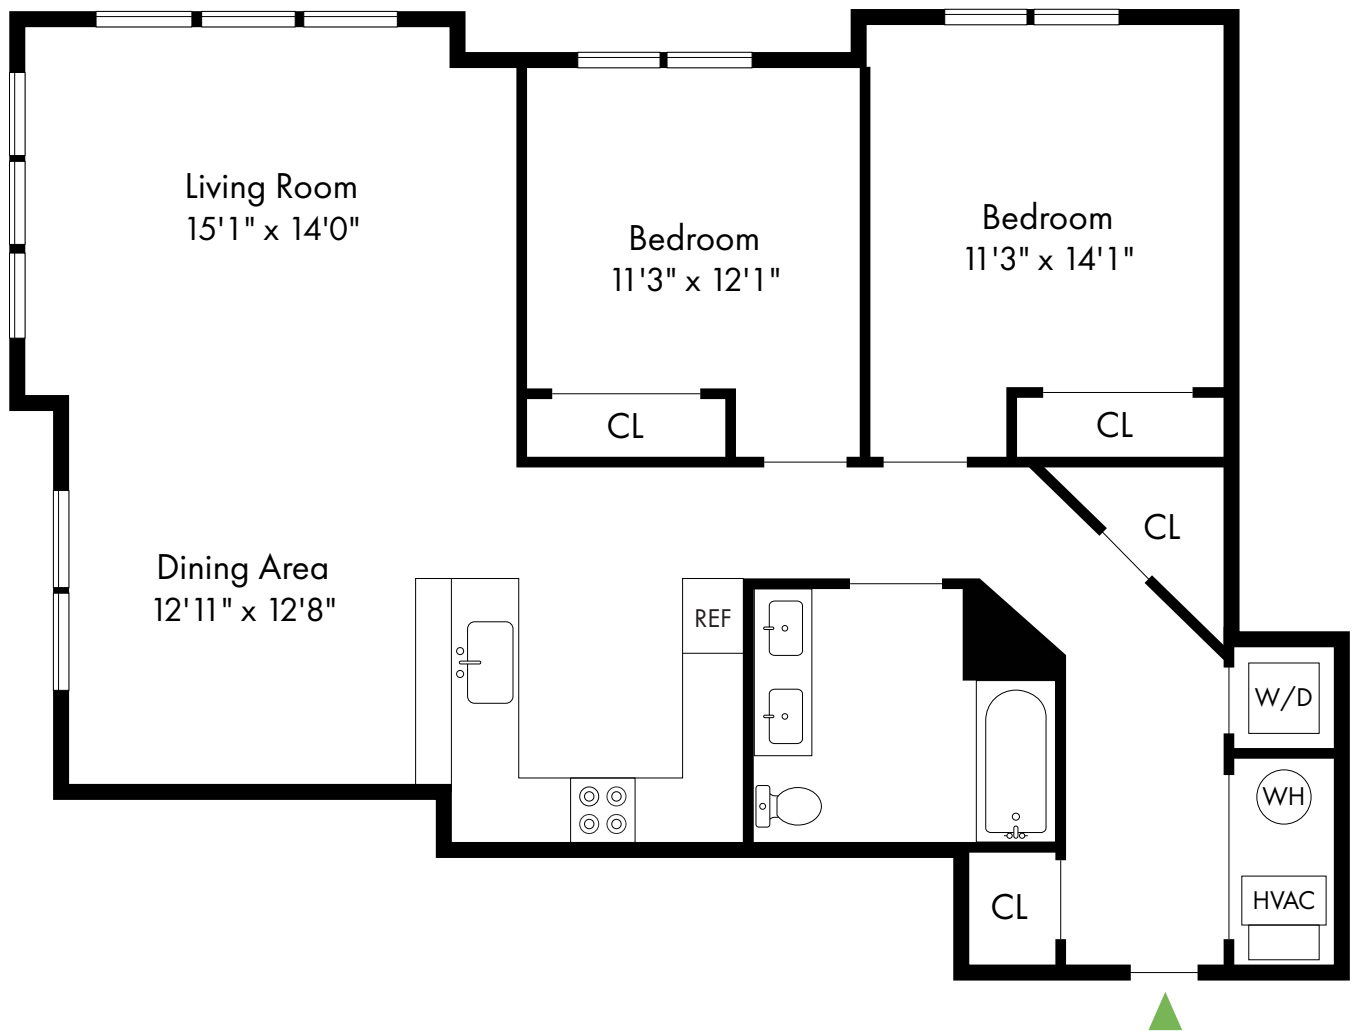

The Enclave at Dewy Meadows

2F

Basking Ridge, NJ

2 Bed, 1 Bath | 1,168 SF