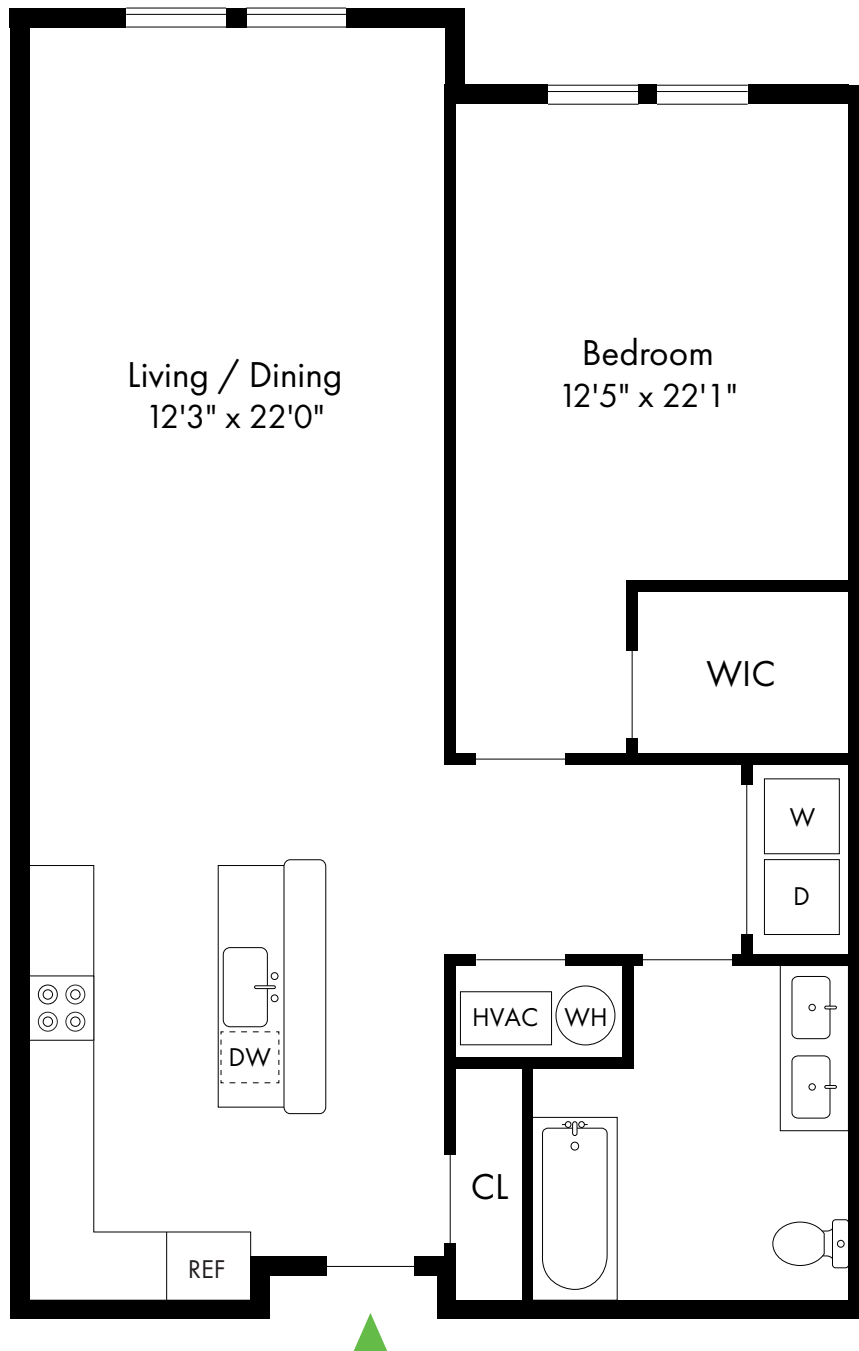

908.213.5343

www.EnclaveAtDewyMeadowsNJ.com

The Enclave at Dewy Meadows

1A-Juliet

Basking Ridge, NJ

1 Bed, 1 Bath | 946 SF

908.213.5343

The Enclave at Dewy Meadows

1D

Basking Ridge, NJ

1 Bed, 1.5 Bath | 1,208 SF

908.213.5343

www.EnclaveAtDewyMeadowsNJ.com

The Enclave at Dewy Meadows

1E

Basking Ridge, NJ