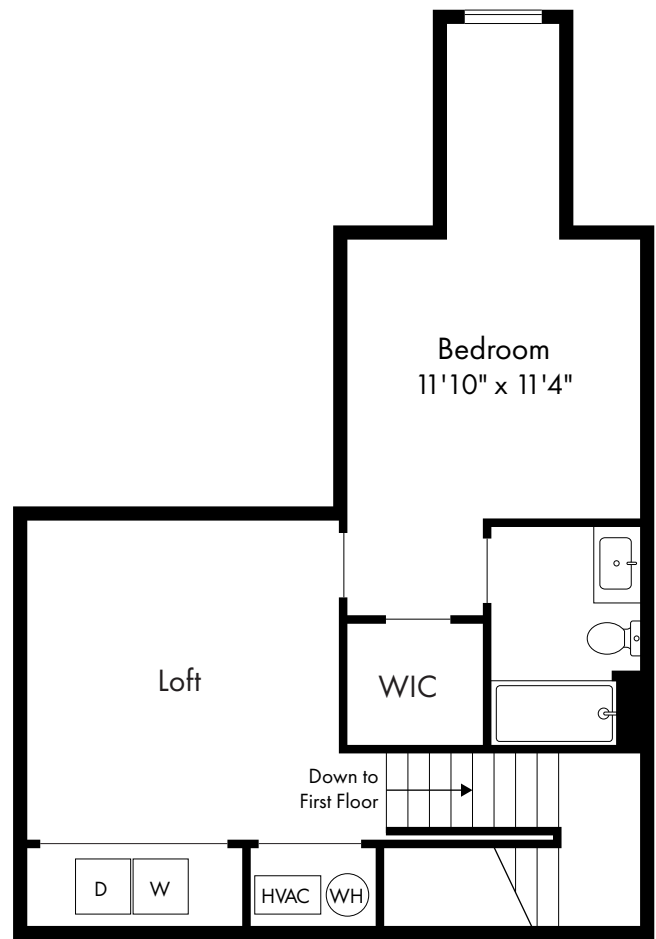

2A

Basking Ridge, NJ

2 Bed, 2 Bath | 1,390 SF

908.213.5343

The Enclave at Dewy Meadows

2A-Loft

Basking Ridge, NJ

2 Bed, 2 Bath | 1,503 SF

First Floor

Second Floor

The Enclave at Dewy Meadows

2A-Juliet

Basking Ridge, NJ

2 Bed, 2 Bath | 1,390 SF

908.213.5343

The Enclave at Dewy Meadows