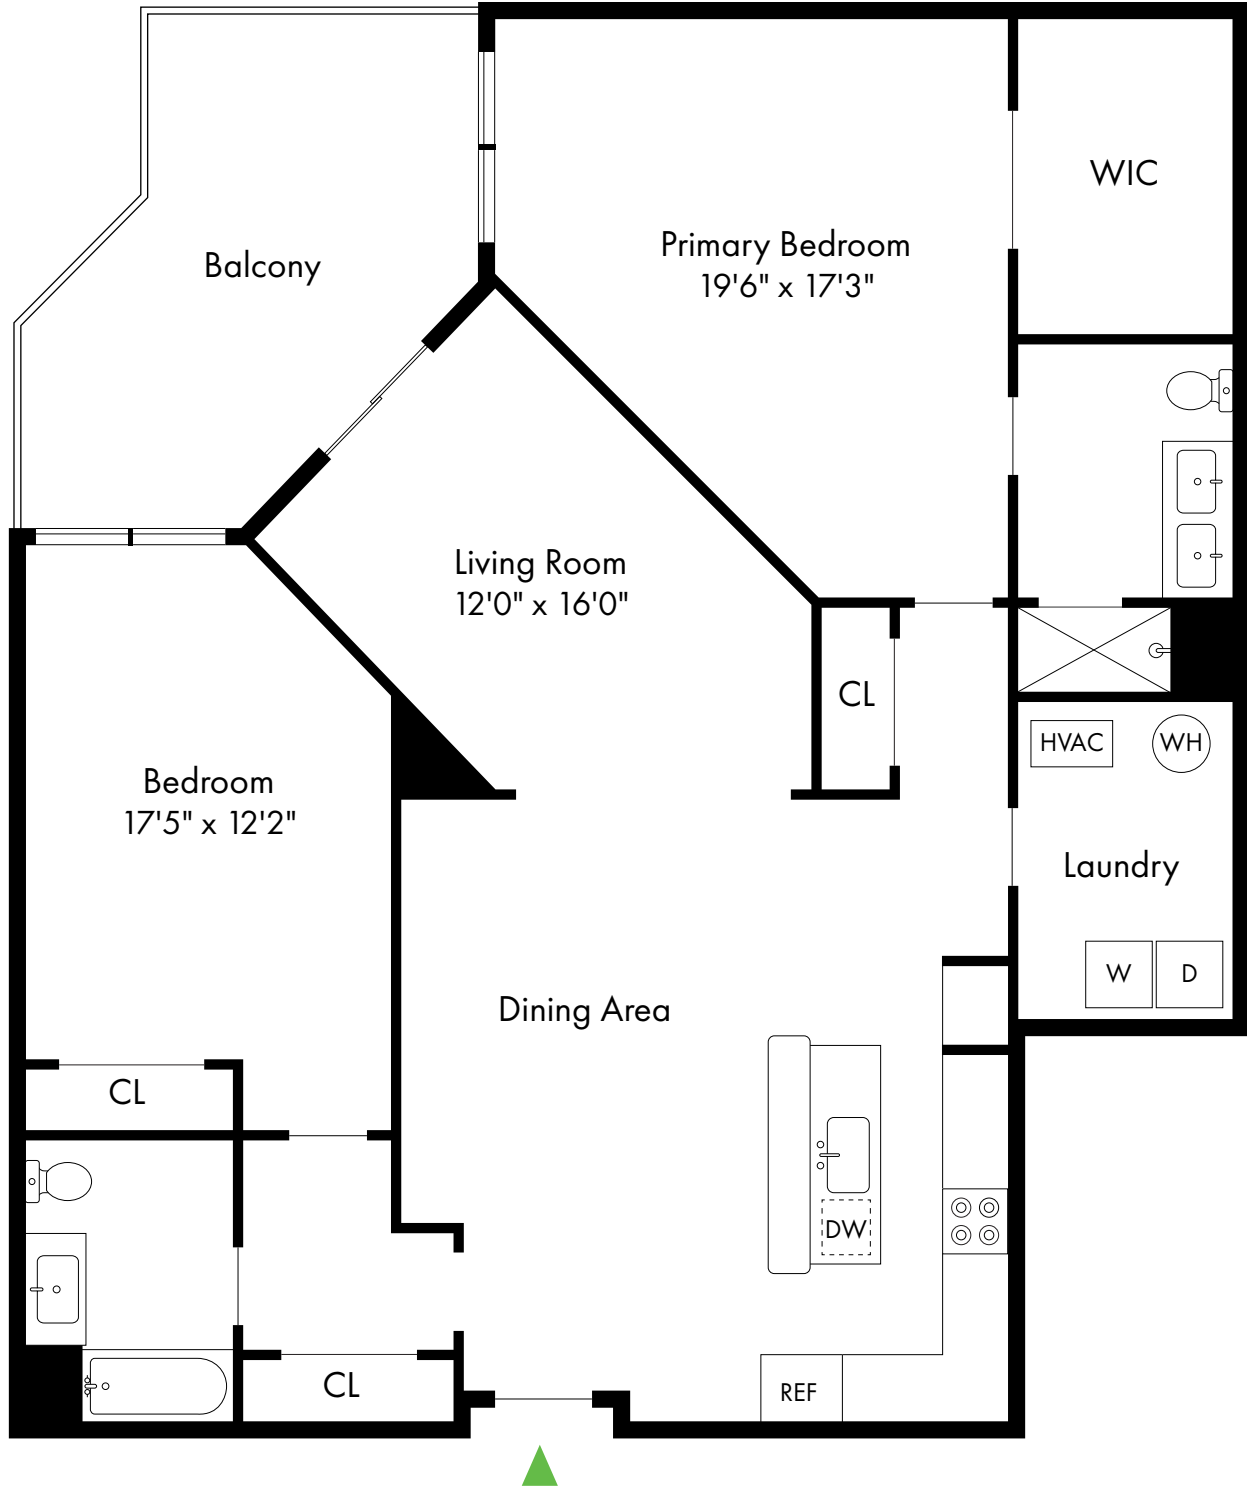

The Enclave at Dewy Meadows

2E

Basking Ridge, NJ

2 Bed, 2 Bath | 1,617 SF

908.213.5343

www.EnclaveAtDewyMeadowsNJ.com