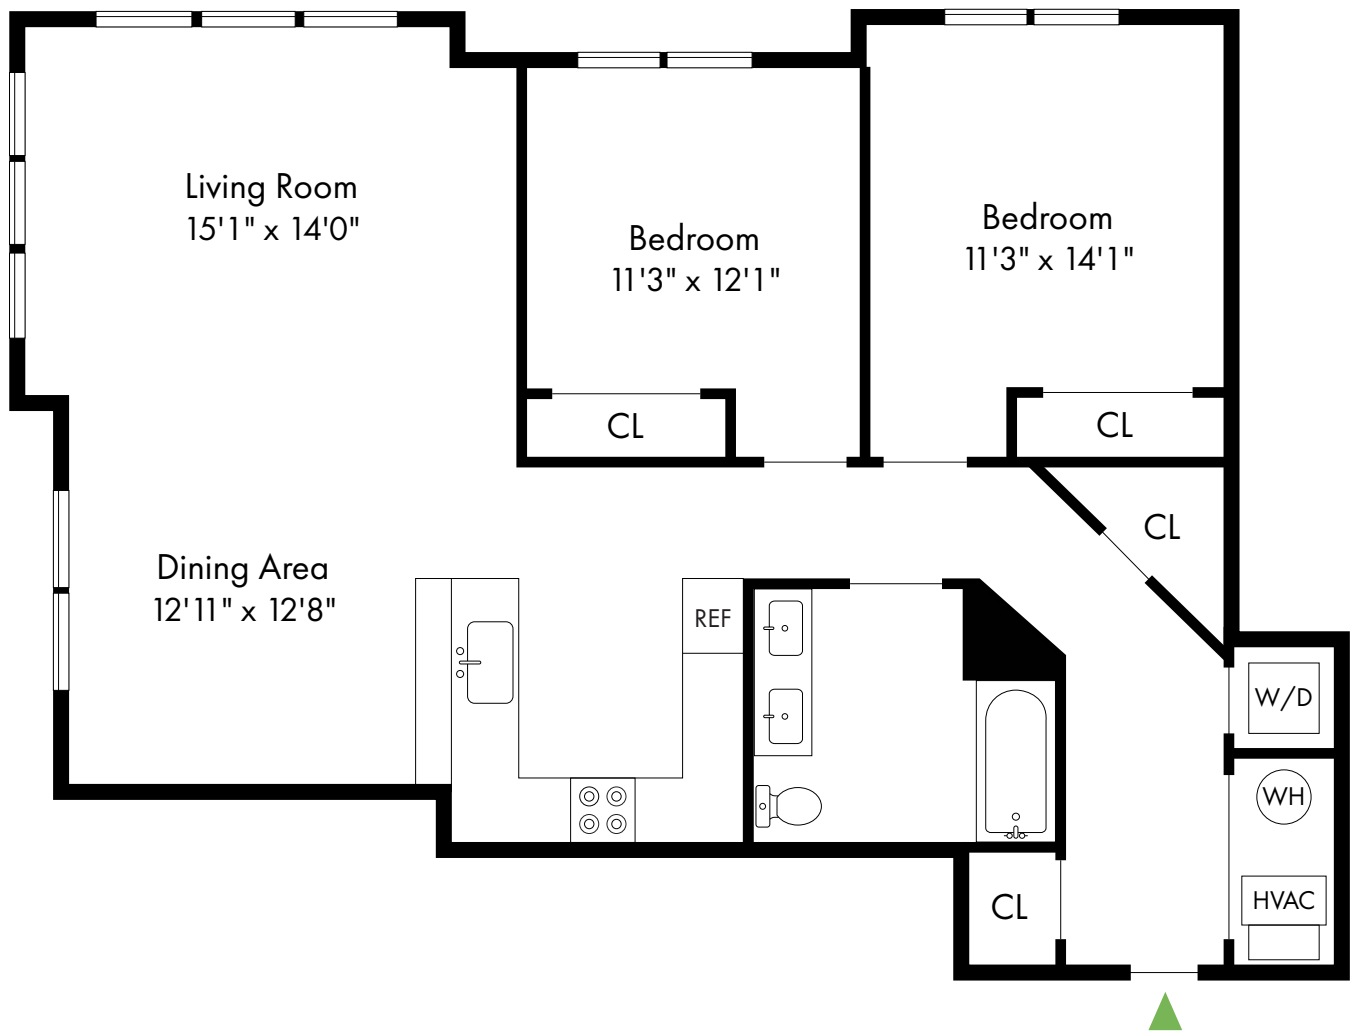

The Enclave at Dewy Meadows

2F

Basking Ridge, NJ

2 Bed, 1 Bath | 1,168 SF

908.213.5343

www.EnclaveAtDewyMeadowsNJ.com