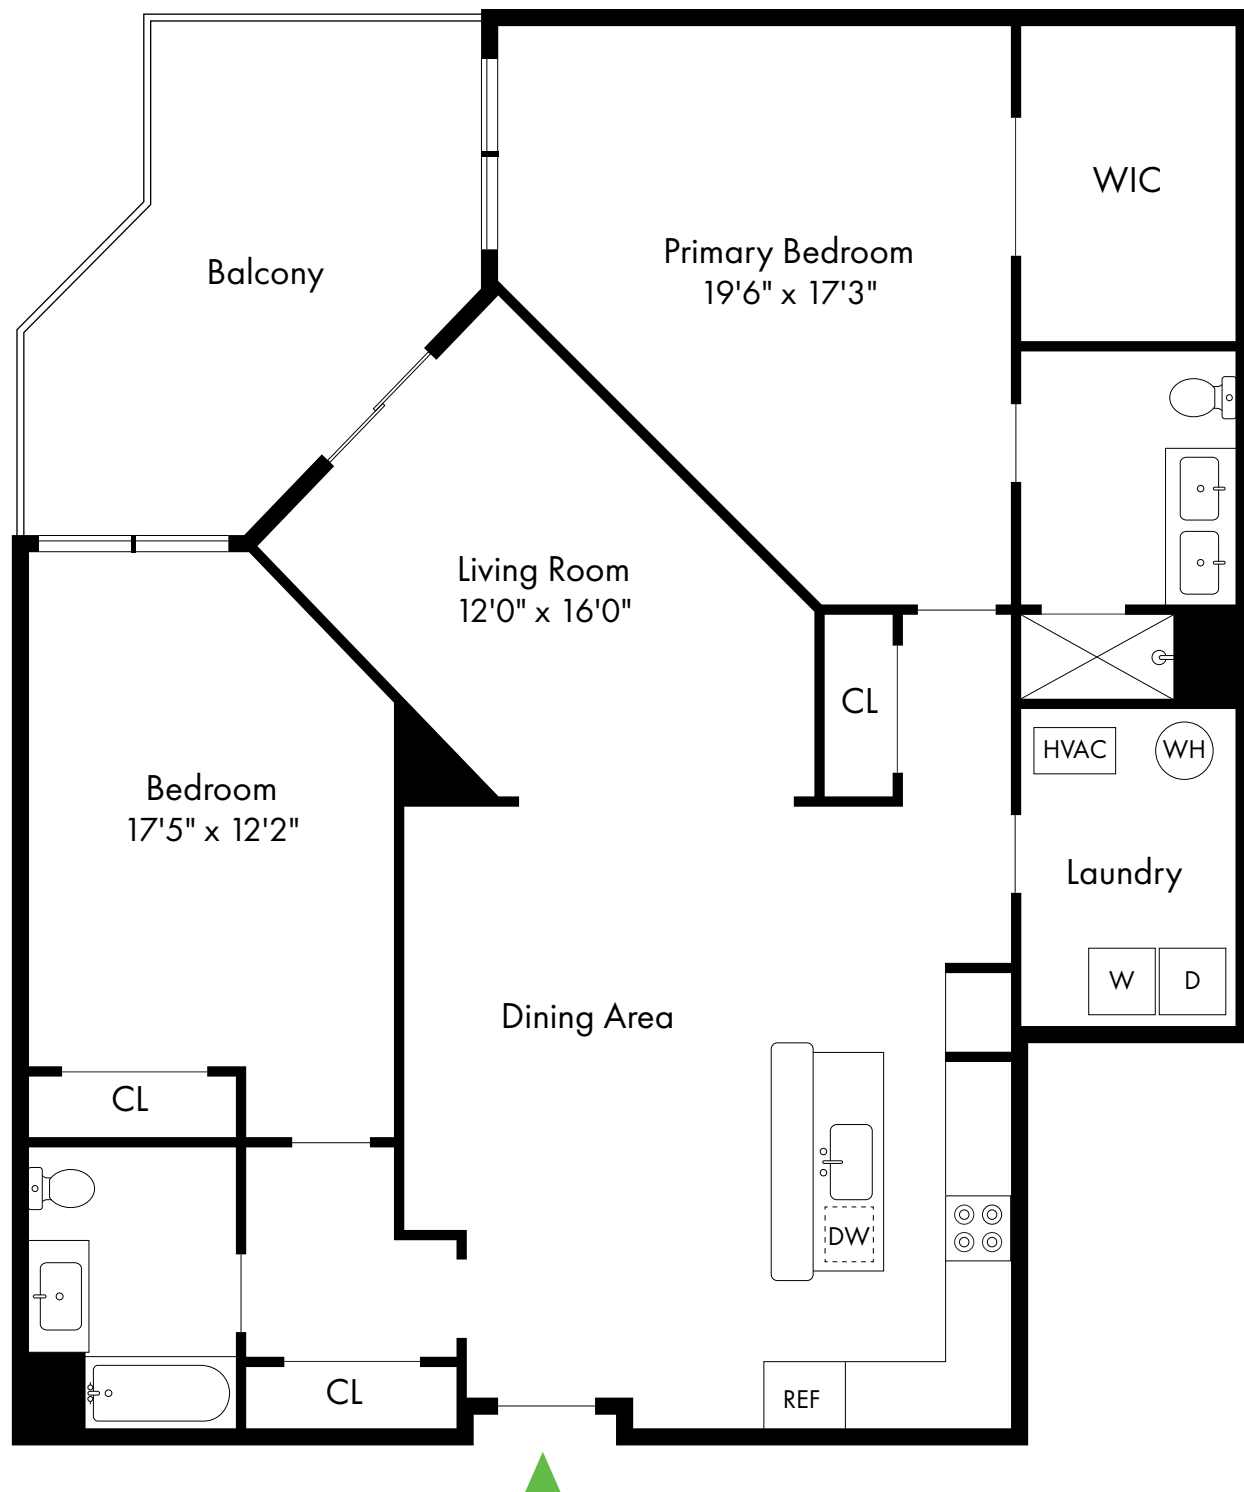

The Enclave at Dewy Meadows

2E

Basking Ridge, NJ

2 Bed, 2 Bath | 1,617 SF

908.213.5343