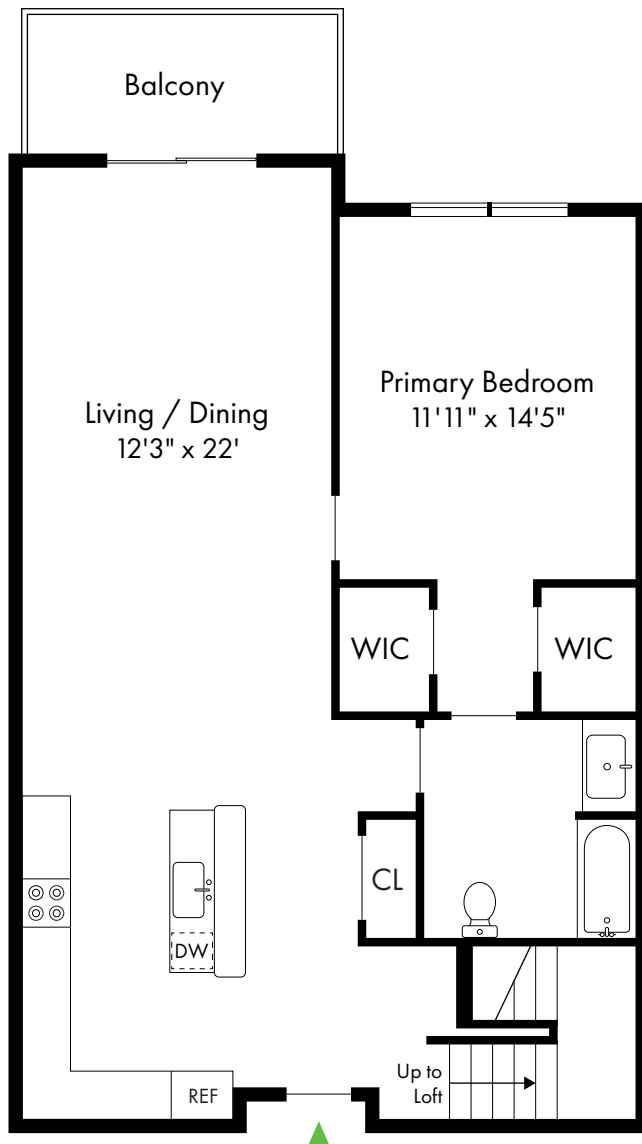

2A

Basking Ridge, NJ

2 Bed, 2 Bath | 1,390 SF

908.213.5343

The Enclave at Dewy Meadows

2A-Loft

Basking Ridge, NJ

2 Bed, 2 Bath | 1,503 SF

First Floor

Second Floor

The Enclave at Dewy Meadows

2A-Juliet

Basking Ridge, NJ

2 Bed, 2 Bath | 1,390 SF

908.213.5343

The Enclave at Dewy Meadows