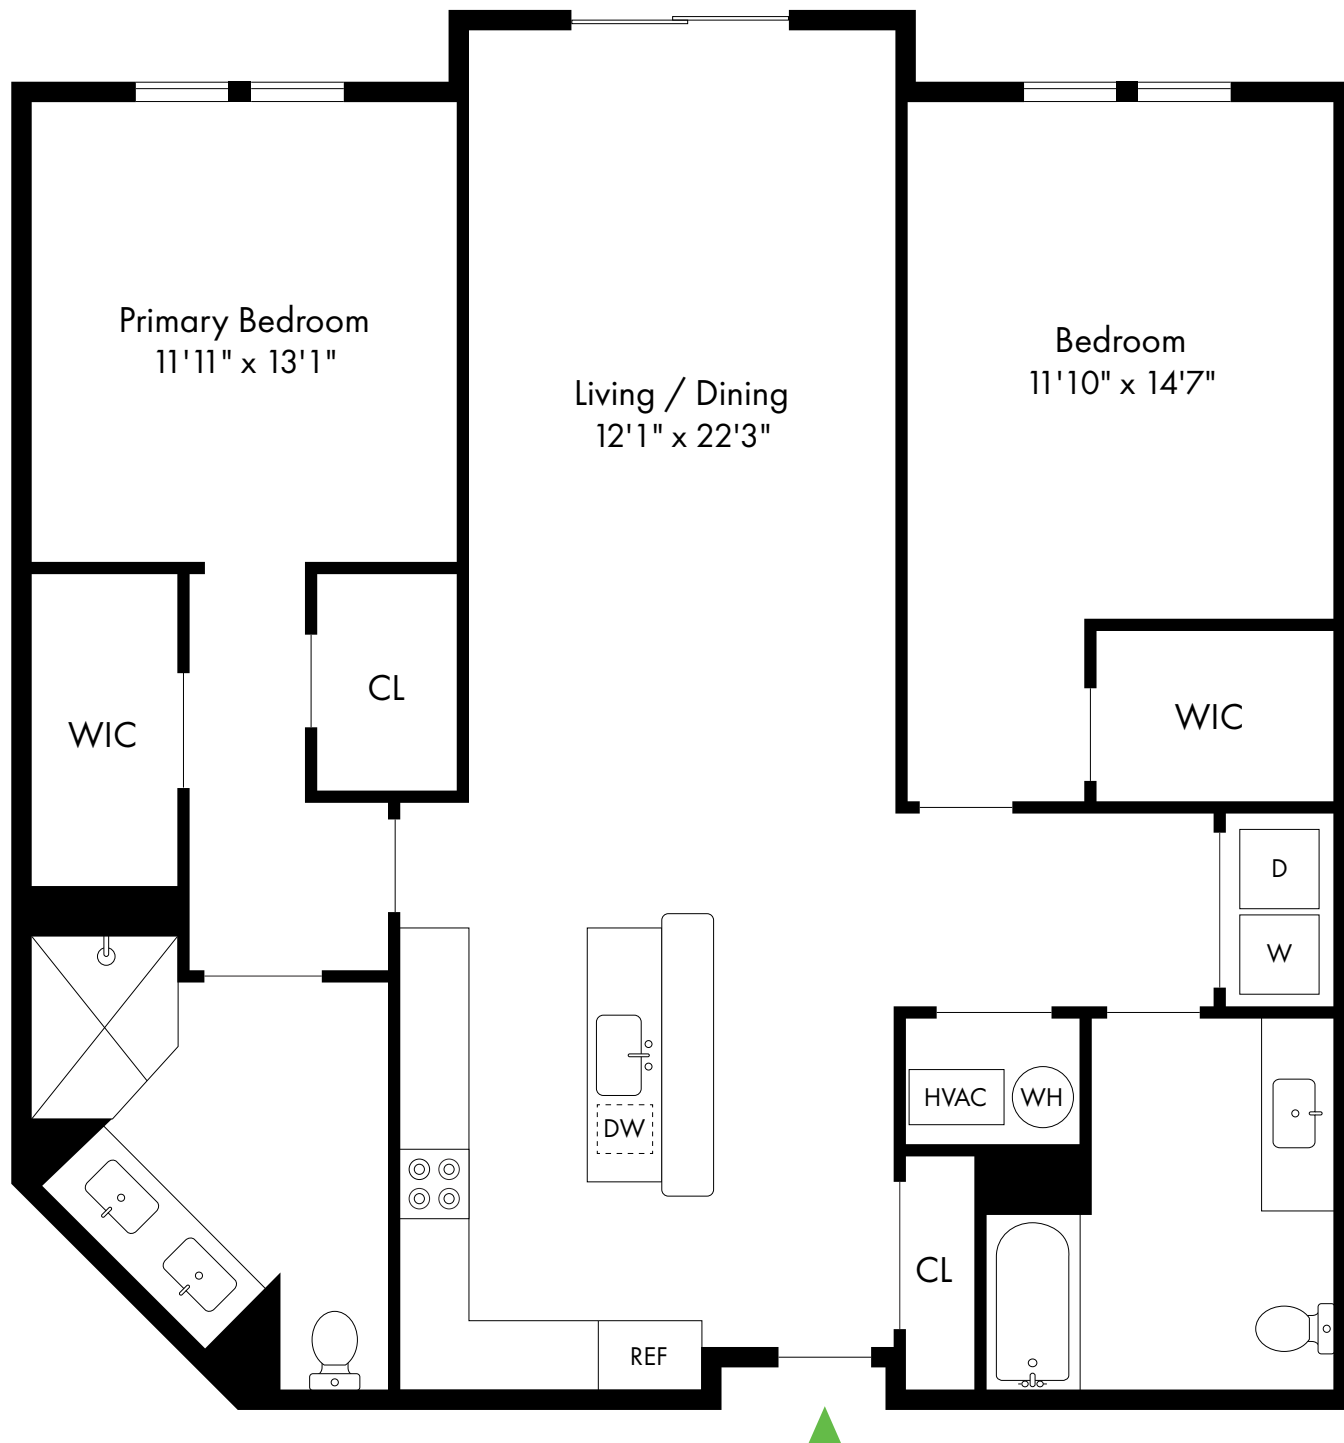

The Enclave at Dewy Meadows

2A.1

Basking Ridge, NJ

2 Bed, 2 Bath | 1,370 SF

908.213.5343