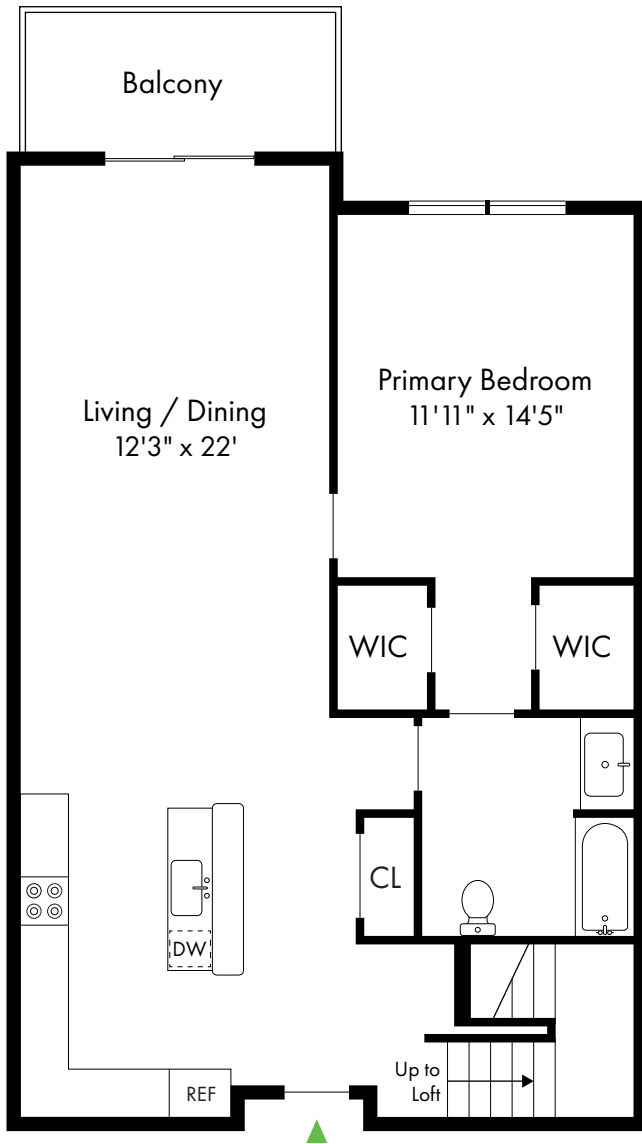

# The Enclave at Dewy Meadows

2A

Basking Ridge, NJ

2 Bed, 2 Bath | 1,390 SF

908.213.5343

[www.EnclaveAtDewyMeadowsNJ.com](http://www.EnclaveAtDewyMeadowsNJ.com)

# The Enclave at Dewy Meadows

2A-Loft

Basking Ridge, NJ

2 Bed, 2 Bath | 1,503 SF

First Floor

Second Floor