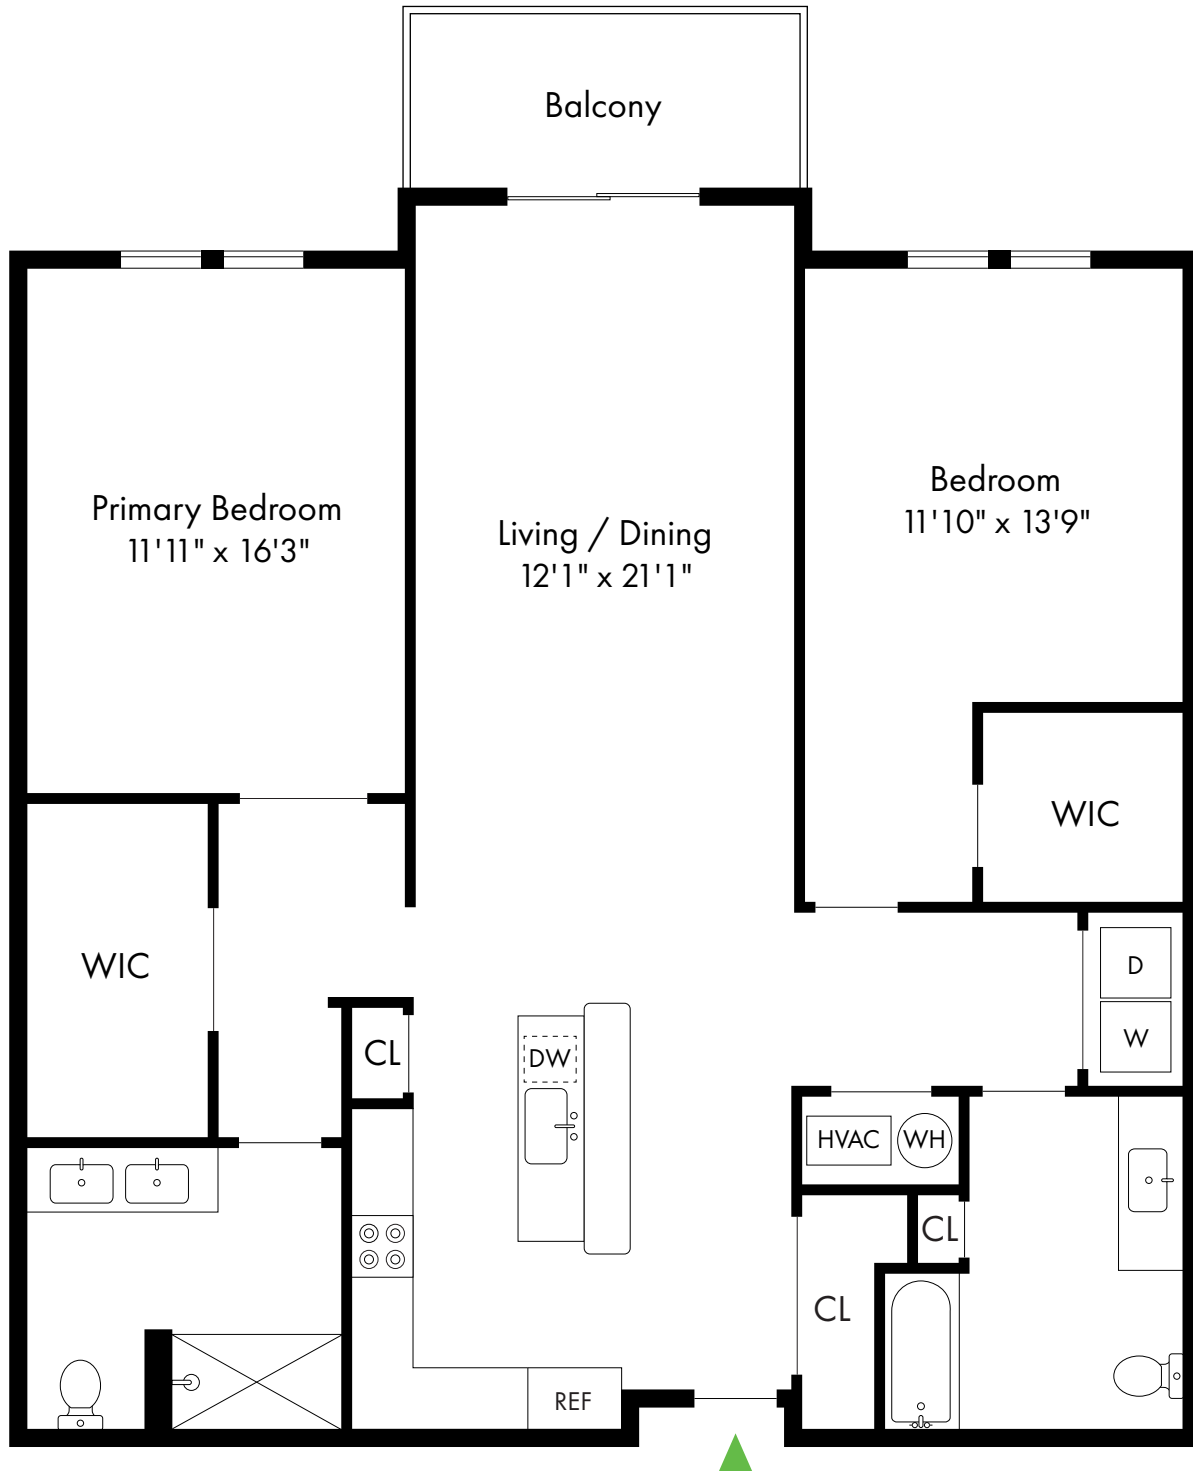

1 Bed, 1 Bath | 945 SF

908.213.5343

The Enclave at Dewy Meadows

2A.1

Basking Ridge, NJ

2 Bed, 2 Bath | 1,370 SF

908.213.5343

The Enclave at Dewy Meadows

2A

Basking Ridge, NJ

2 Bed, 2 Bath | 1,390 SF

908.213.5343

The Enclave at Dewy Meadows

2A-Loft

Basking Ridge, NJ

2 Bed, 2 Bath | 1,503 SF