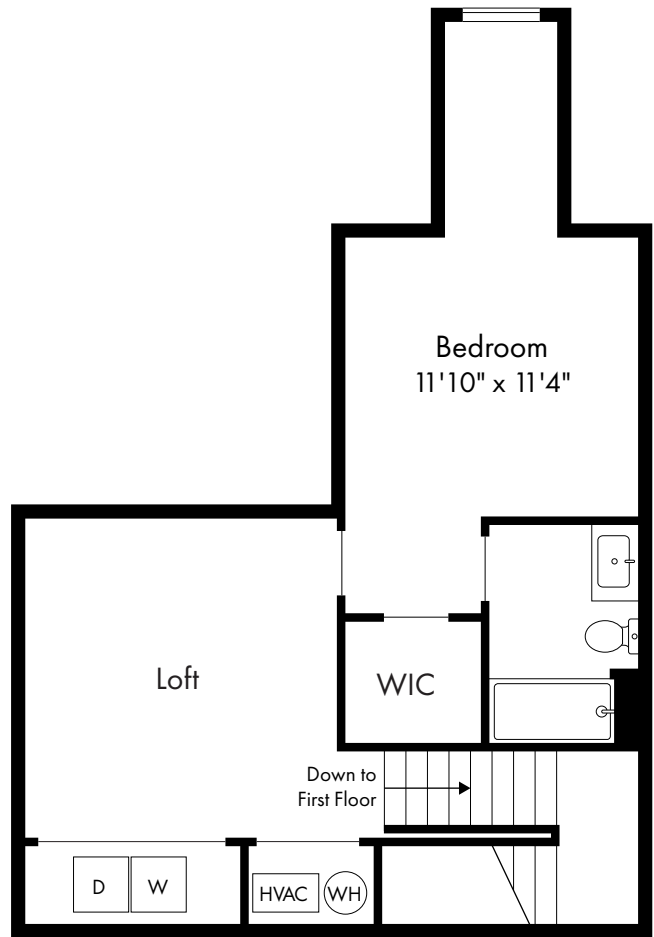

# The Enclave at Dewy Meadows

2A-Loft

Basking Ridge, NJ

2 Bed, 2 Bath | 1,503 SF

First Floor

Second Floor