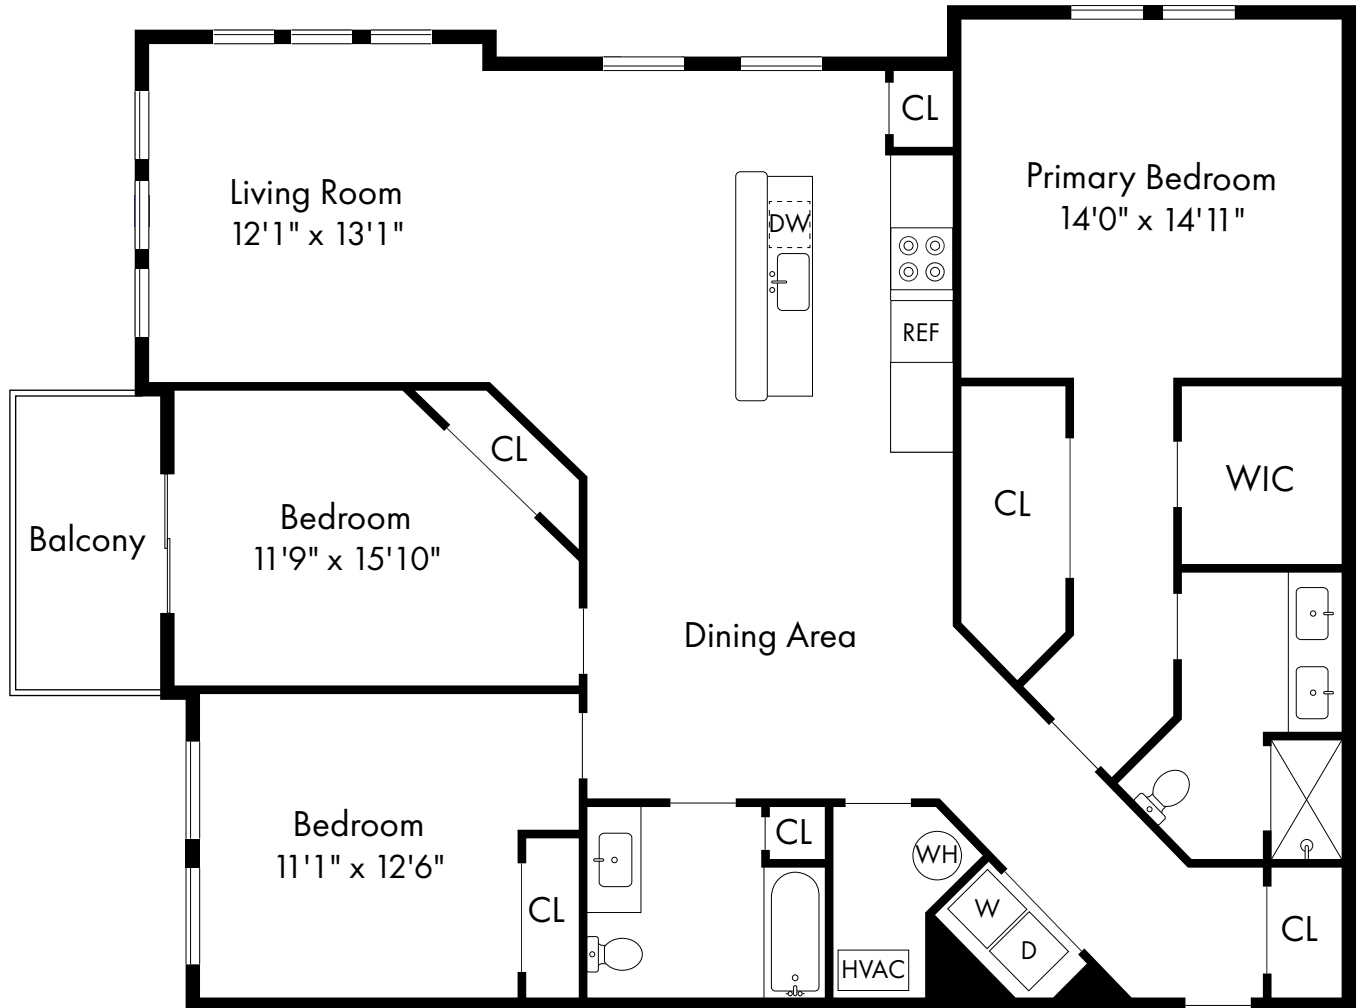

The Enclave at Dewy Meadows

3A

Basking Ridge, NJ

3 Bed, 2 Bath | 1,758 SF

908.213.5343

www.EnclaveAtDewyMeadowsNJ.com