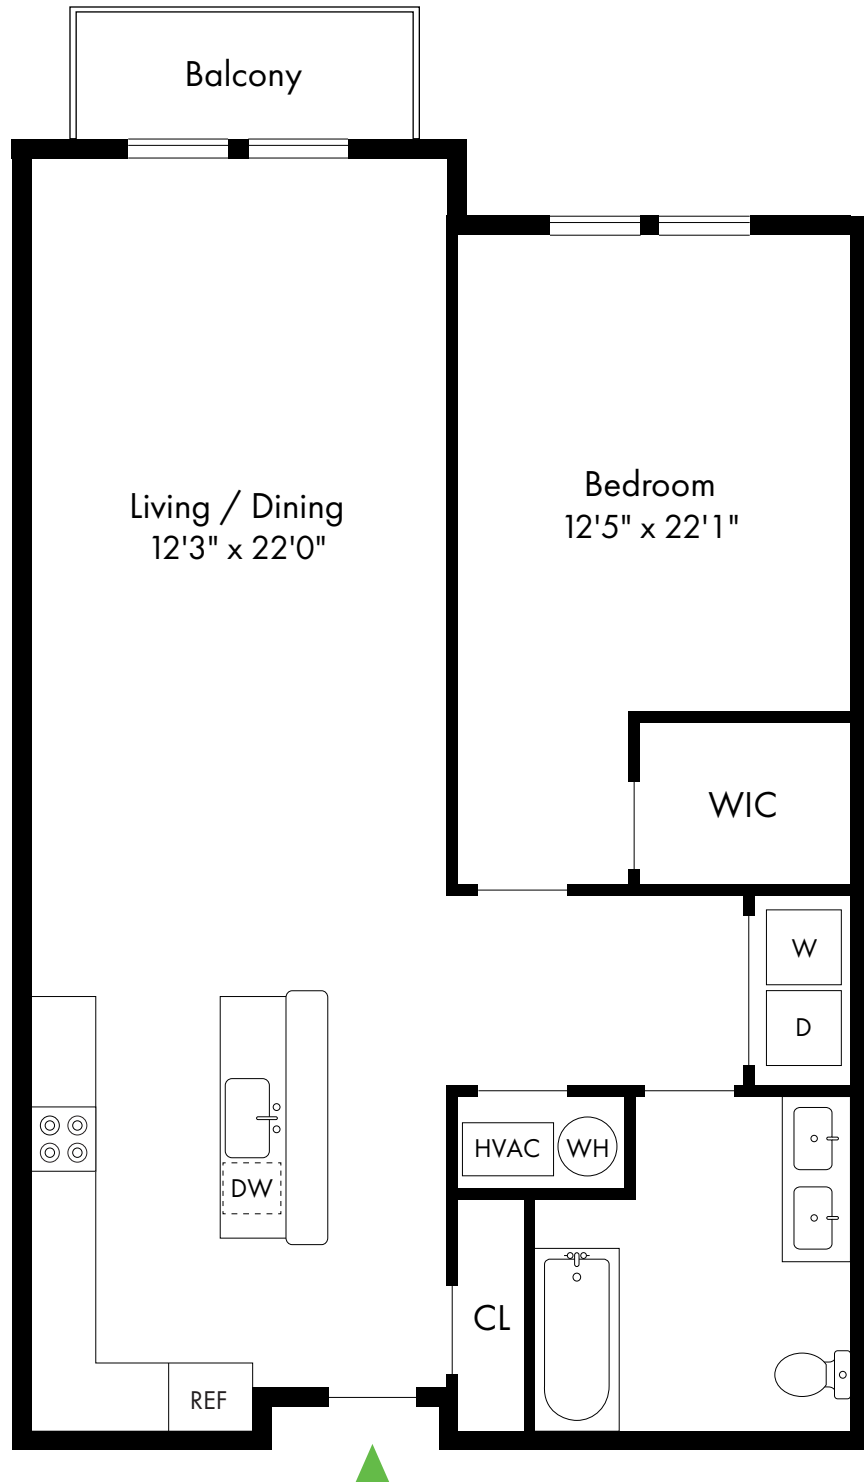

908.213.5343

www.EnclaveAtDewyMeadowsNJ.com

The Enclave at Dewy Meadows

1A-Juliet

Basking Ridge, NJ

1 Bed, 1 Bath | 946 SF

908.213.5343

The Enclave at Dewy Meadows