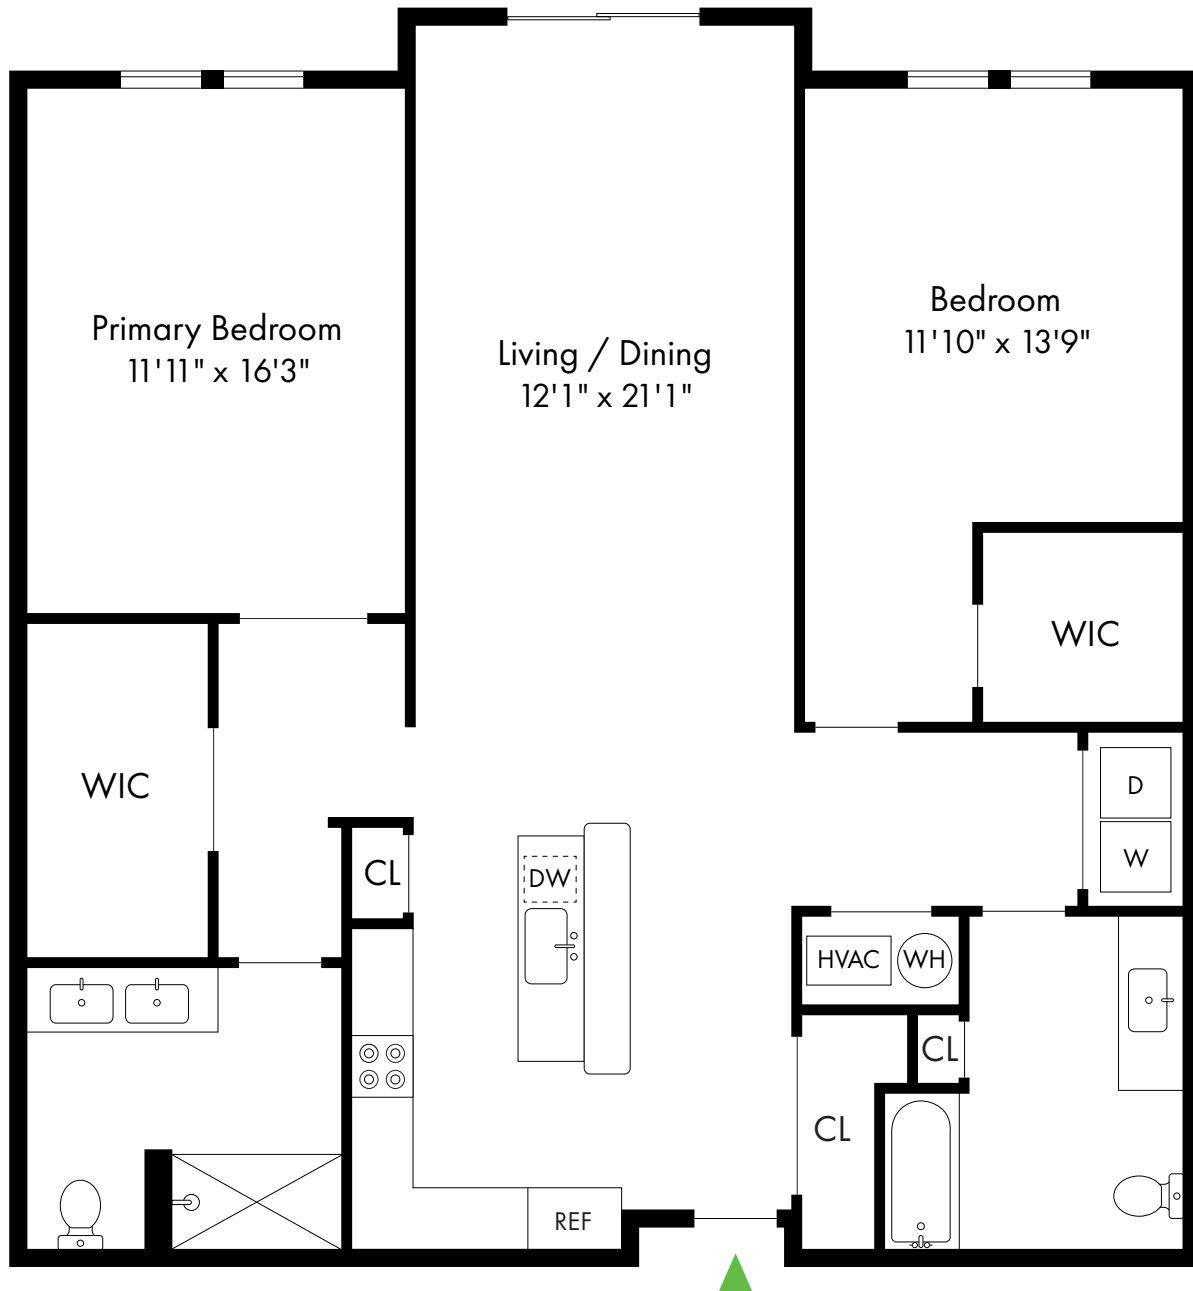

First Floor

Second Floor

The Enclave at Dewy Meadows

2A-Juliet

Basking Ridge, NJ

2 Bed, 2 Bath | 1,390 SF

908.213.5343

The Enclave at Dewy Meadows