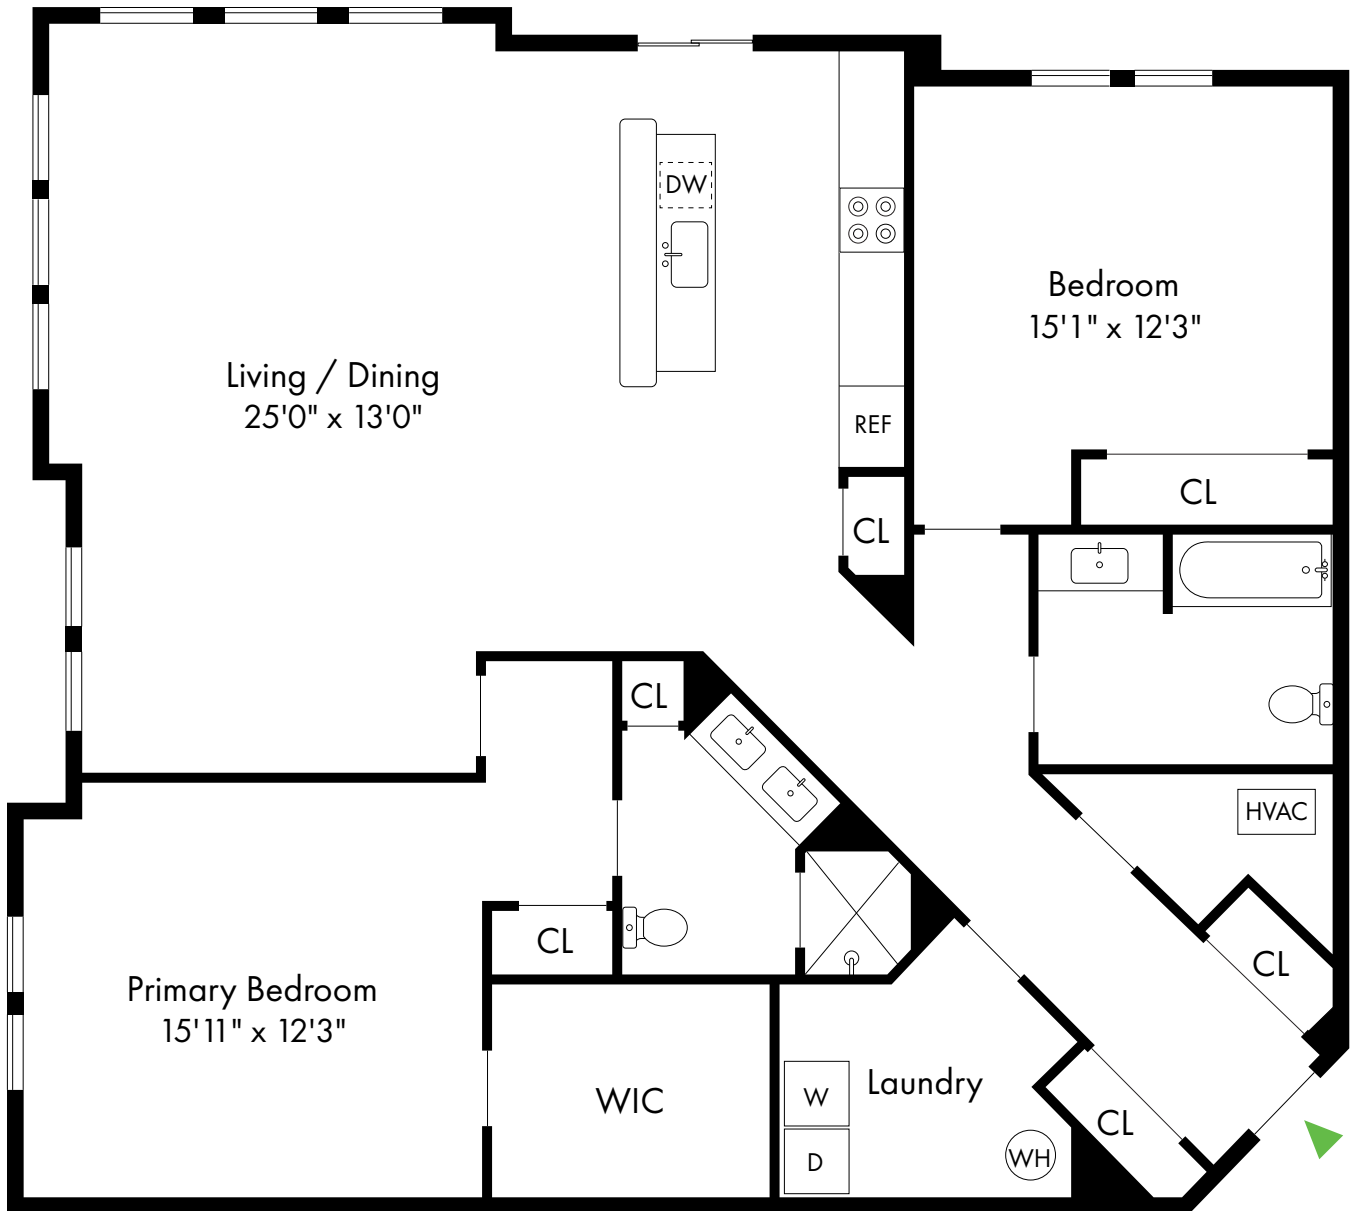

The Enclave at Dewy Meadows

2B

Basking Ridge, NJ

2 Bed, 2 Bath | 1,613 SF

908.213.5343