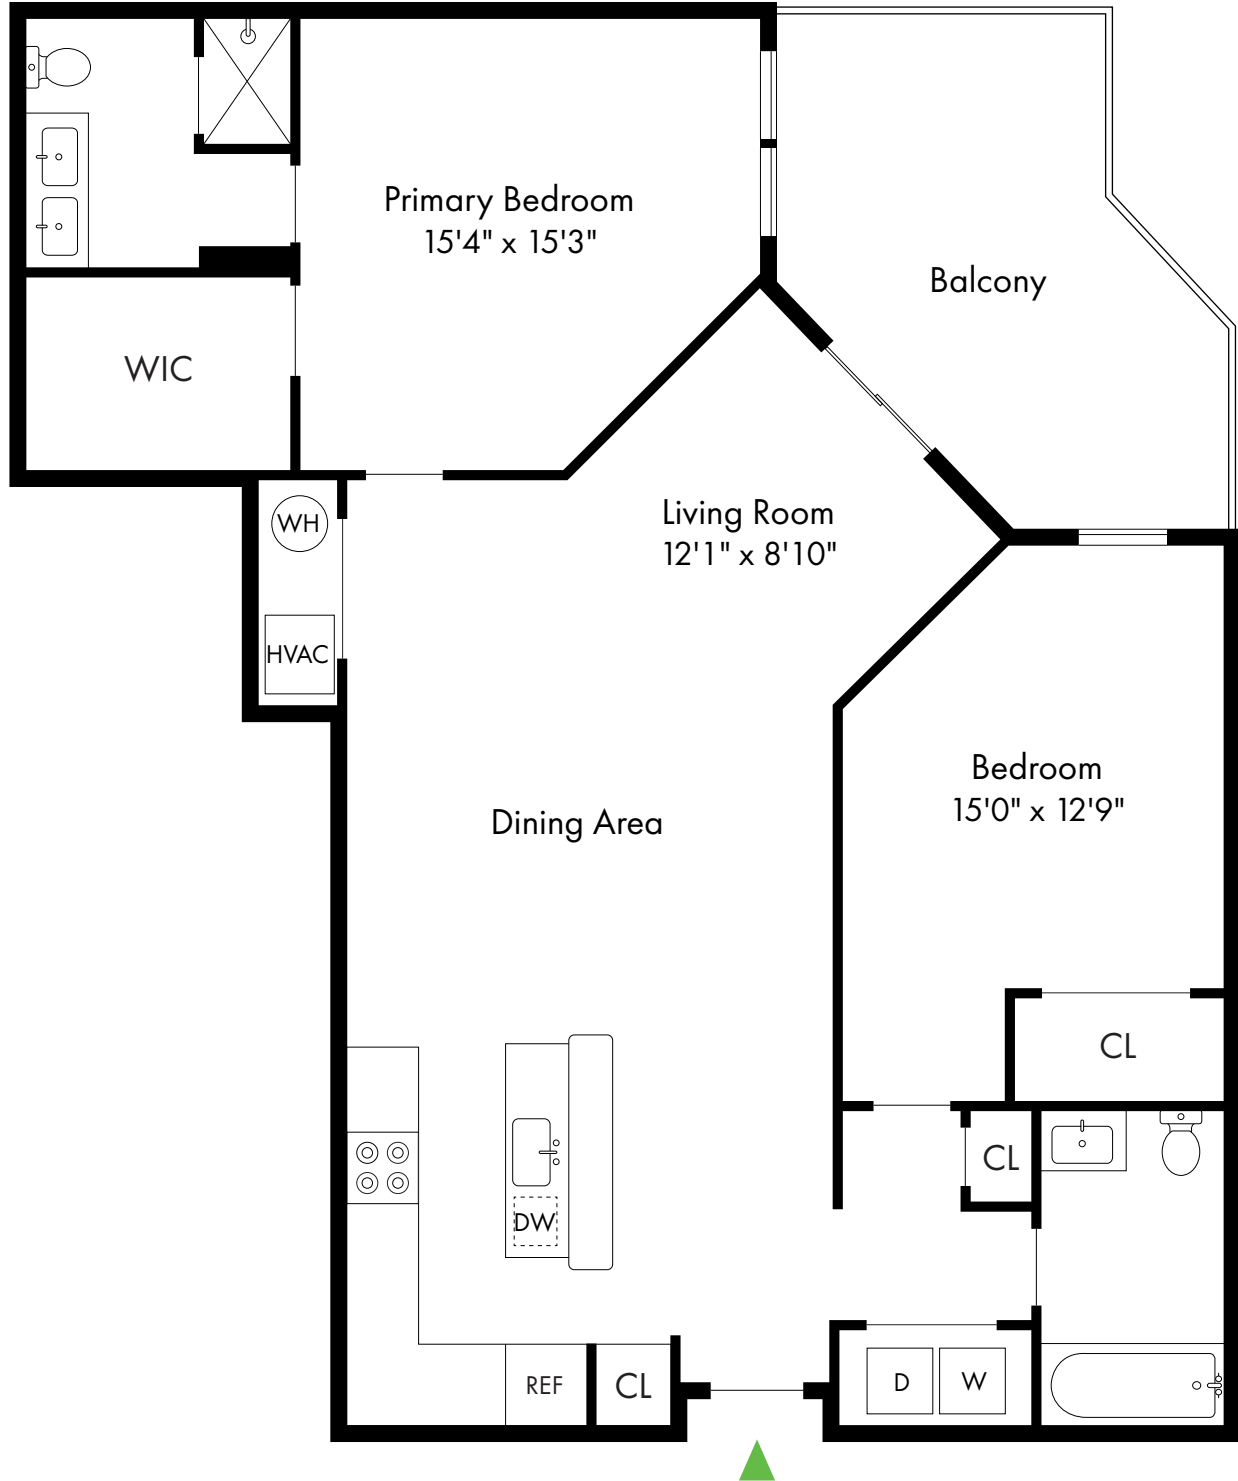

The Enclave at Dewy Meadows

2C.1

Basking Ridge, NJ

2 Bed, 2 Bath | 1,395 SF

908.213.5343

www.EnclaveAtDewyMeadowsNJ.com