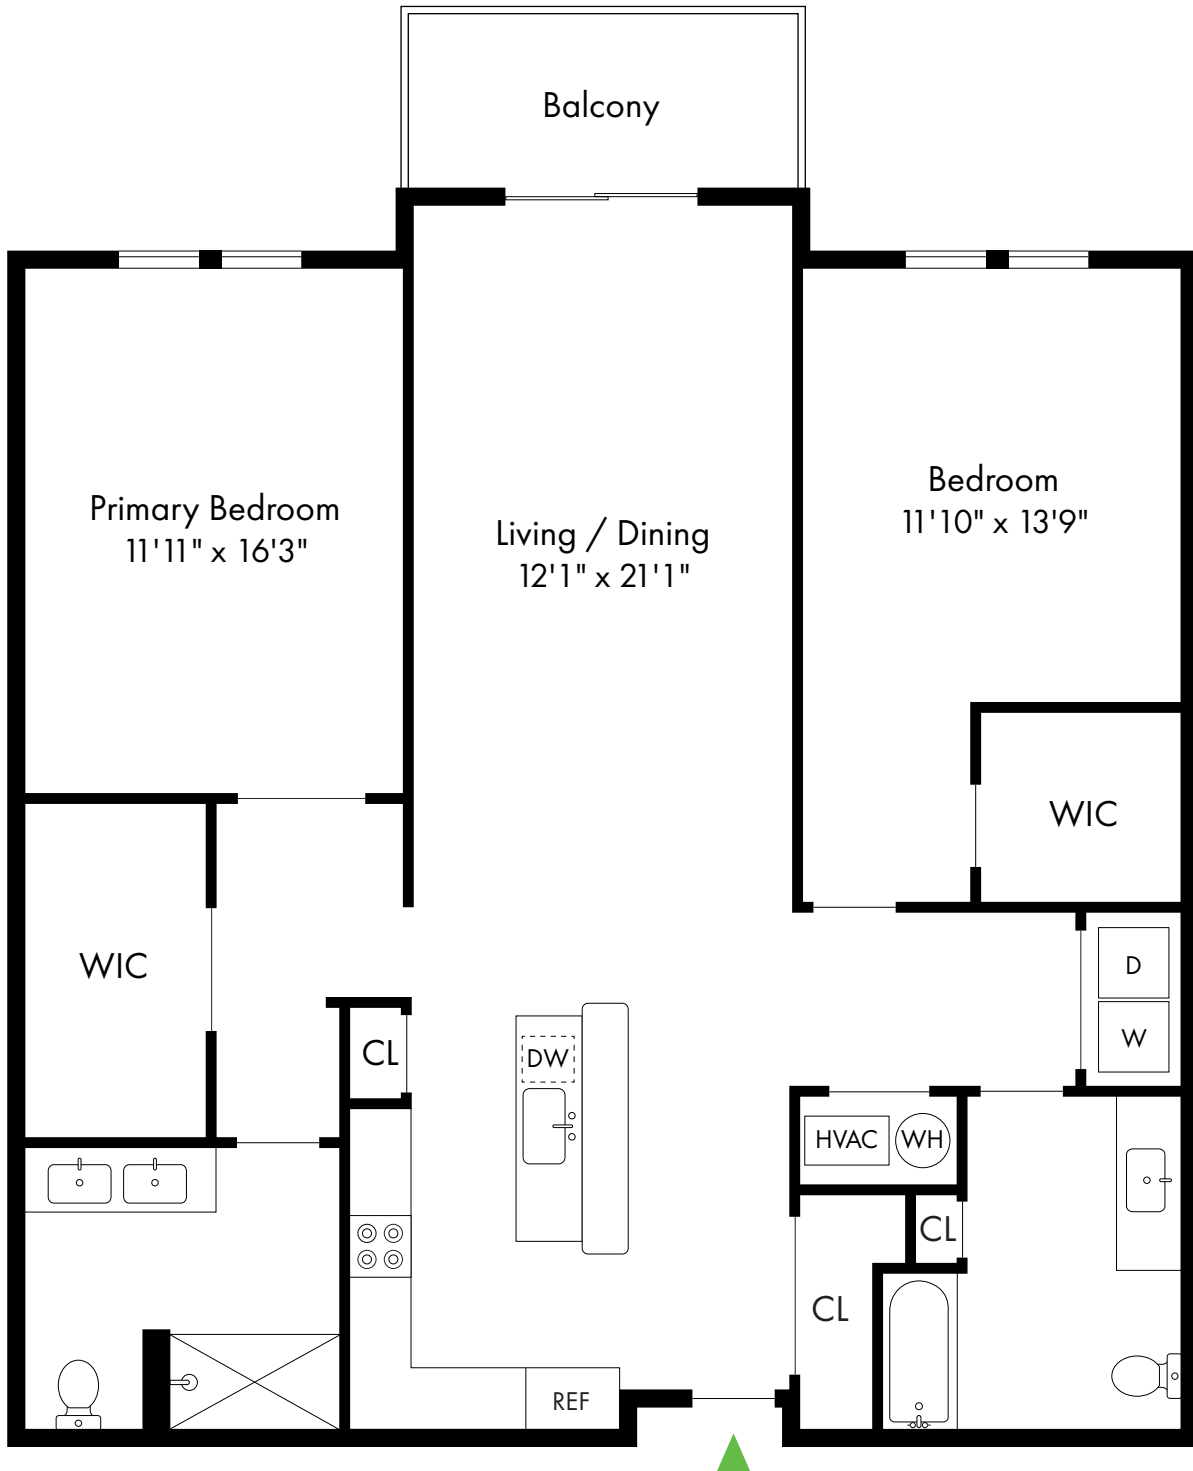

The Enclave at Dewy Meadows

2A

Basking Ridge, NJ

2 Bed, 2 Bath | 1,390 SF

908.213.5343

www.EnclaveAtDewyMeadowsNJ.com