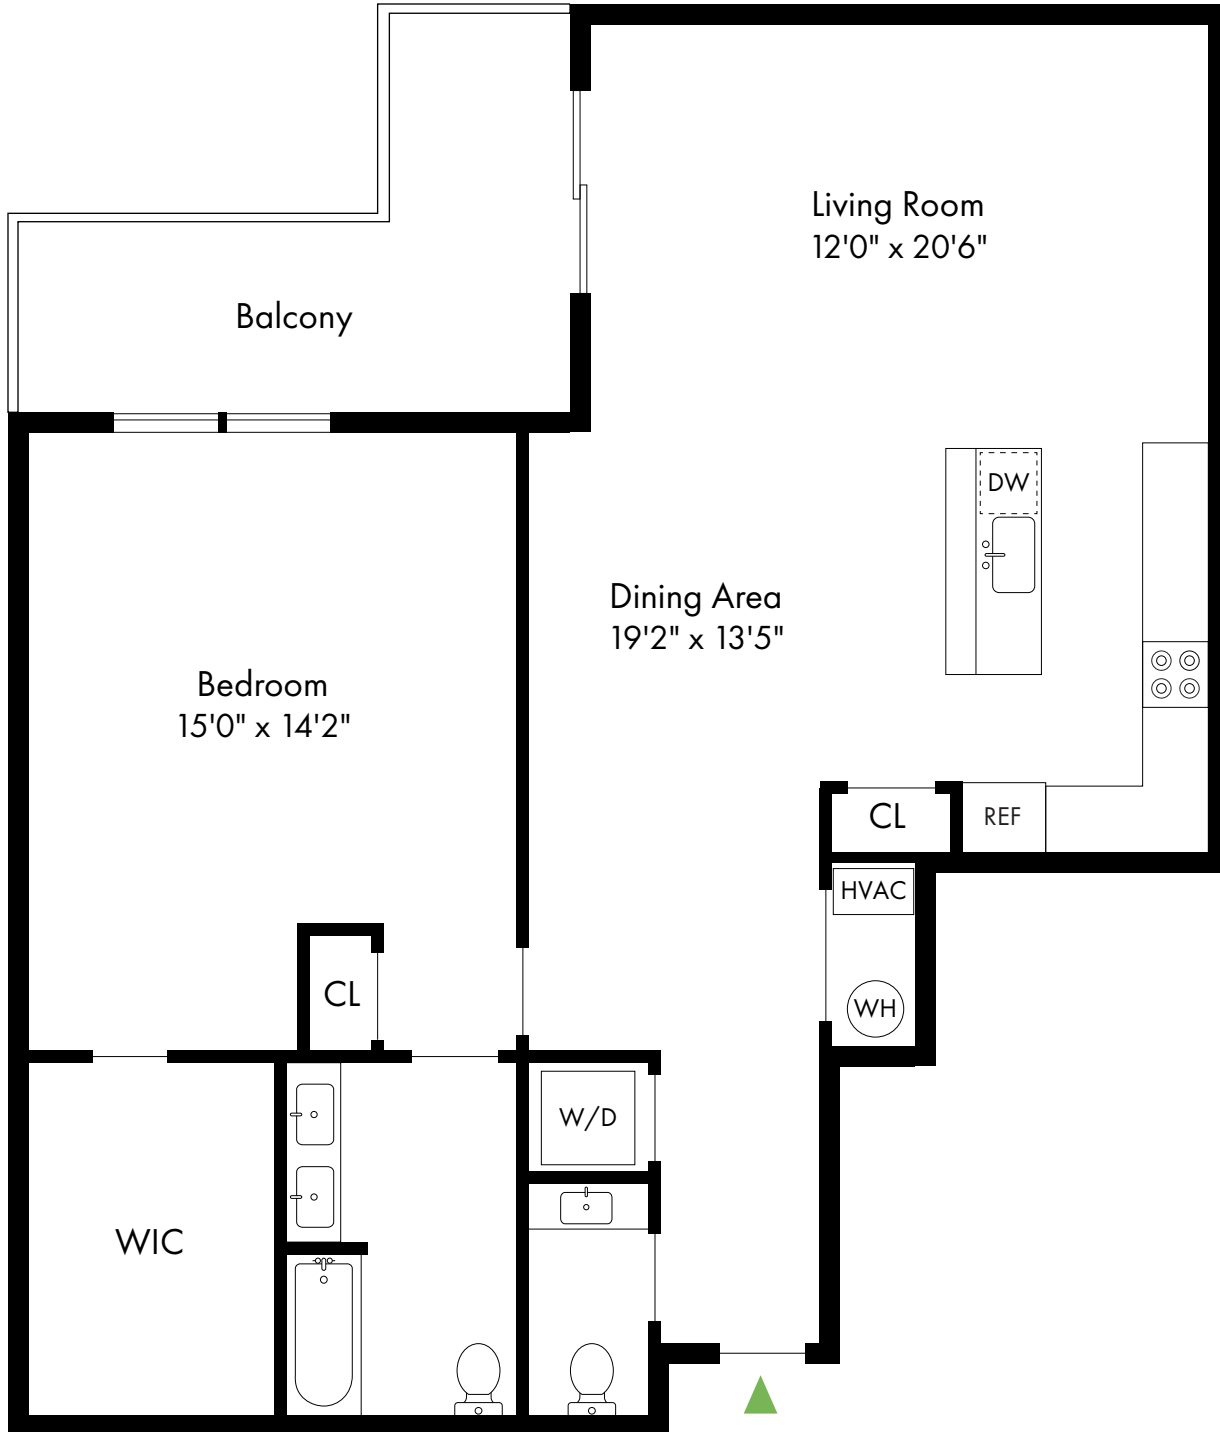

The Enclave at Dewy Meadows

1D

Basking Ridge, NJ

1 Bed, 1.5 Bath | 1,208 SF

908.213.5343

www.EnclaveAtDewyMeadowsNJ.com