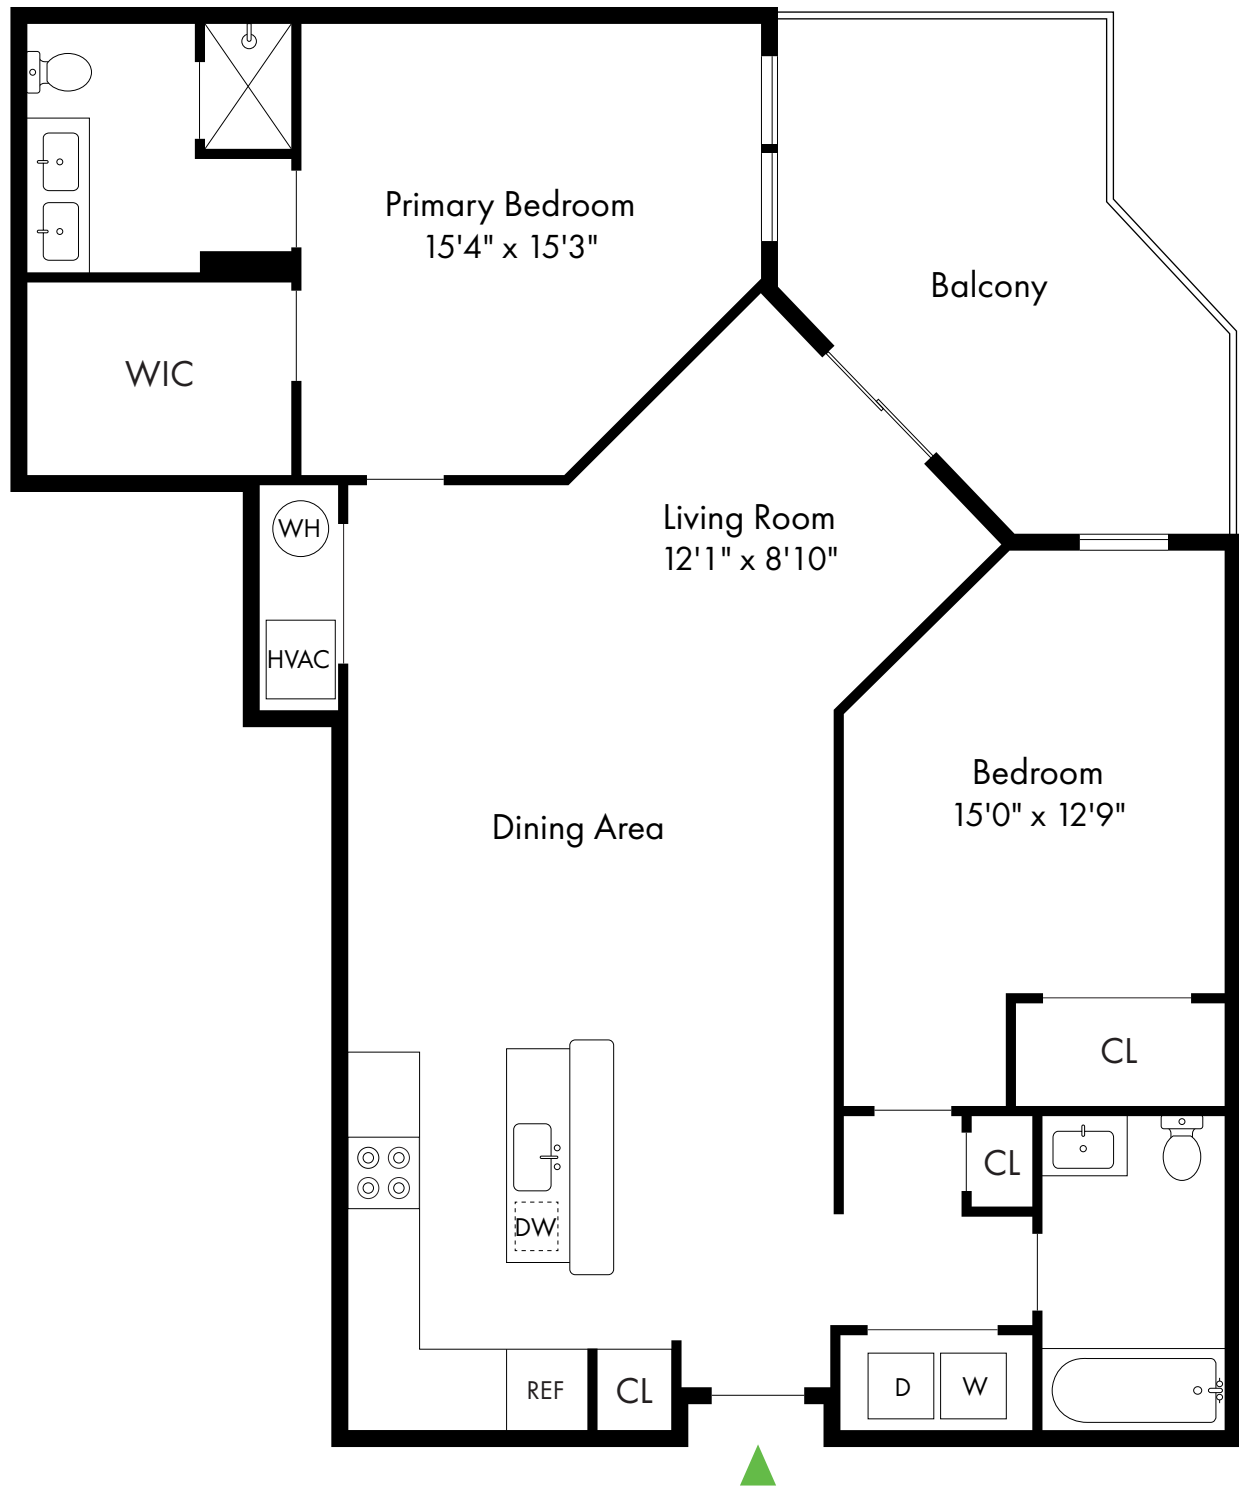

The Enclave at Dewy Meadows

2C.1

Basking Ridge, NJ

2 Bed, 2 Bath | 1,395 SF

908.213.5343

www.EnclaveAtDewyMeadowsNJ.com