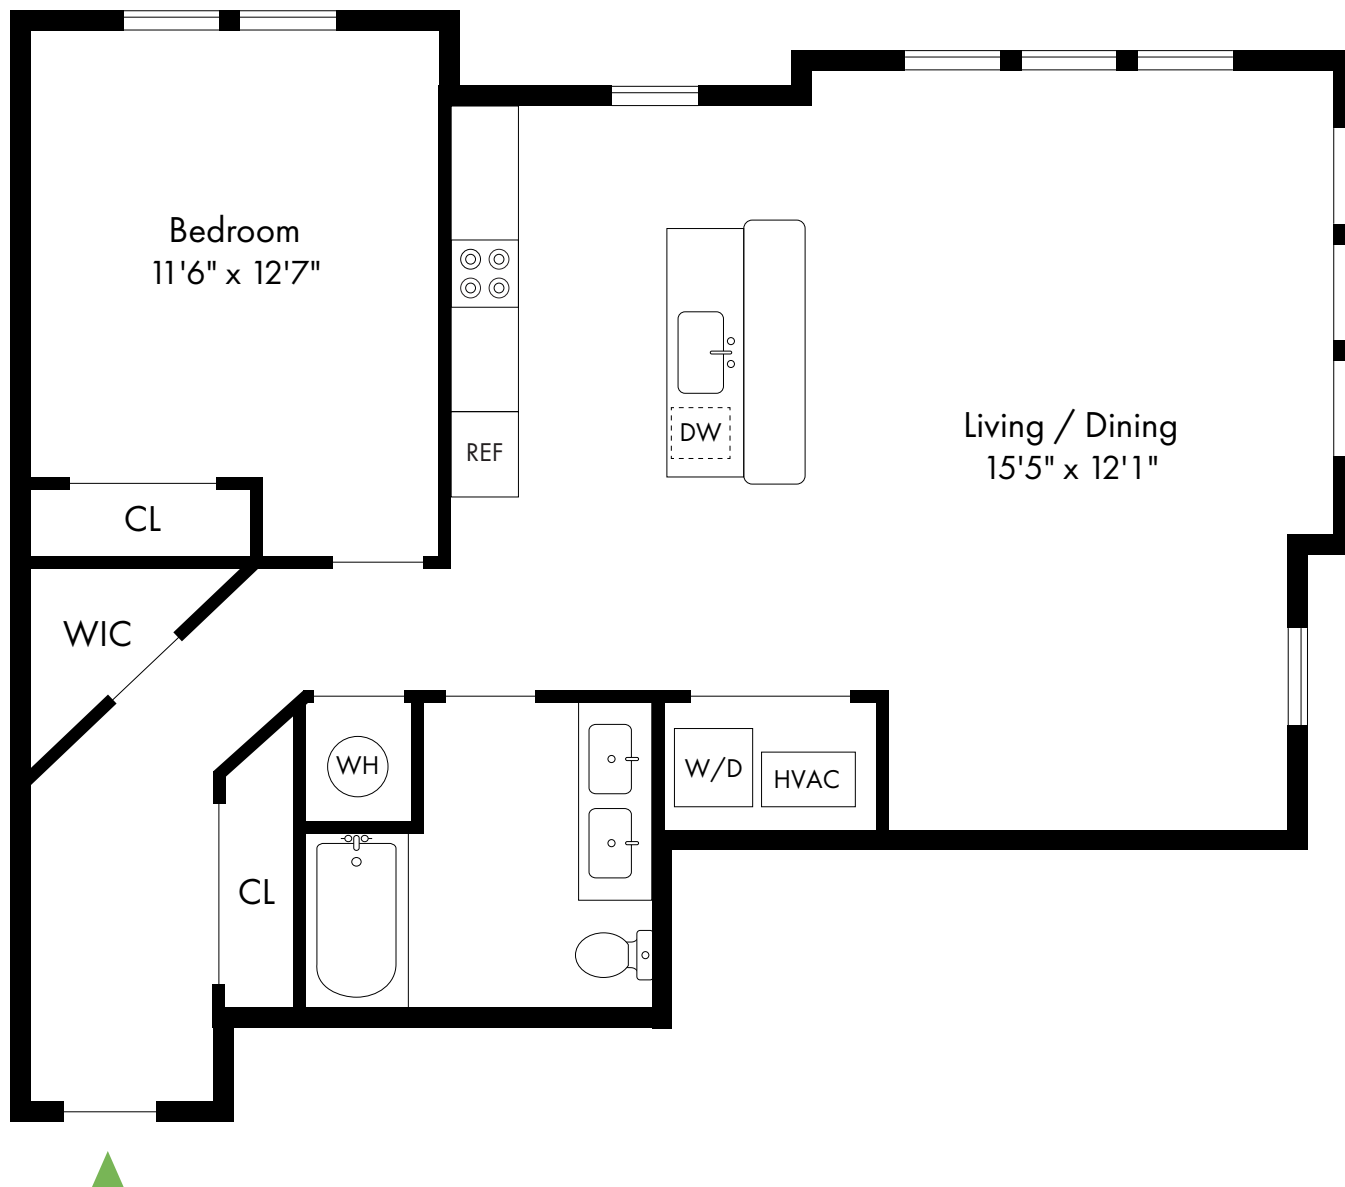

The Enclave at Dewy Meadows

1E

Basking Ridge, NJ

1 Bed, 1 Bath | 945 SF

908.213.5343