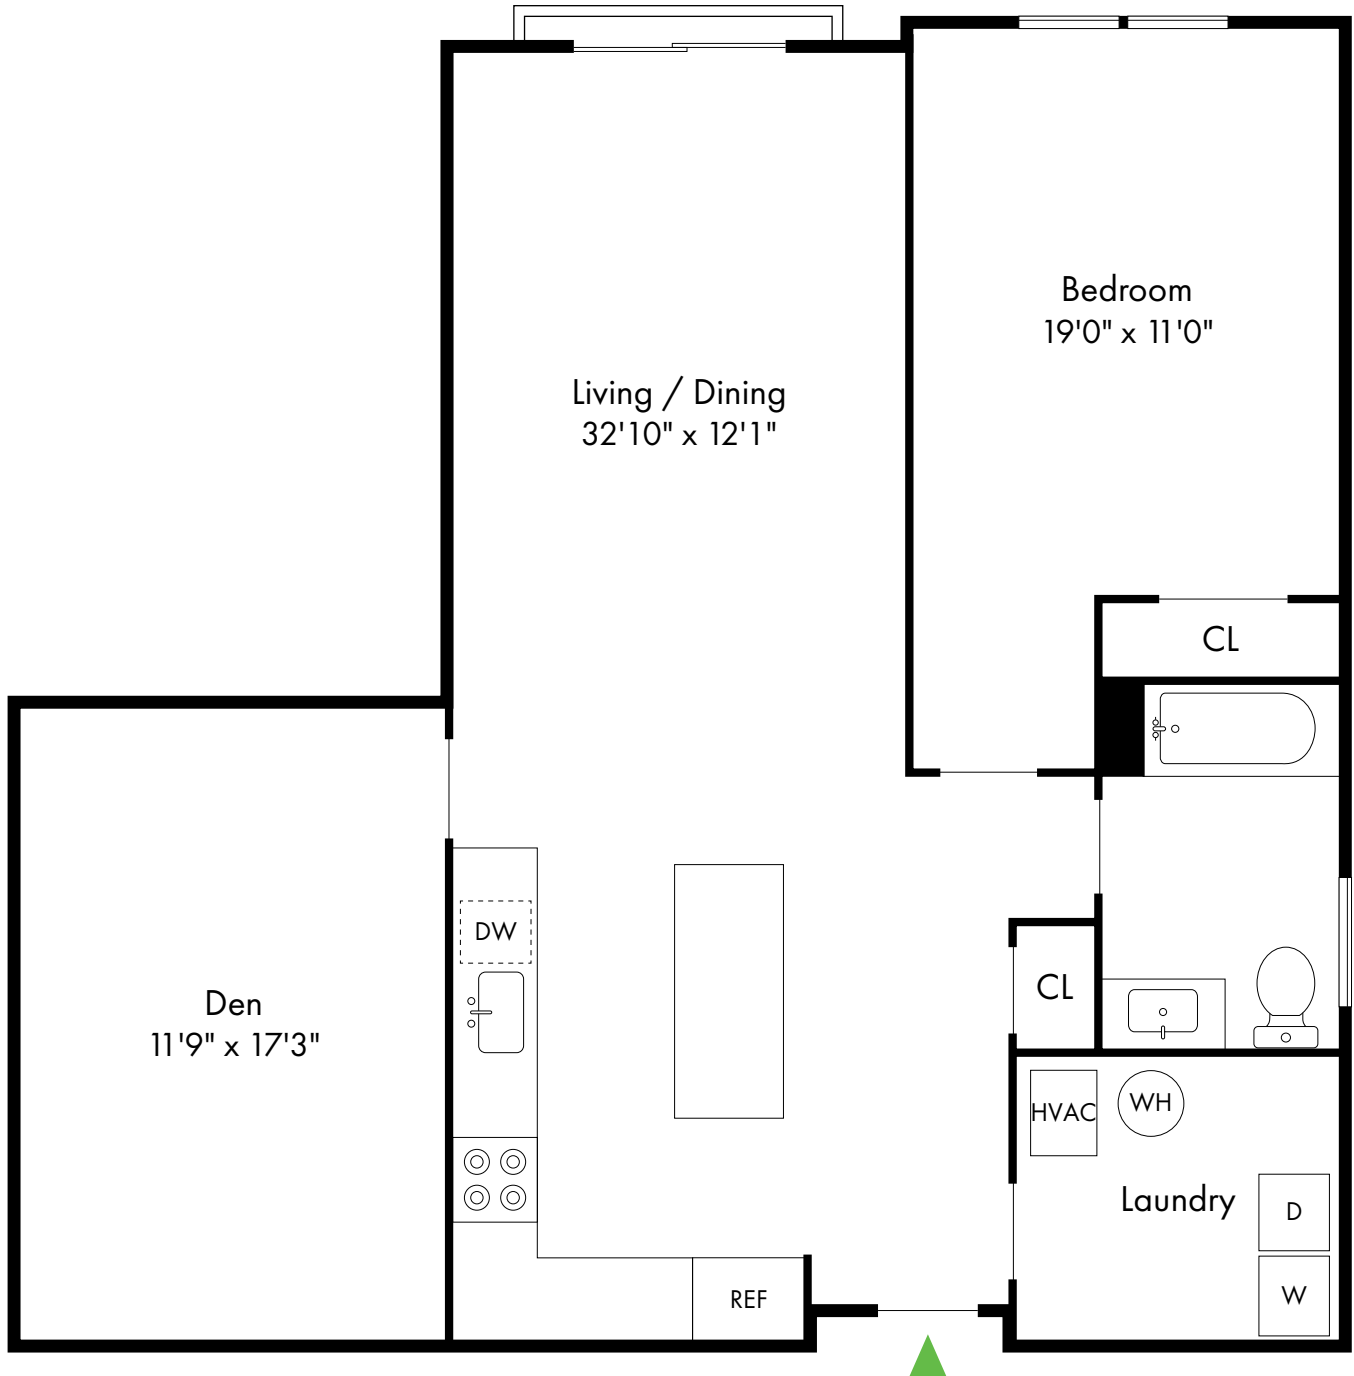

1 Bed, 1 Bath | 895 - 903 SF

908.824.5620

www.RaritanTownSquareNJ.com

The Residences at Raritan Town Square

E1-B

Flemington, NJ

1 Bed, 1 Bath with Den | 1,122 - 1,124 SF

The Residences at Raritan Town Square