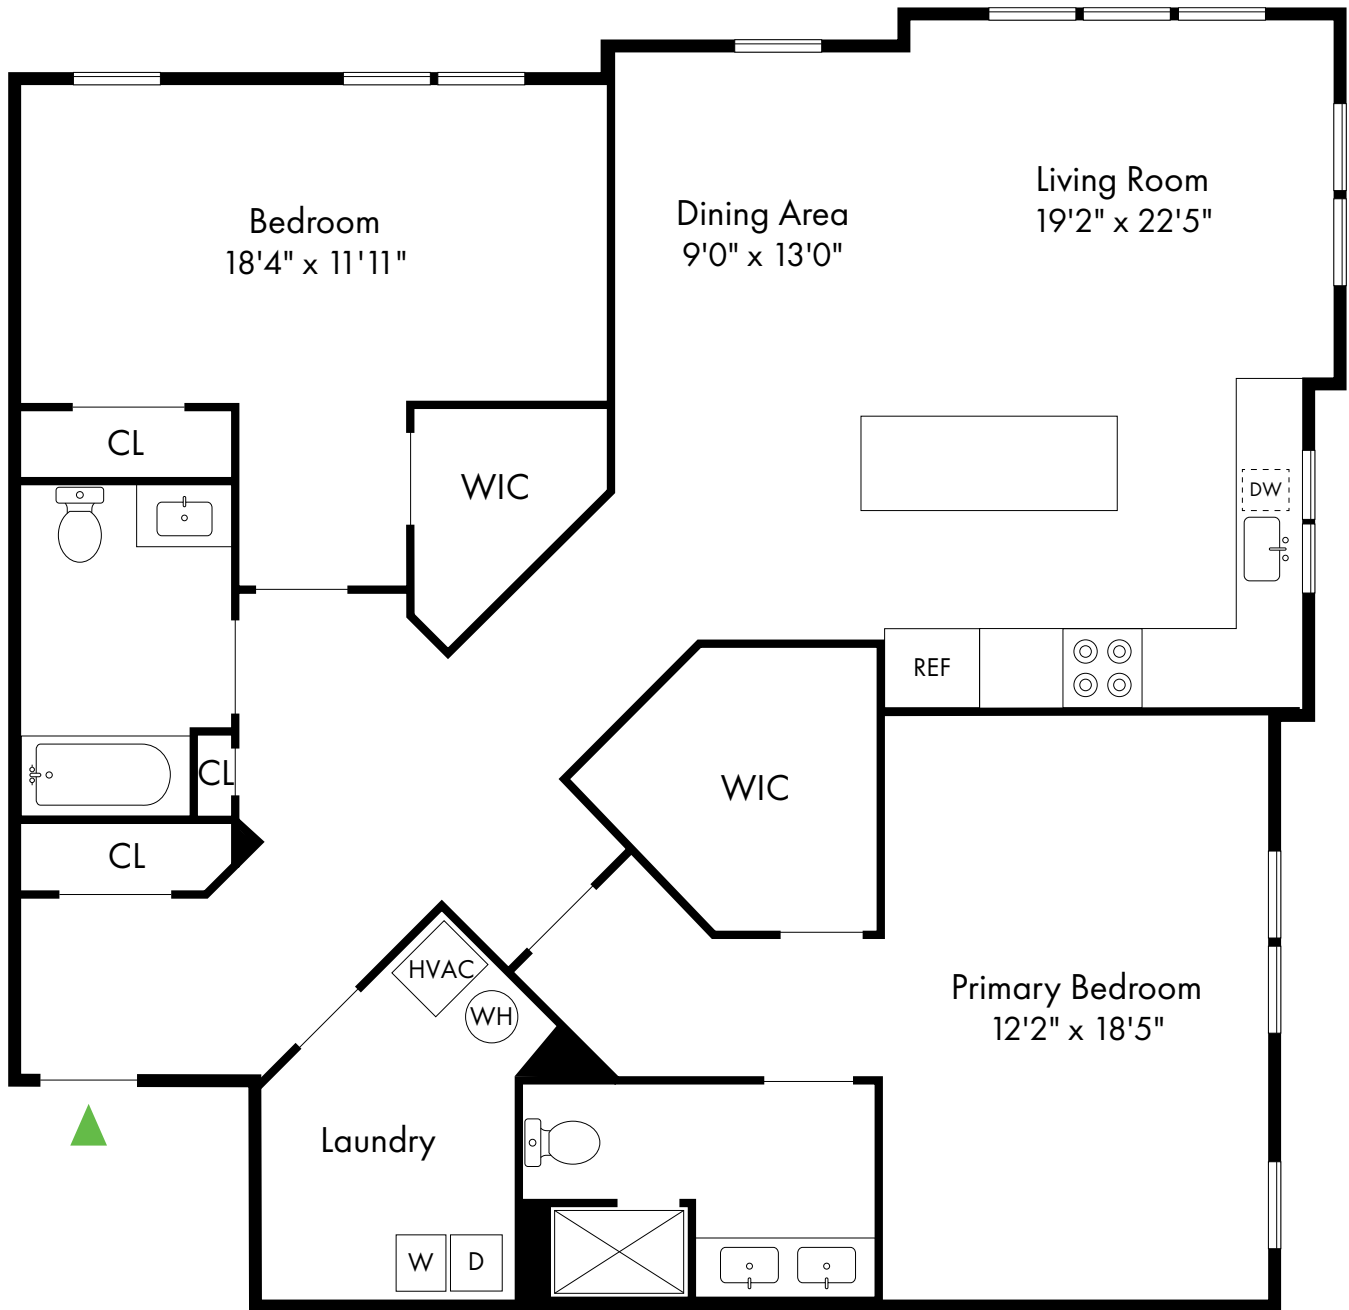

The Residences at Raritan Town Square

E2-C

Flemington, NJ

2 Bed, 2 Bath | 1,555 - 1,584 SF

908.824.5620

www.RaritanTownSquareNJ.com