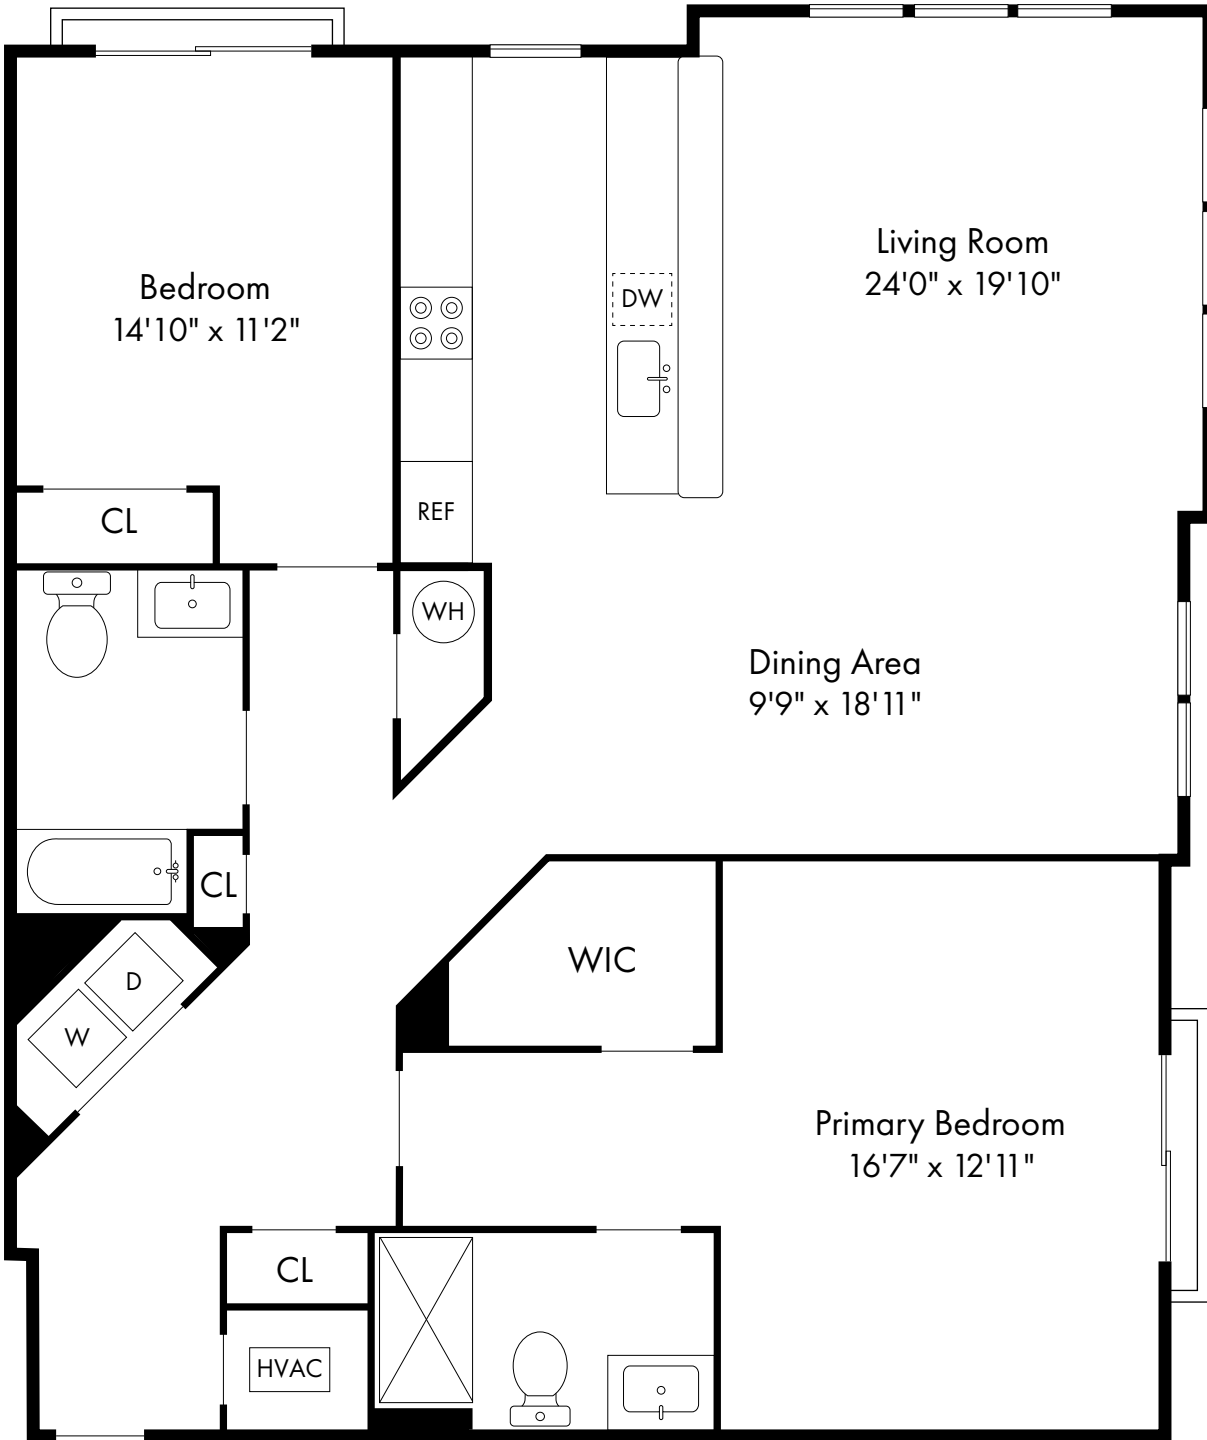

F1-B

Flemington, NJ

1 Bed, 1 Bath with Den | 1,010 - 1,019 SF

The Residences at Raritan Town Square

F2-A

Flemington, NJ

2 Bed, 2 Bath | 1,483 SF

908.824.5620