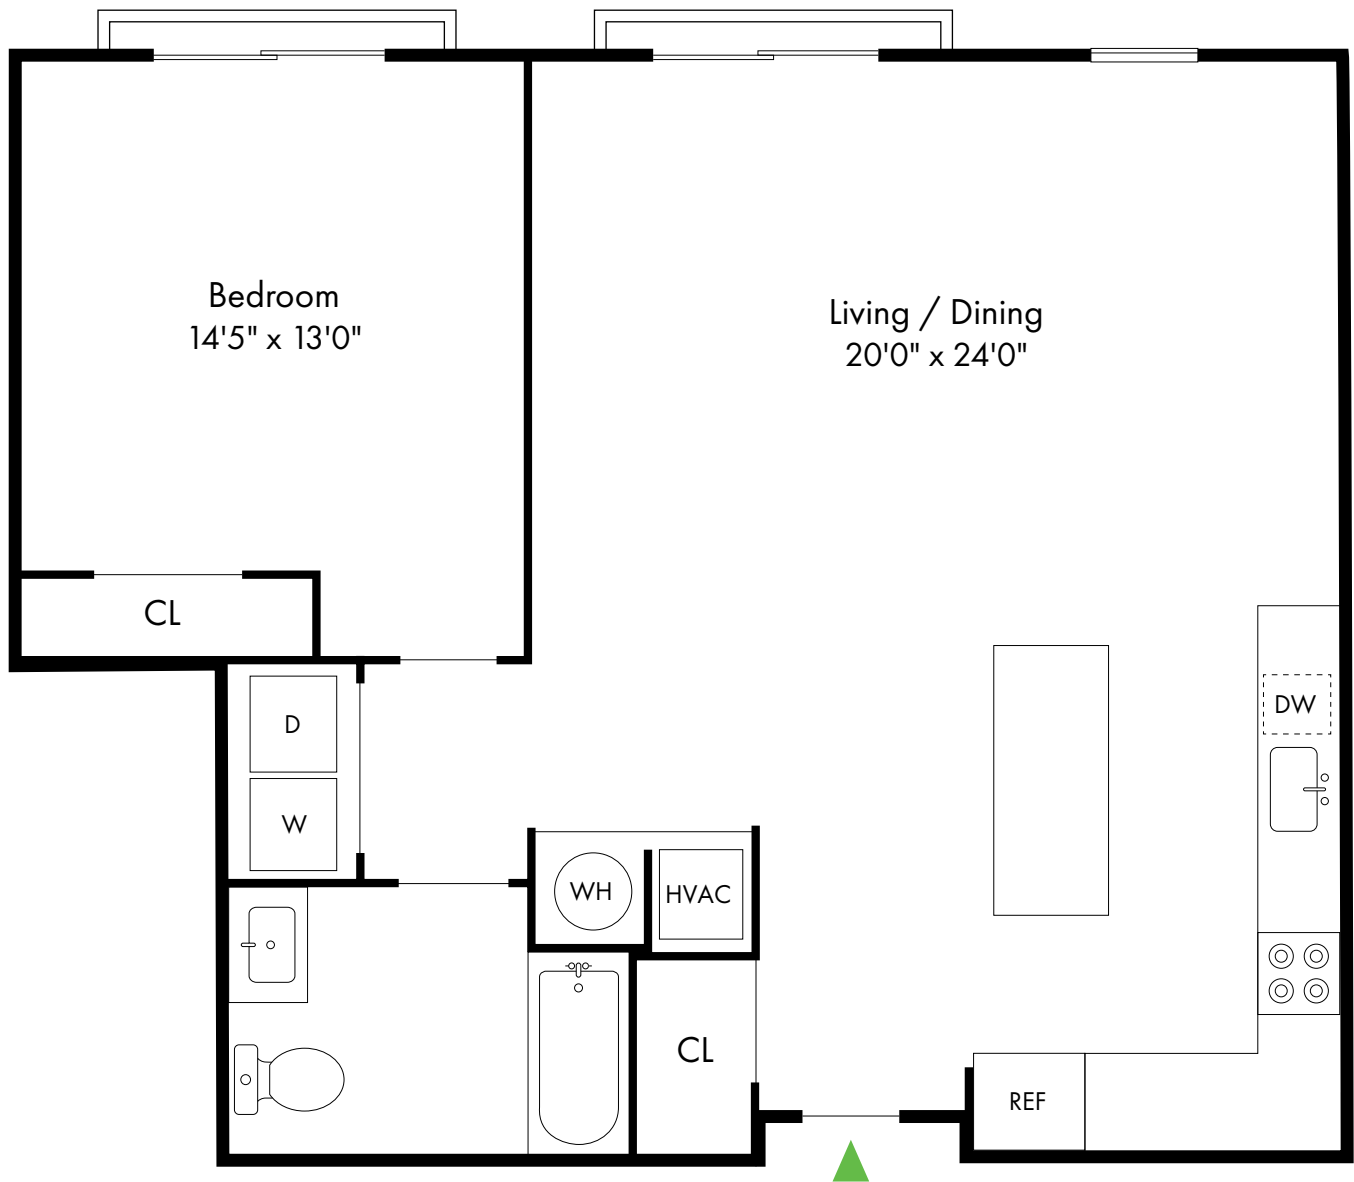

2 Bed, 2 Bath | 1,563 - 1,590 SF

908.824.5620

www.RaritanTownSquareNJ.com

The Residences at Raritan Town Square

F1-A

Flemington, NJ

1 Bed, 1 Bath | 937 - 947 SF

The Residences at Raritan Town Square