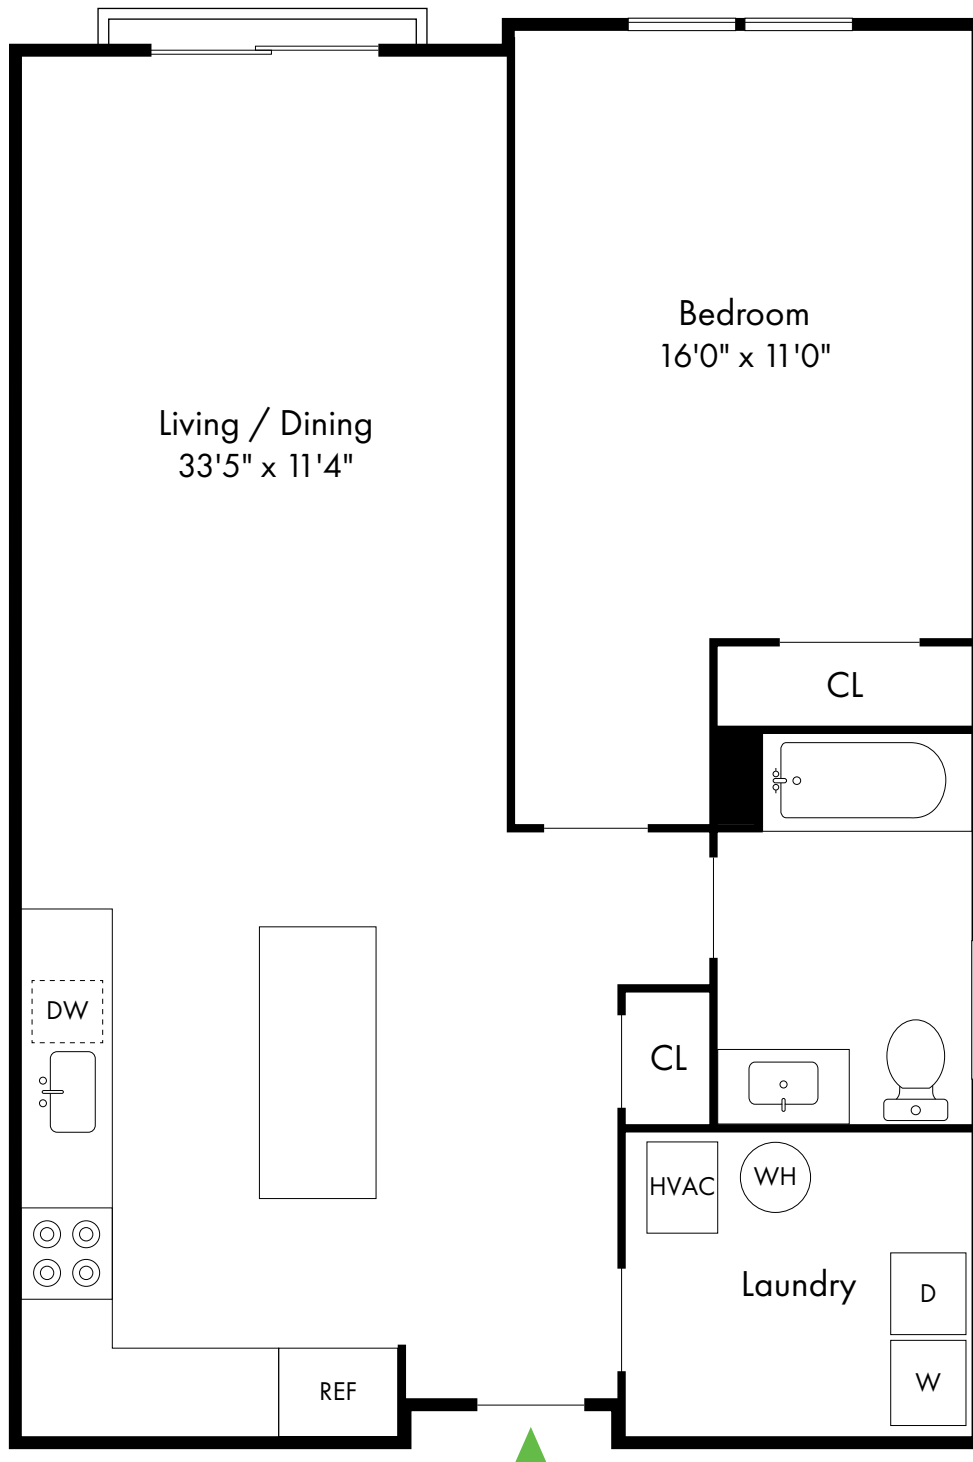

1 Bed, 1 Bath | 895 - 903 SF

908.824.5620

www.RaritanTownSquareNJ.com

The Residences at Raritan Town Square

E1-B

Flemington, NJ

1 Bed, 1 Bath with Den | 1,122 - 1,124 SF

The Residences at Raritan Town Square