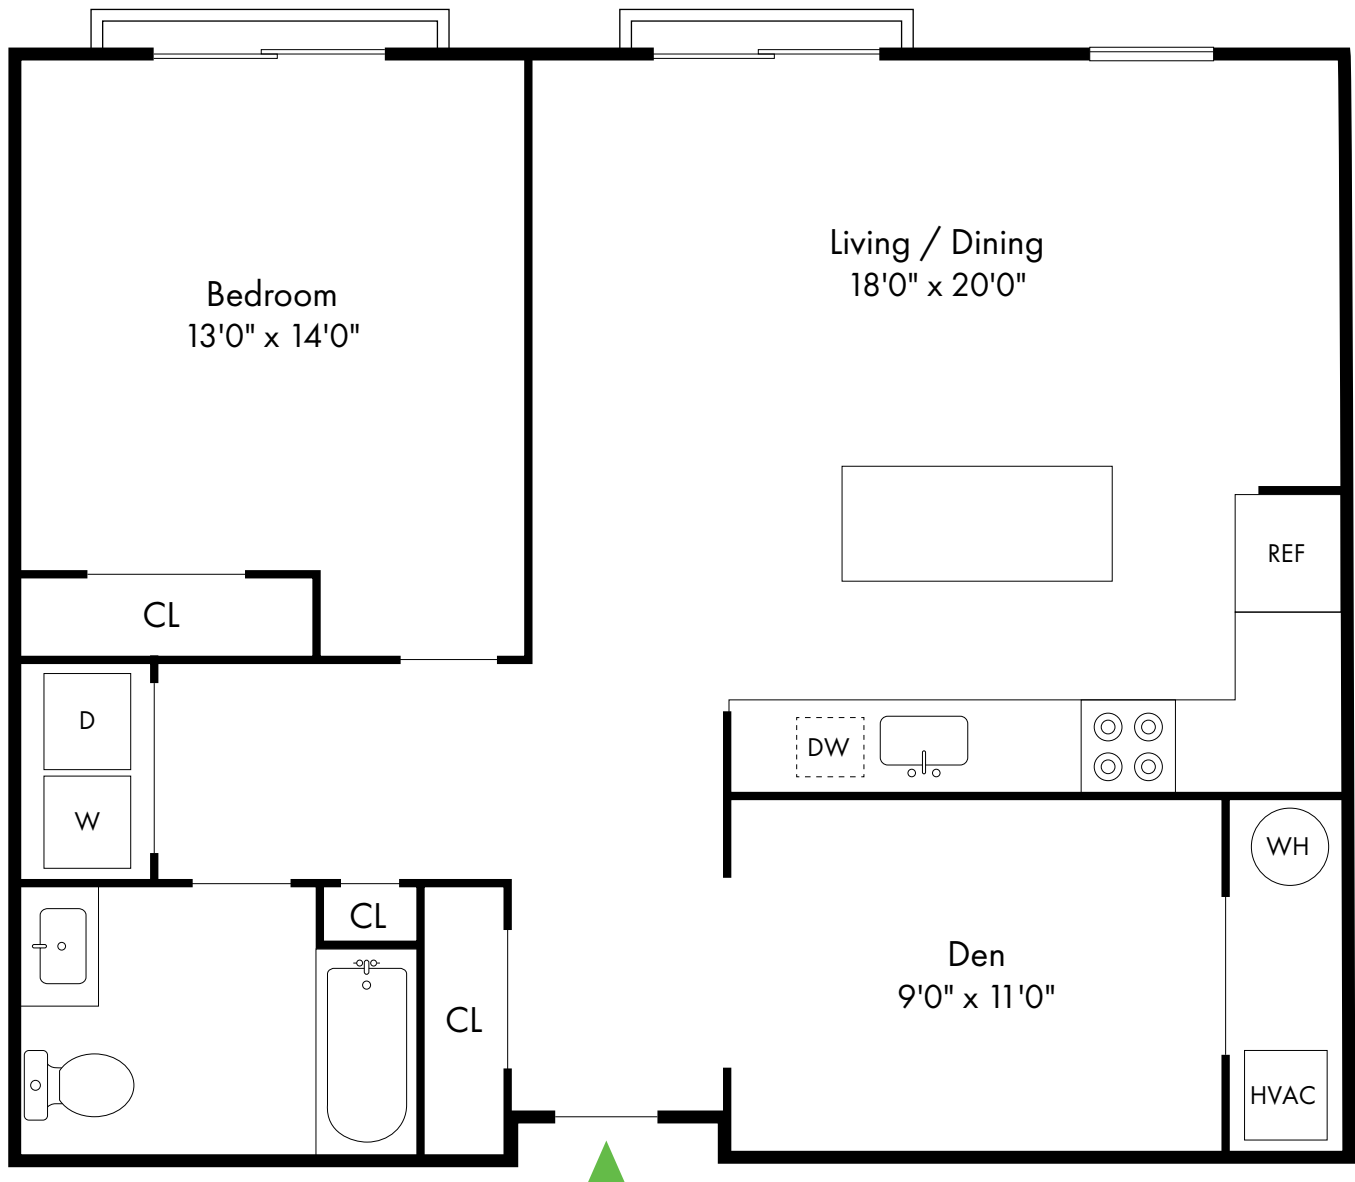

The Residences at Raritan Town Square

F1-B

Flemington, NJ

1 Bed, 1 Bath with Den | 1,010 - 1,019 SF