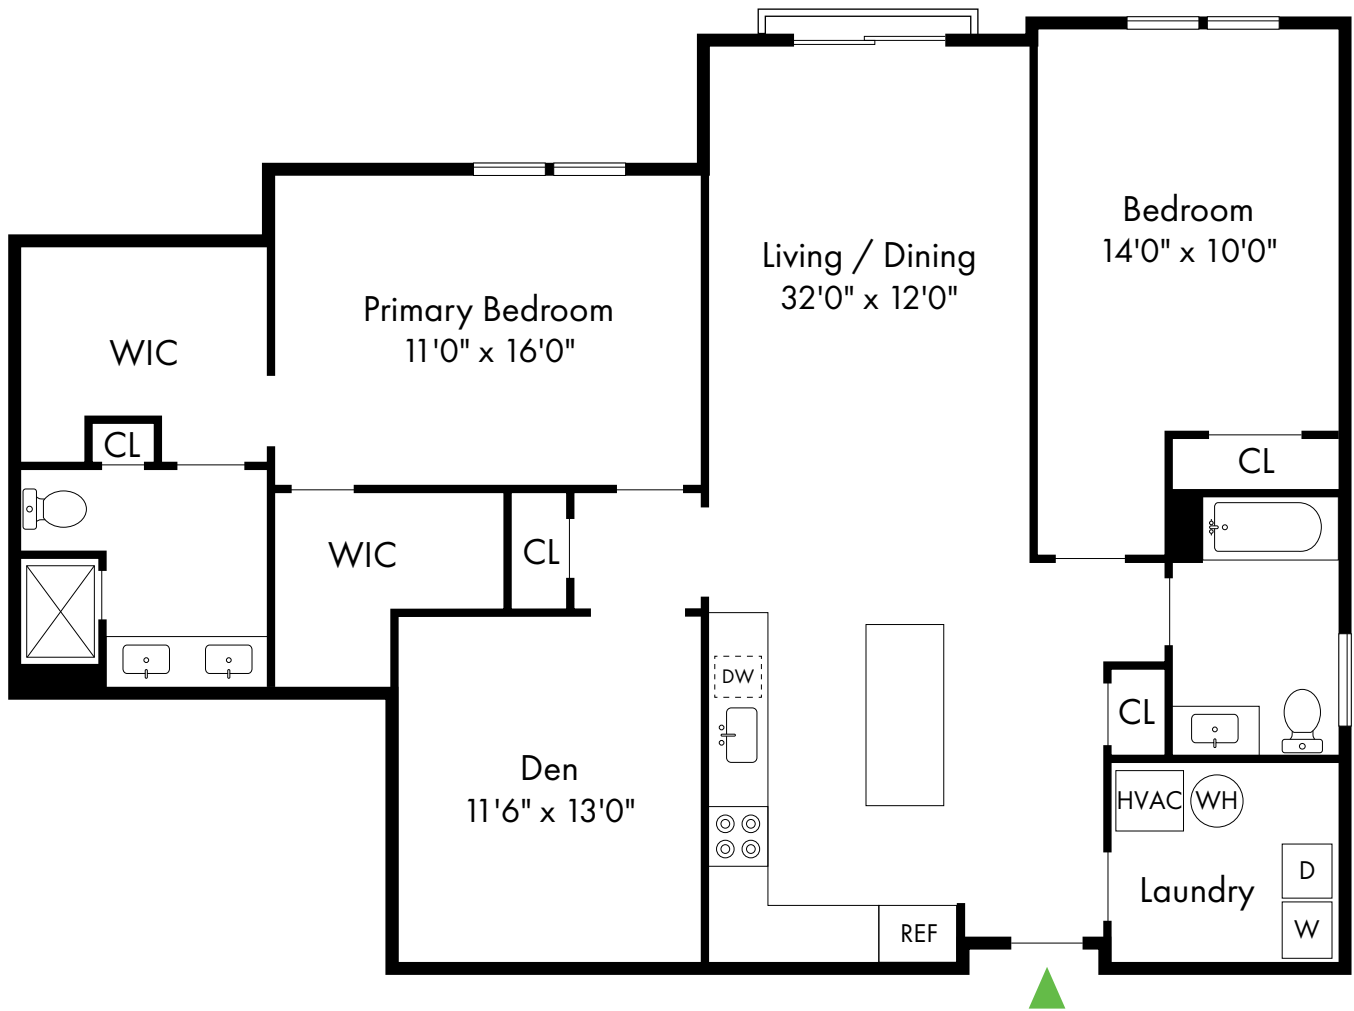

E2-A

Flemington, NJ

2 Bed, 2 Bath | 1,335 - 1,343 SF

The Residences at Raritan Town Square

E2-B

Flemington, NJ

2 Bed, 2 Bath with Den | 1,547 SF

The Residences at Raritan Town Square