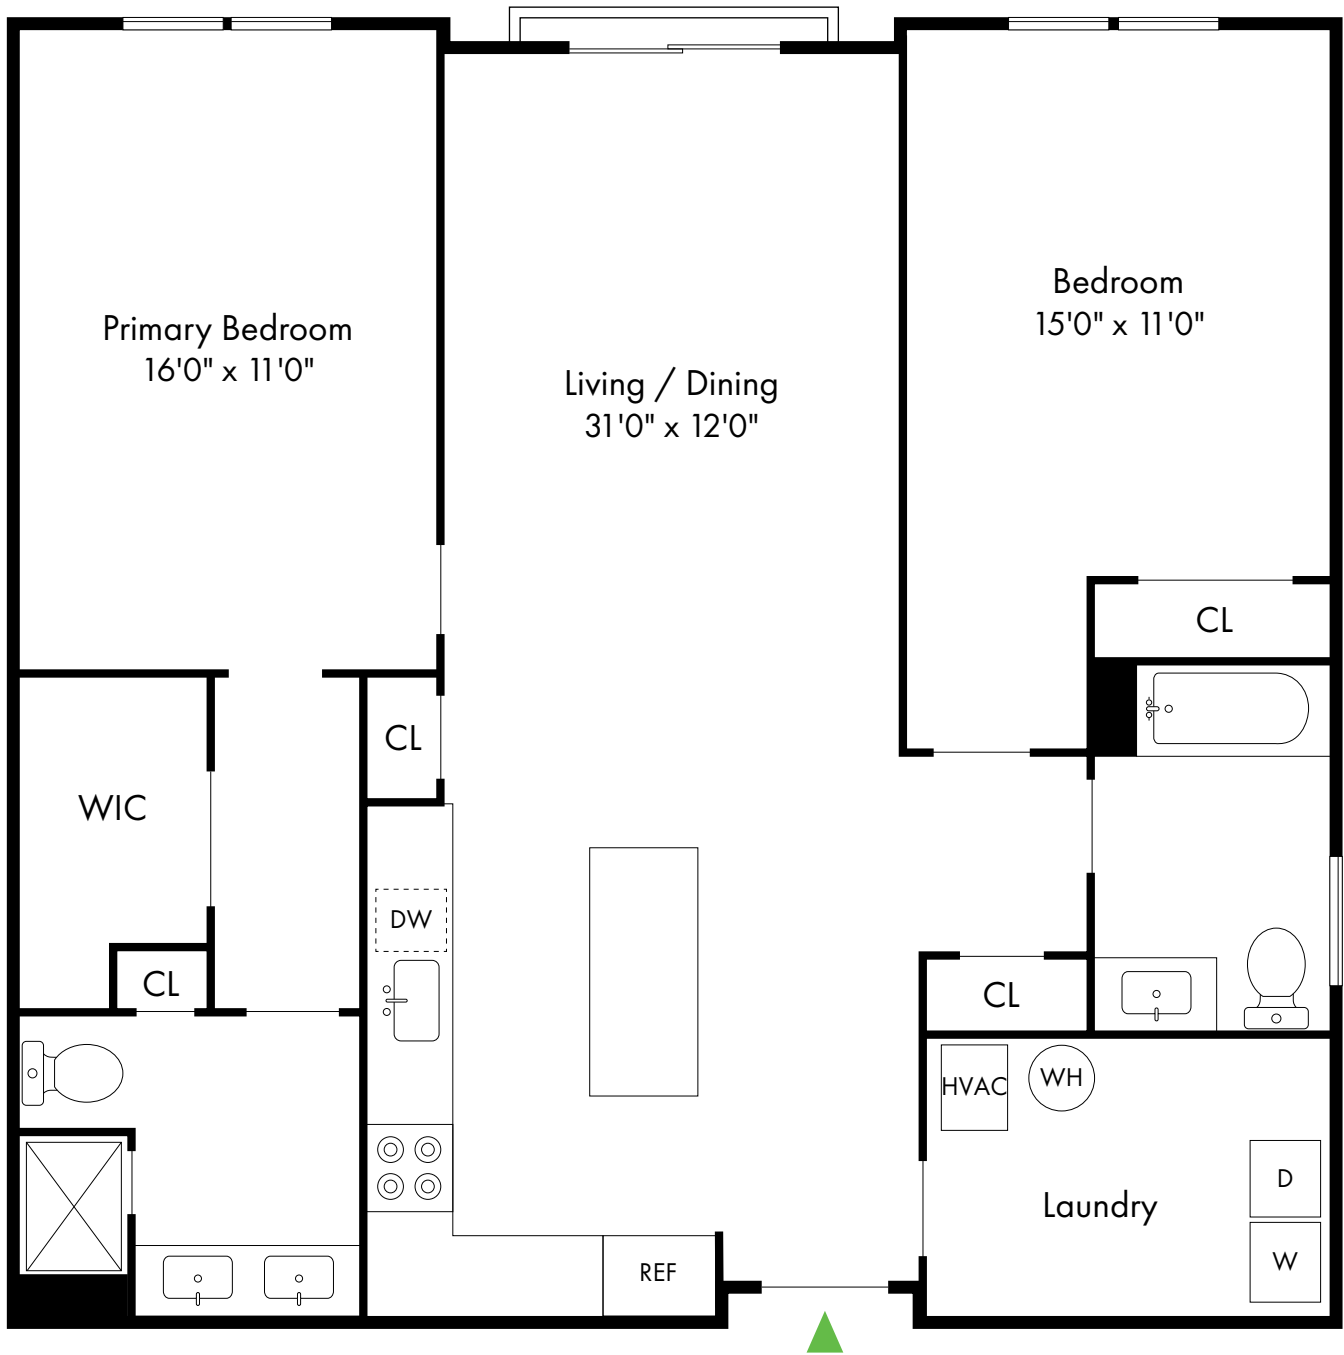

The Residences at Raritan Town Square

E2-A

Flemington, NJ

2 Bed, 2 Bath | 1,335 - 1,343 SF