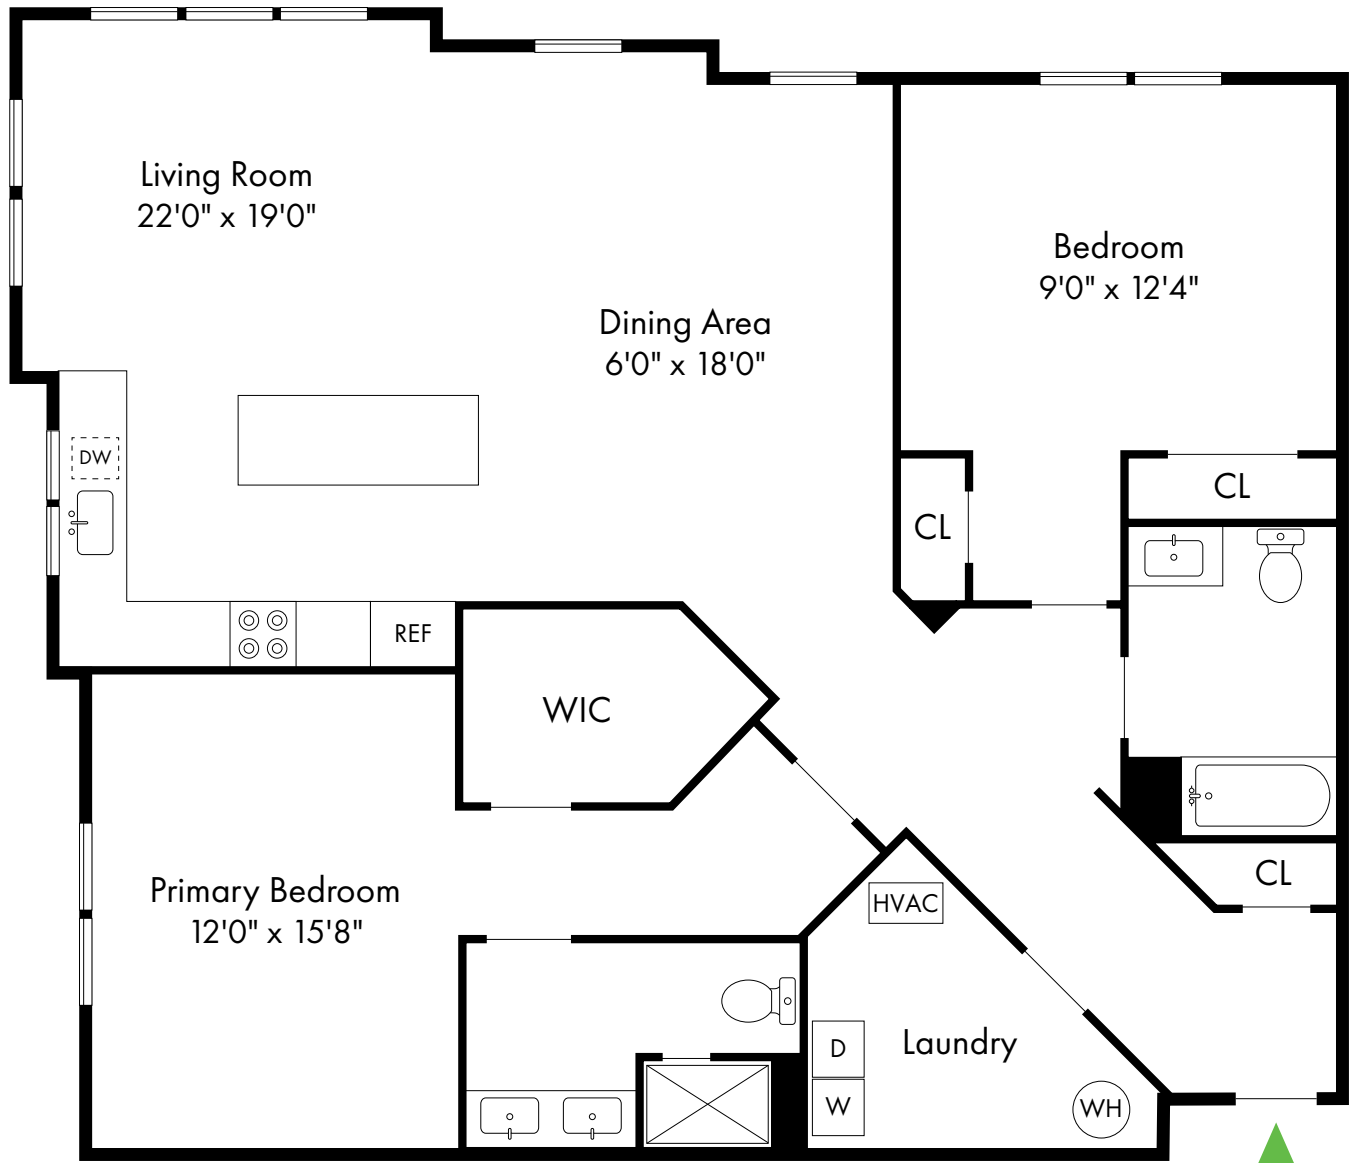

The Residences at Raritan Town Square

E2-D

Flemington, NJ

2 Bed, 2 Bath | 1,563 - 1,590 SF

908.824.5620

www.RaritanTownSquareNJ.com