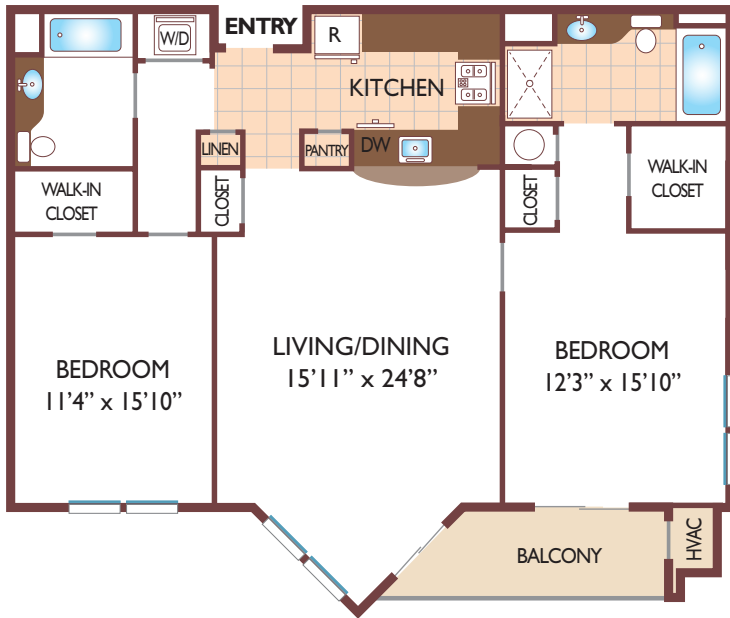

We are an equal opportunity provider. We do not discriminate on the basis of race, color, sex, national origin, religion, handicap or familial status.

Woodcrest at Fairfield

One Bedroom Floor Plan

The Birch
with 1 Bath, 880 sq. ft.

One Bedroom Floor Plan

The Aspen
with 1 Bath, 950 sq. ft.

Two Bedroom Floor Plan

The Elm
with 2 Baths, 1240 sq. ft.

All dimensions, positions, locations and details are approximate.
All rent prices and community information subject to change.

Woodcrest at Fairfield

Two Bedroom Floor Plan

The Dogwood
with 2 Bath, 1270 sq. ft.

Two Bedroom Floor Plan

The Cedar
with 2 Bath, 1425 sq. ft.

All dimensions, positions, locations and details are approximate.