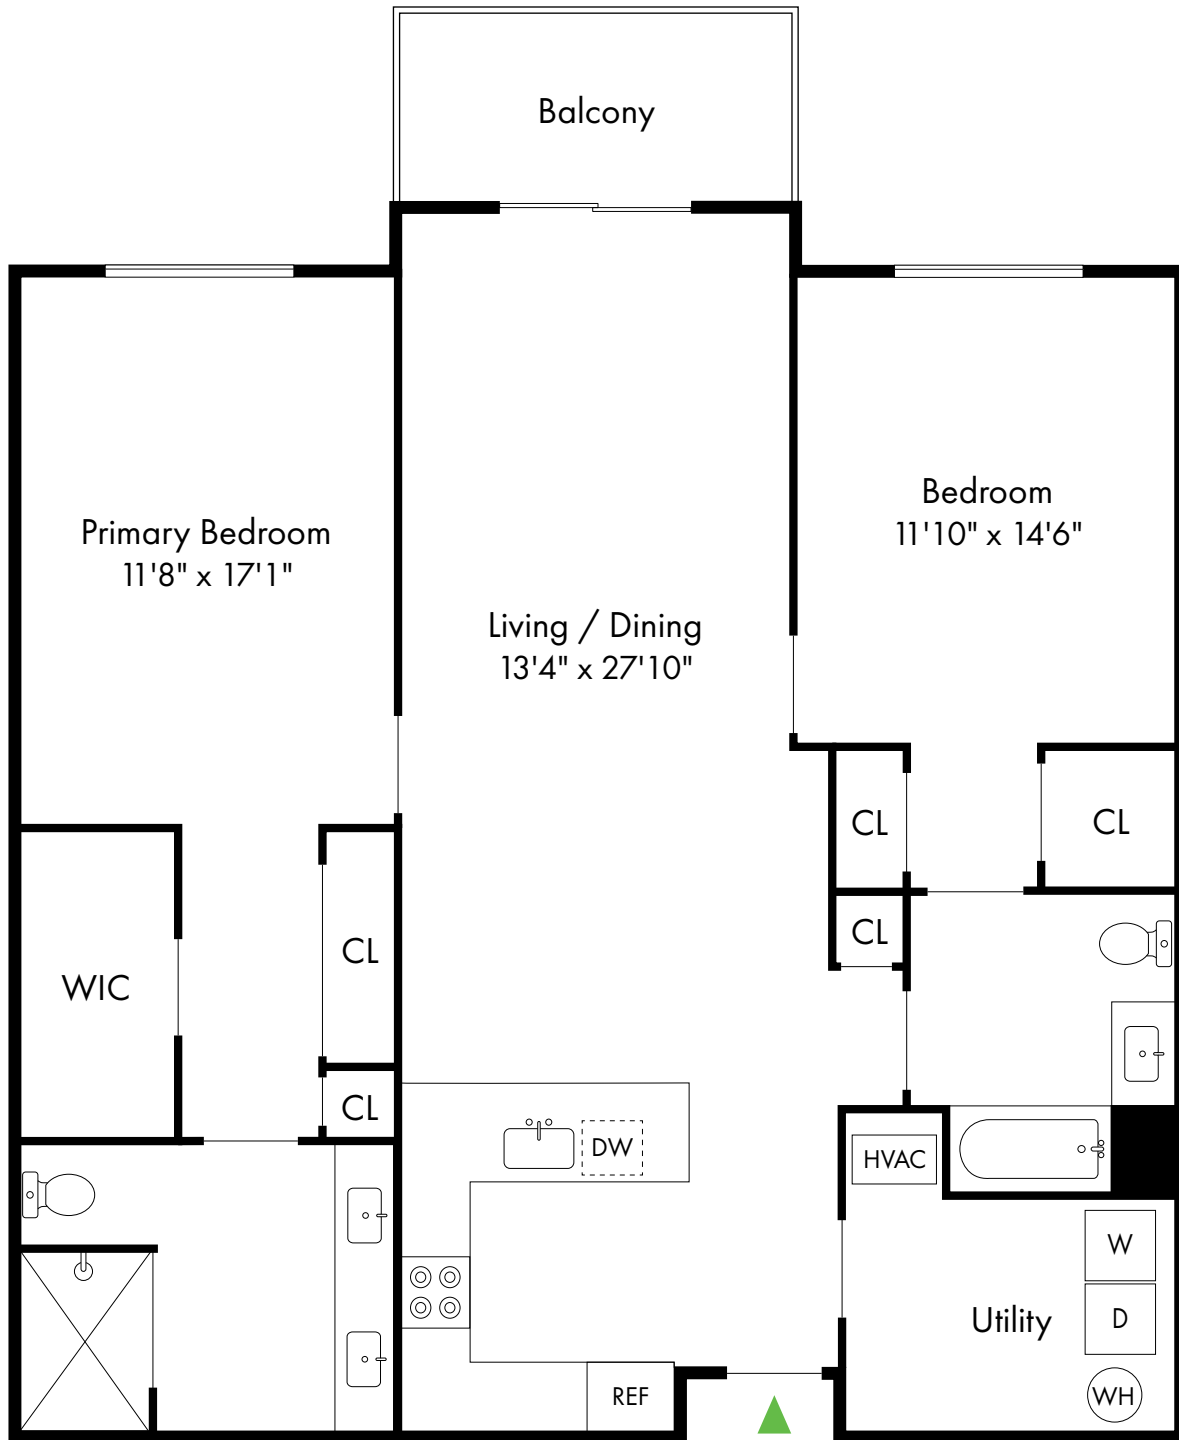

## Apartment Amenities

- Carpeted Bedrooms
- Primary Suite with Double Sink
- Voluminous 9' High Ceilings
- Generous Closet Space
- Quartz Kitchen Countertops
- Wood Plank Flooring
- Living Room with Private Balcony/Patio
- Resident Controlled Central Air & Heat

# Woodcrest at Berkeley Heights - 55+

1D.2

Berkeley Heights, NJ

1 Bed, 2 Bath | 1,547 SF

908.460.6601

# Woodcrest at Berkeley Heights - 55+

2A

Berkeley Heights, NJ

2 Bed, 2 Bath | 1,386 SF

908.460.6601