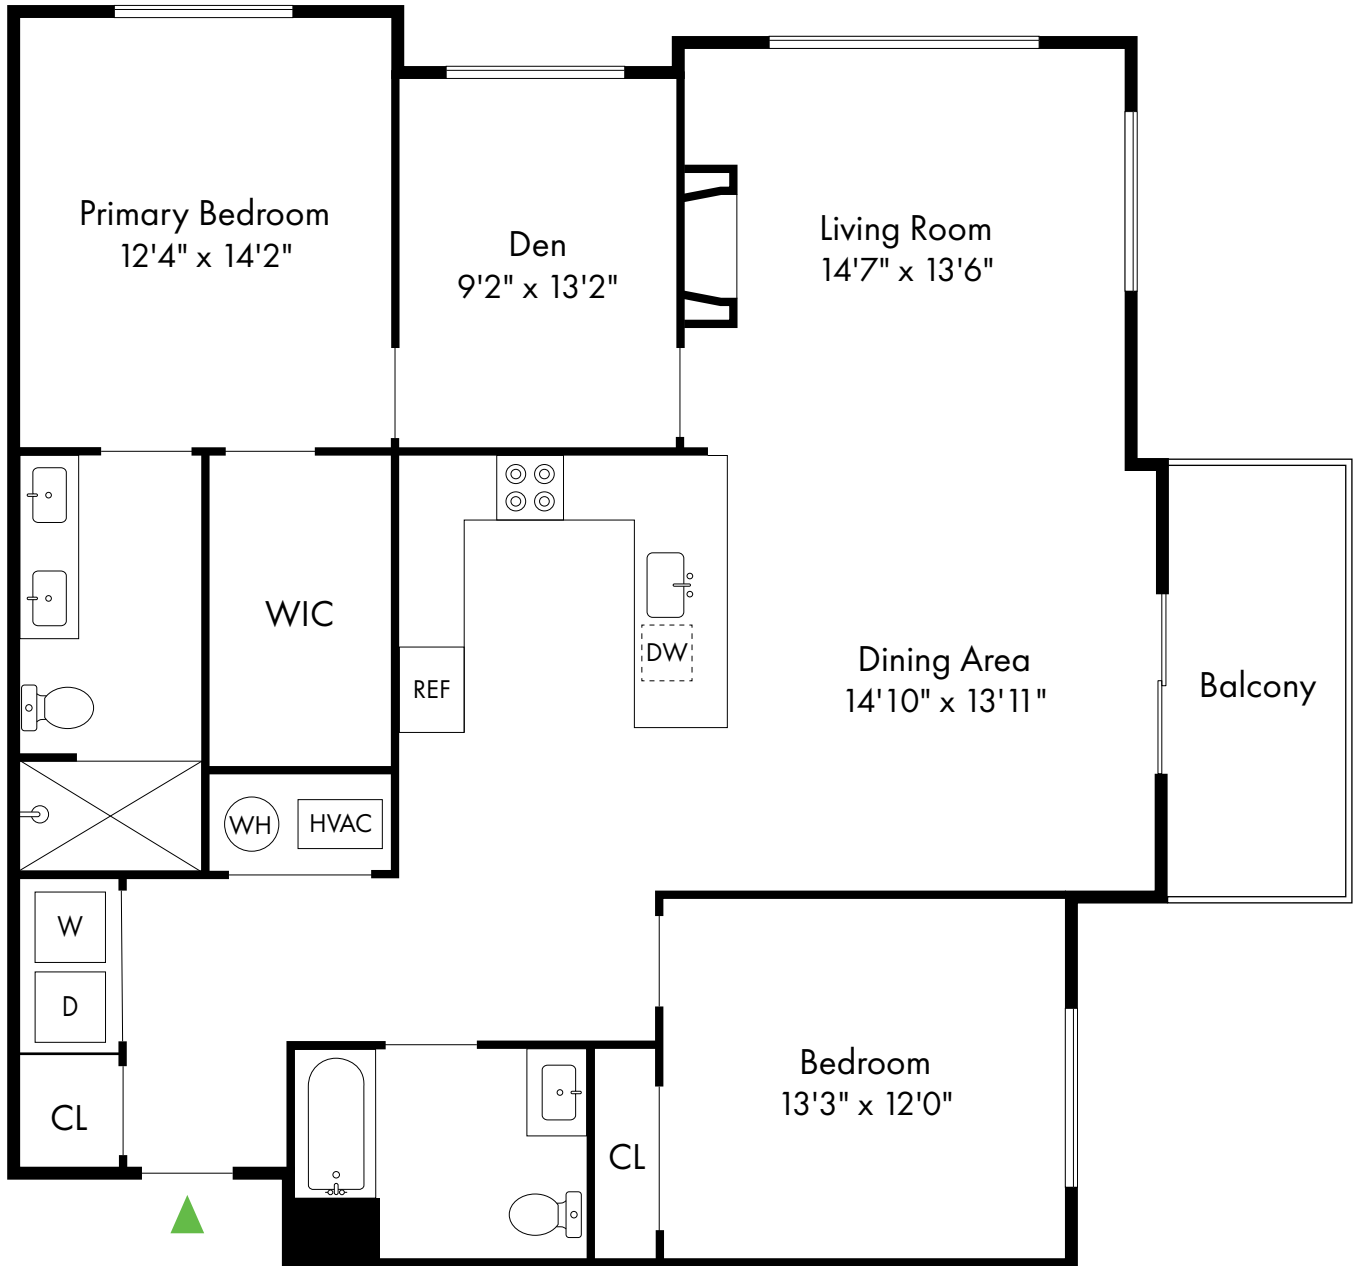

## Apartment Amenities

- Carpeted Bedrooms
- Primary Suite with Double Sink
- Voluminous 9' High Ceilings
- Generous Closet Space
- Quartz Kitchen Countertops
- Wood Plank Flooring
- Living Room with Private Balcony/Patio
- Resident Controlled Central Air & Heat

# Woodcrest at Berkeley Heights - 55+

2A

Berkeley Heights, NJ

2 Bed, 2 Bath | 1,386 SF

908.460.6601

# Woodcrest at Berkeley Heights - 55+

2B

Berkeley Heights, NJ

2 Bed, 2 Bath | 1,731 SF

908.460.6601

[www.WoodcrestAtBerkeleyHeightsNJ.com](http://www.WoodcrestAtBerkeleyHeightsNJ.com)

# Woodcrest at Berkeley Heights - 55+

2C

Berkeley Heights, NJ

2 Bed, 2 Bath | 1,513 SF

908.460.6601

[www.WoodcrestAtBerkeleyHeightsNJ.com](http://www.WoodcrestAtBerkeleyHeightsNJ.com)