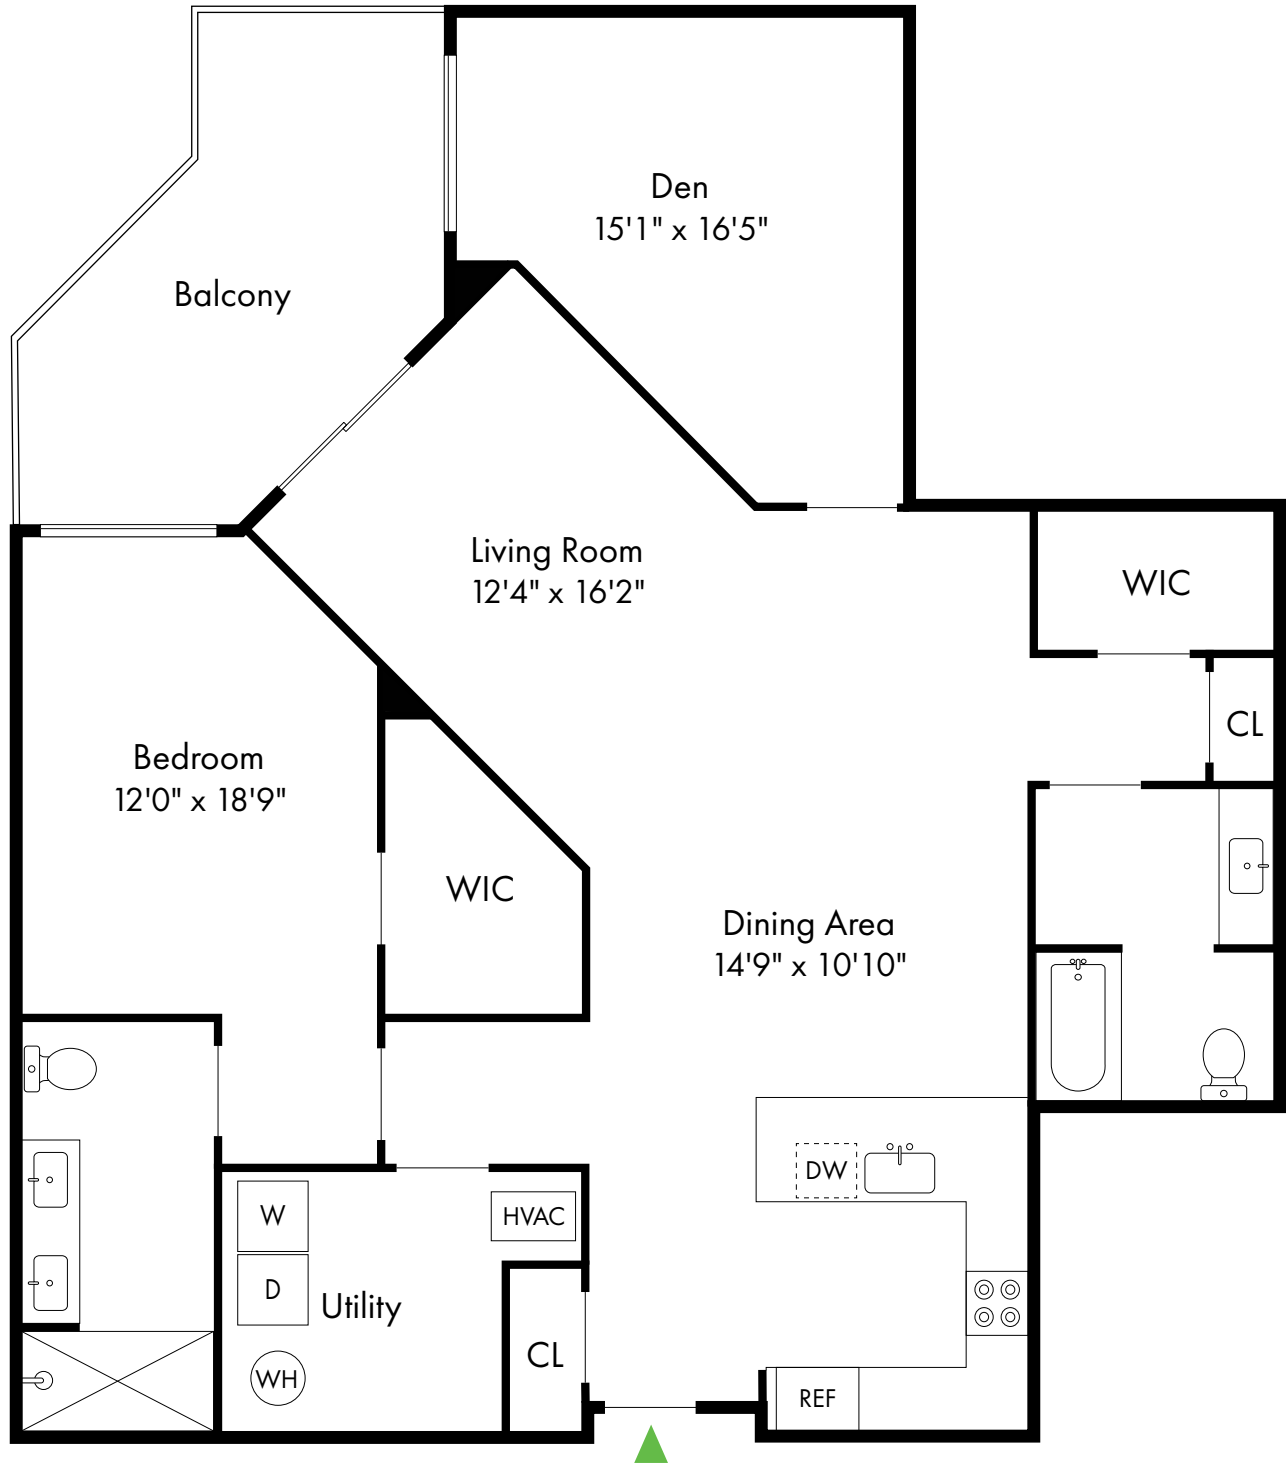

## Apartment Amenities

- Carpeted Bedrooms
- Primary Suite with Double Sink
- Voluminous 9' High Ceilings
- Generous Closet Space
- Quartz Kitchen Countertops
- Wood Plank Flooring
- Living Room with Private Balcony/Patio
- Resident Controlled Central Air & Heat

# Woodcrest at Berkeley Heights - 55+

1C

Berkeley Heights, NJ

1 Bed, 1 Bath | 1,276 SF

908.460.6601

[www.WoodcrestAtBerkeleyHeightsNJ.com](http://www.WoodcrestAtBerkeleyHeightsNJ.com)

# Woodcrest at Berkeley Heights - 55+

1D

Berkeley Heights, NJ

1 Bed, 1 Bath | 1,434 SF

908.460.6601

[www.WoodcrestAtBerkeleyHeightsNJ.com](http://www.WoodcrestAtBerkeleyHeightsNJ.com)

# Woodcrest at Berkeley Heights - 55+

1D.2

Berkeley Heights, NJ

1 Bed, 2 Bath | 1,547 SF

908.460.6601