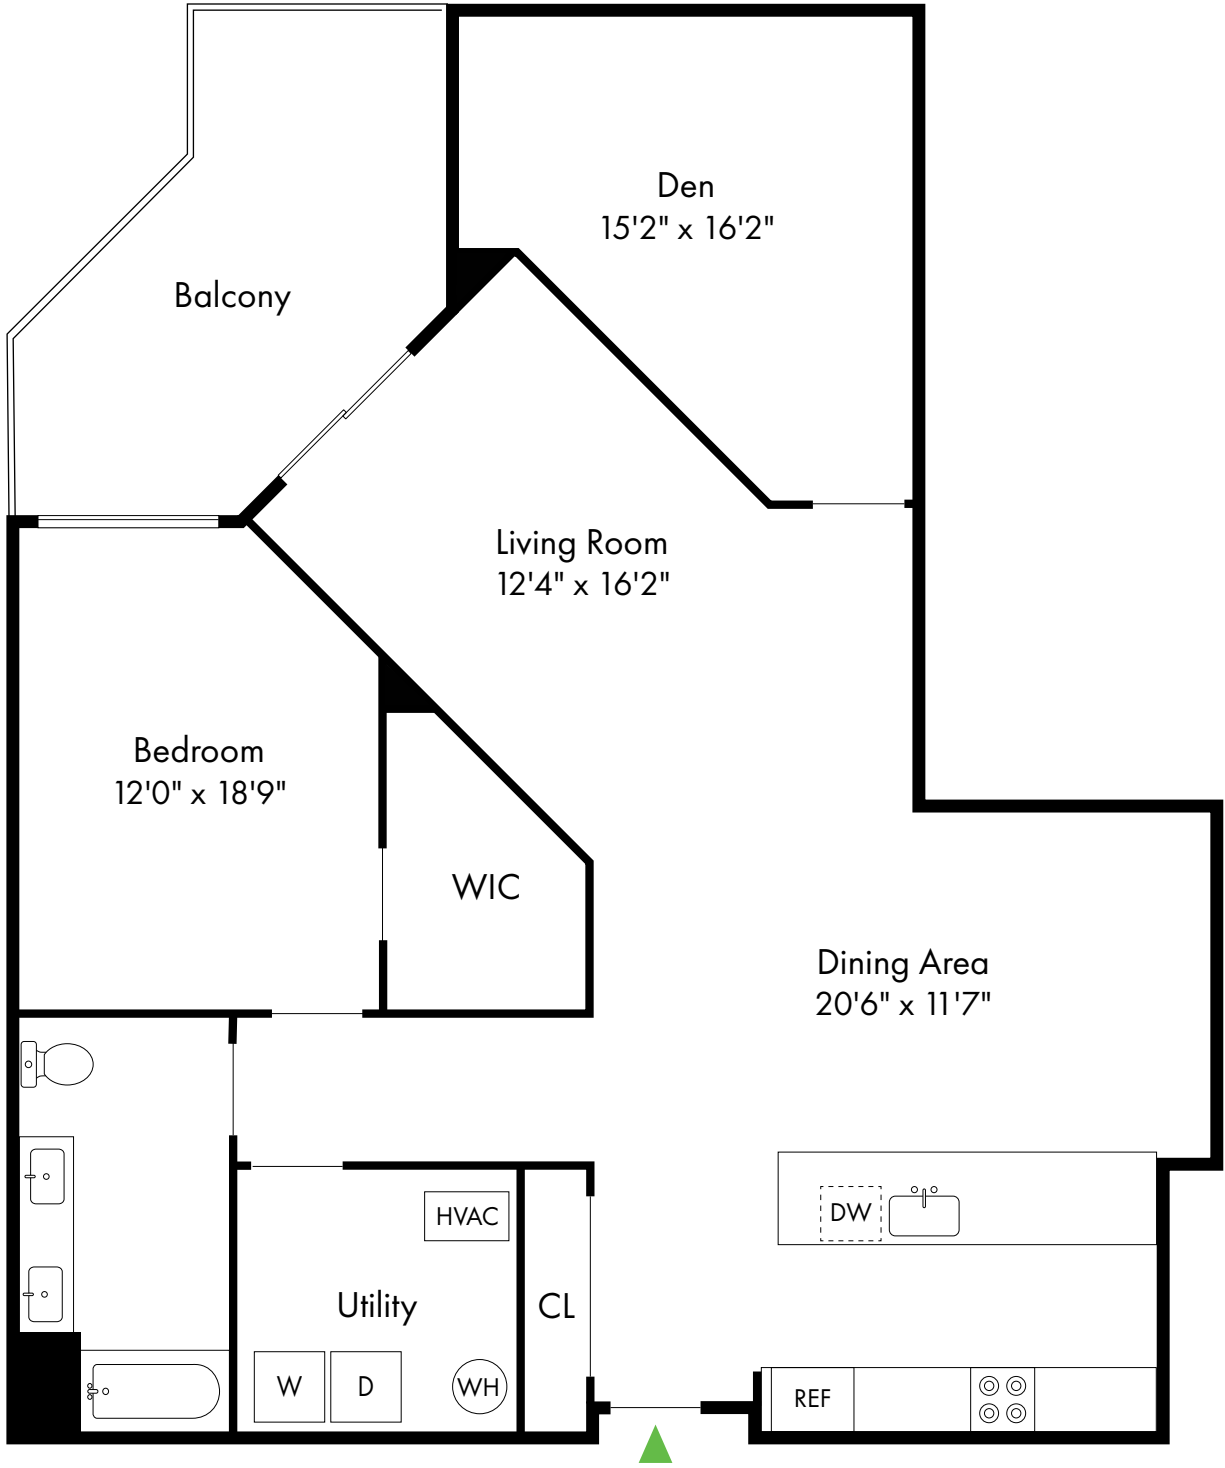

# Woodcrest at Berkeley Heights - 55+

1A

Berkeley Heights, NJ

1 Bed, 1 Bath | 942 SF

908.460.6601

[www.WoodcrestAtBerkeleyHeightsNJ.com](http://www.WoodcrestAtBerkeleyHeightsNJ.com)

# Woodcrest at Berkeley Heights - 55+

1C

Berkeley Heights, NJ

1 Bed, 1 Bath | 1,276 SF

908.460.6601

[www.WoodcrestAtBerkeleyHeightsNJ.com](http://www.WoodcrestAtBerkeleyHeightsNJ.com)

# Woodcrest at Berkeley Heights - 55+

1D

Berkeley Heights, NJ

1 Bed, 1 Bath | 1,434 SF

908.460.6601

[www.WoodcrestAtBerkeleyHeightsNJ.com](http://www.WoodcrestAtBerkeleyHeightsNJ.com)