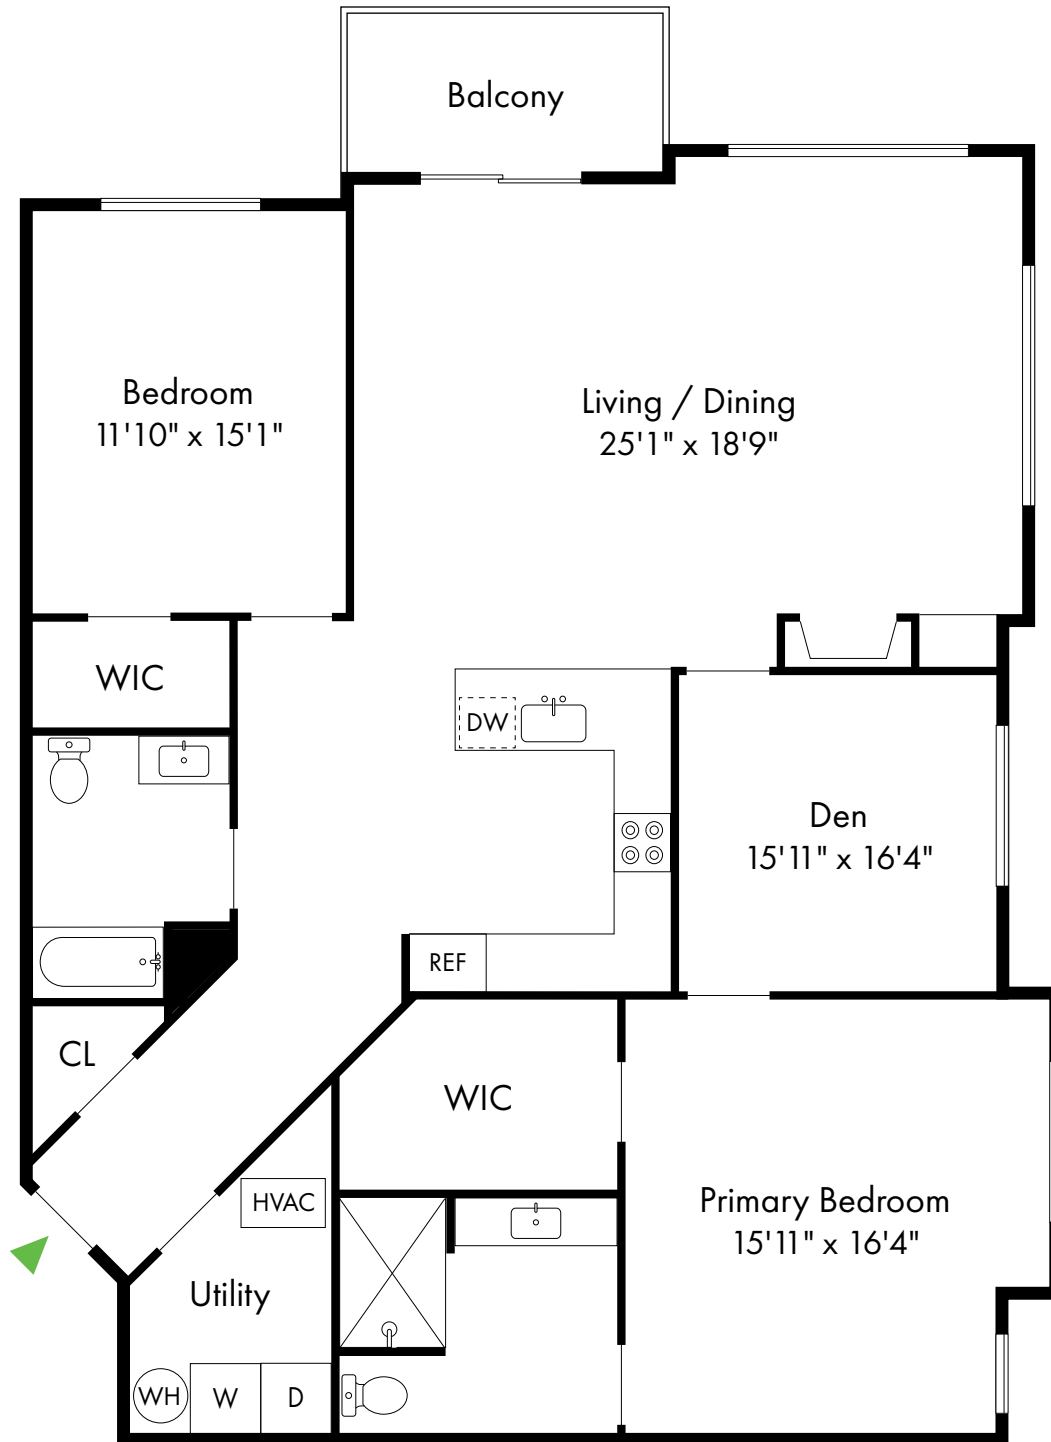

7.24.24

## Apartment Amenities

- Carpeted Bedrooms
- Primary Suite with Double Sink
- Voluminous 9' High Ceilings
- Generous Closet Space
- Quartz Kitchen Countertops
- Wood Plank Flooring
- Living Room with Private Balcony/Patio
- Resident Controlled Central Air & Heat

# Woodcrest at Berkeley Heights - 55+

2A

Berkeley Heights, NJ

2 Bed, 2 Bath | 1,386 SF

908.460.6601

# Woodcrest at Berkeley Heights - 55+

2B

Berkeley Heights, NJ

2 Bed, 2 Bath | 1,731 SF

908.460.6601

[www.WoodcrestAtBerkeleyHeightsNJ.com](http://www.WoodcrestAtBerkeleyHeightsNJ.com)