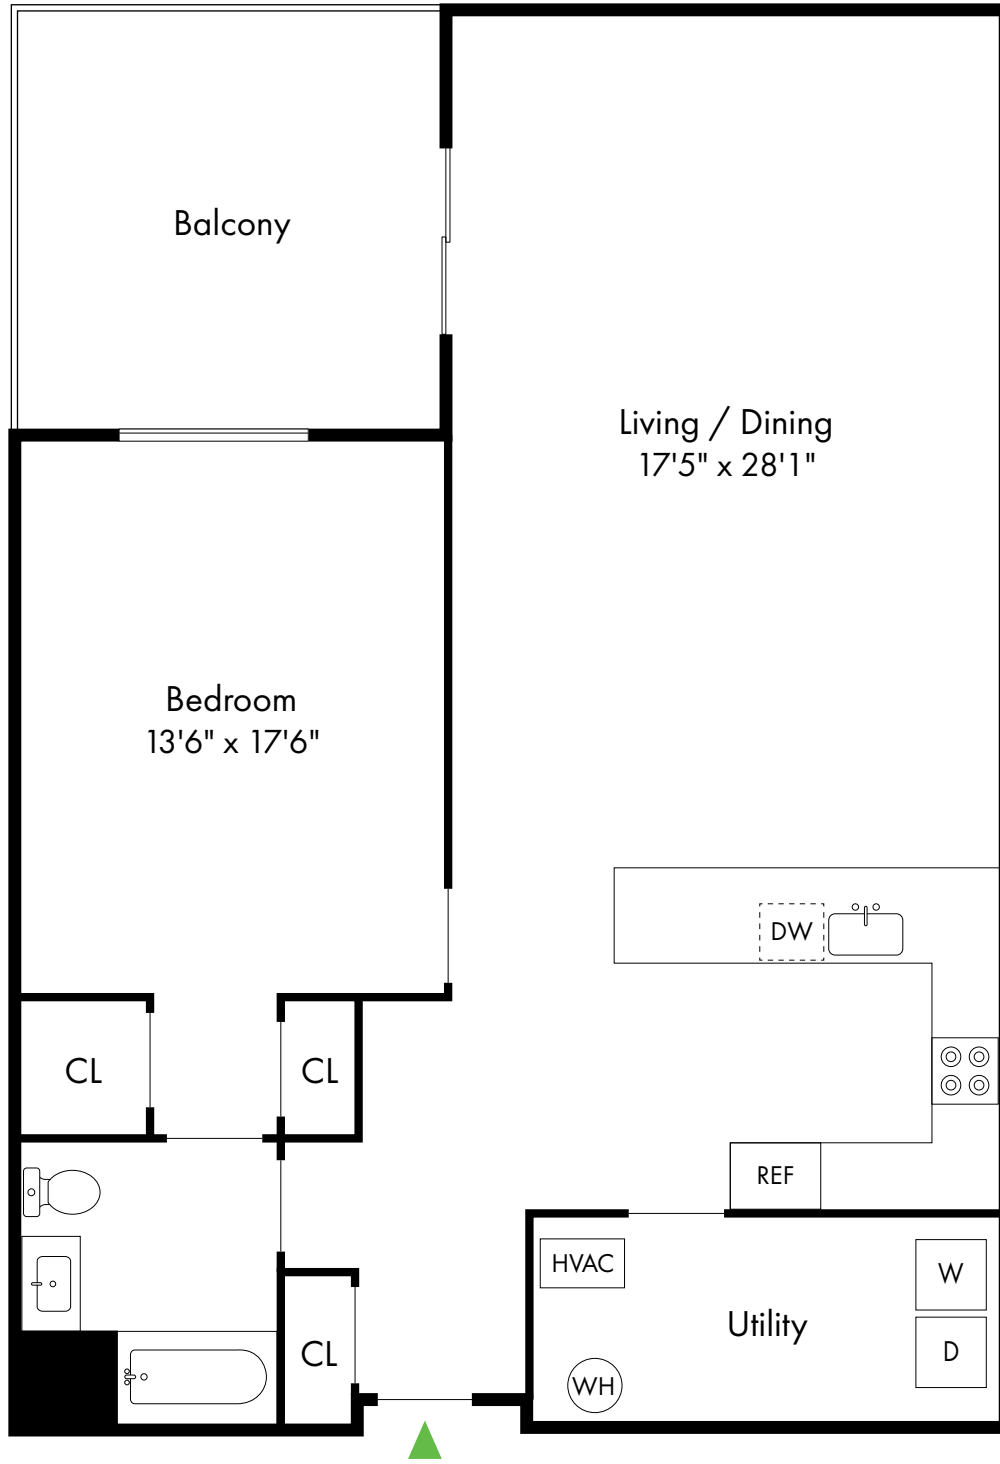

Woodcrest at Berkeley Heights - 55+

1C

Berkeley Heights, NJ

1 Bed, 1 Bath | 1,276 SF

908.460.6601

www.WoodcrestAtBerkeleyHeightsNJ.com