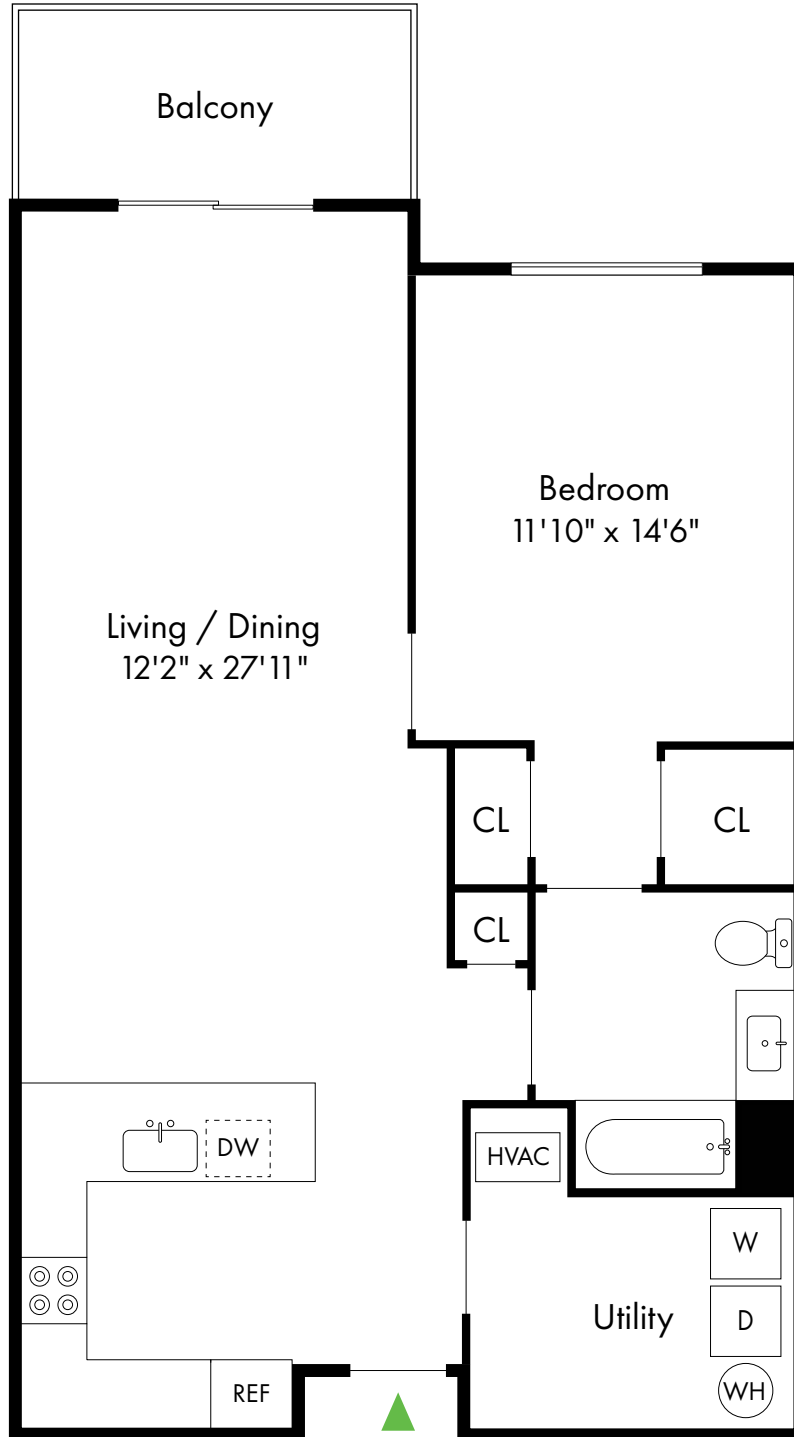

Woodcrest at Berkeley Heights - 55+

Bedrooms	Name	Baths	Area	Pricing
1	1A	1	942 sq. ft.	$3,730
1	1D	1	1,434 sq. ft.	$3,980
1	1D.2	2	1,547 sq. ft.	$4,180
2	2A	2	1,386 sq. ft.	$4,130
2	2C	2	1,513 sq. ft.	$4,730
2	2B	2	1,731 sq. ft.	$4,830

*All prices are subject to change.

Apartment Amenities

- Carpeted Bedrooms
- Primary Suite with Double Sink
- Voluminous 9' High Ceilings
- Generous Closet Space
- Quartz Kitchen Countertops
- Wood Plank Flooring
- Living Room with Private Balcony/Patio
- Resident Controlled Central Air & Heat

Community Amenities

- 24-Hour Emergency Maintenance
- Covered Parking
- Guided Fitness Classes
- Verizon FIOS Available
- Cable Ready
- Elevator
- Public Transportation
- Clubhouse
- Fitness Center
- Smoke-Free Community

Appliances

- Dishwasher
- Refrigerator/Freezer
- Microwave
- Oven/Range

Visit our Website - www.WoodcrestAtBerkeleyHeightsNJ.com

Rental Office Hours

Monday 8:30 - 4:30	Tuesday 8:30 - 4:30	Wednesday 8:30 - 4:30	Thursday 8:30 - 4:30	Friday 8:30 - 4:30	Saturday Closed	Sunday Closed

When you decide to rent with Garden Communities, the following items will be required when you submit your application:

- Non-refundable online application processing Fee. $50 per applicant
- An online deposit of $500 in order to reserve an apartment. This amount will be applied to your first month's rent upon approval and ONLY refunded if your application is declined.
- A valid photo ID and social security card

We are an equal opportunity provider. We do not discriminate on the basis of race, color, sex, national origin, religion, handicap or familial status.

Woodcrest at Berkeley Heights - 55+

1A

Berkeley Heights, NJ

1 Bed, 1 Bath | 942 SF

908.460.6601

www.WoodcrestAtBerkeleyHeightsNJ.com