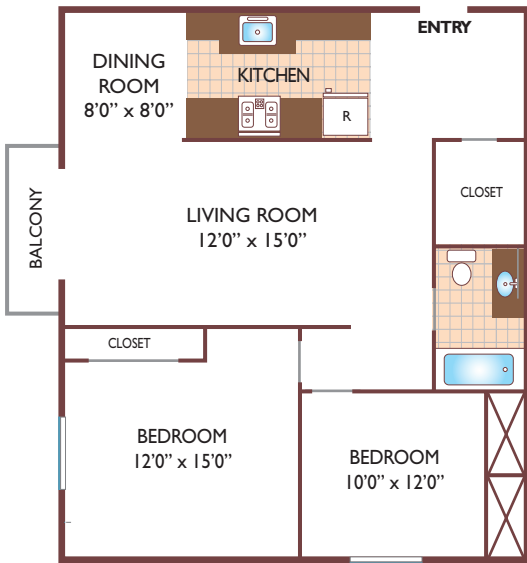

Regency Village

One Bedroom Floor Plan - Standard
with 1 Bath, 645 sq. ft.

One Bedroom Floor Plan Large
with 1 Bath, 765 sq. ft.

Two Bedroom Floor Plan Standard
with 1 Bath, 910 sq. ft.

Two Bedroom Floor Plan Large
with 1 Bath, 1000 sq. ft.