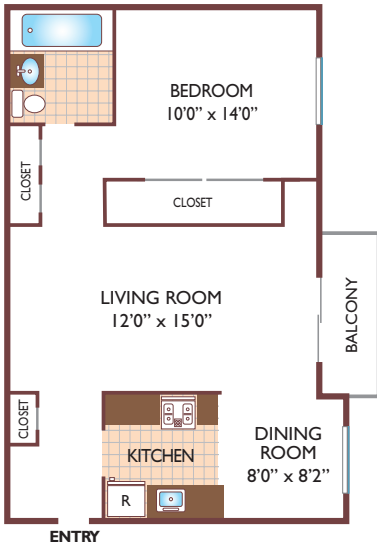

Regency Village

One Bedroom Floor Plan - Standard
with 1 Bath, 645 sq. ft.