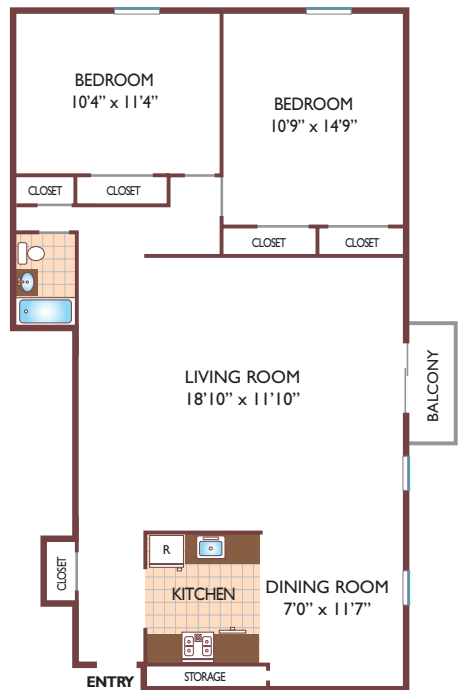

Regency Village

One Bedroom Floor Plan - Standard
with 1 Bath, 645 sq. ft.

One Bedroom Floor Plan Large
with 1 Bath, 765 sq. ft.

Two Bedroom Floor Plan Standard
with 1 Bath, 910 sq. ft.

Two Bedroom Floor Plan Large
with 1 Bath, 1000 sq. ft.