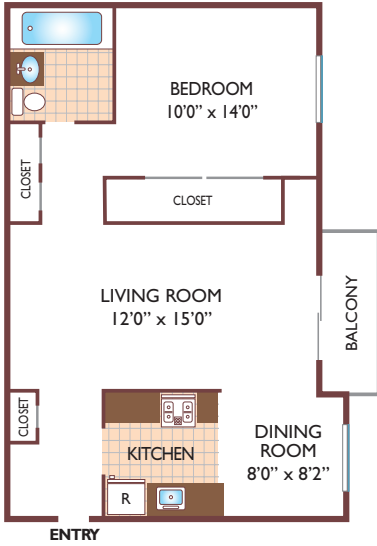

Regency Village

One Bedroom Floor Plan - Standard
with 1 Bath, 645 sq. ft.

One Bedroom Floor Plan Large
with 1 Bath, 765 sq. ft.

Two Bedroom Floor Plan Standard
with 1 Bath, 910 sq. ft.

Two Bedroom Floor Plan Large
with 1 Bath, 1000 sq. ft.