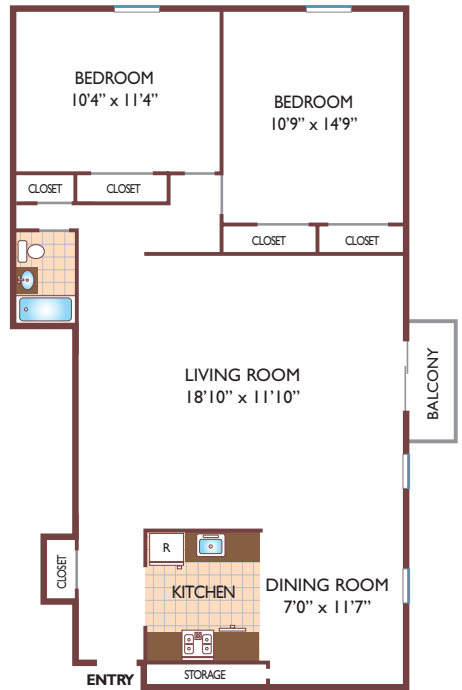

Regency Village

One Bedroom Floor Plan - Standard
with 1 Bath, 645 sq. ft.

One Bedroom Floor Plan Large
with 1 Bath, 765 sq. ft.

Two Bedroom Floor Plan Standard
with 1 Bath, 910 sq. ft.

Two Bedroom Floor Plan Large
with 1 Bath, 1000 sq. ft.