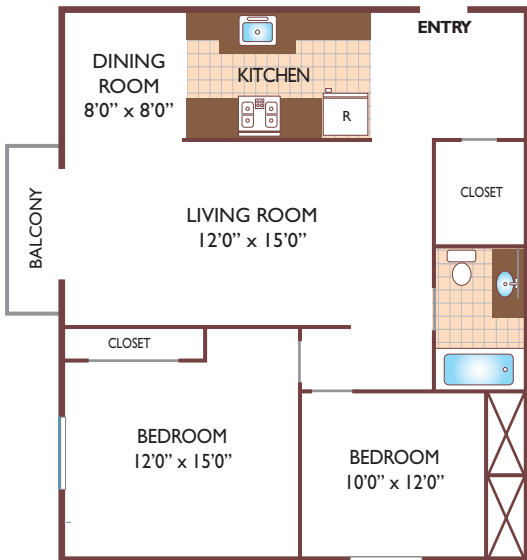

Regency Village

One Bedroom Floor Plan - Standard
with 1 Bath, 645 sq. ft.

One Bedroom Floor Plan Large
with 1 Bath, 765 sq. ft.

Two Bedroom Floor Plan Standard
with 1 Bath, 910 sq. ft.

Two Bedroom Floor Plan Large
with 1 Bath, 1000 sq. ft.